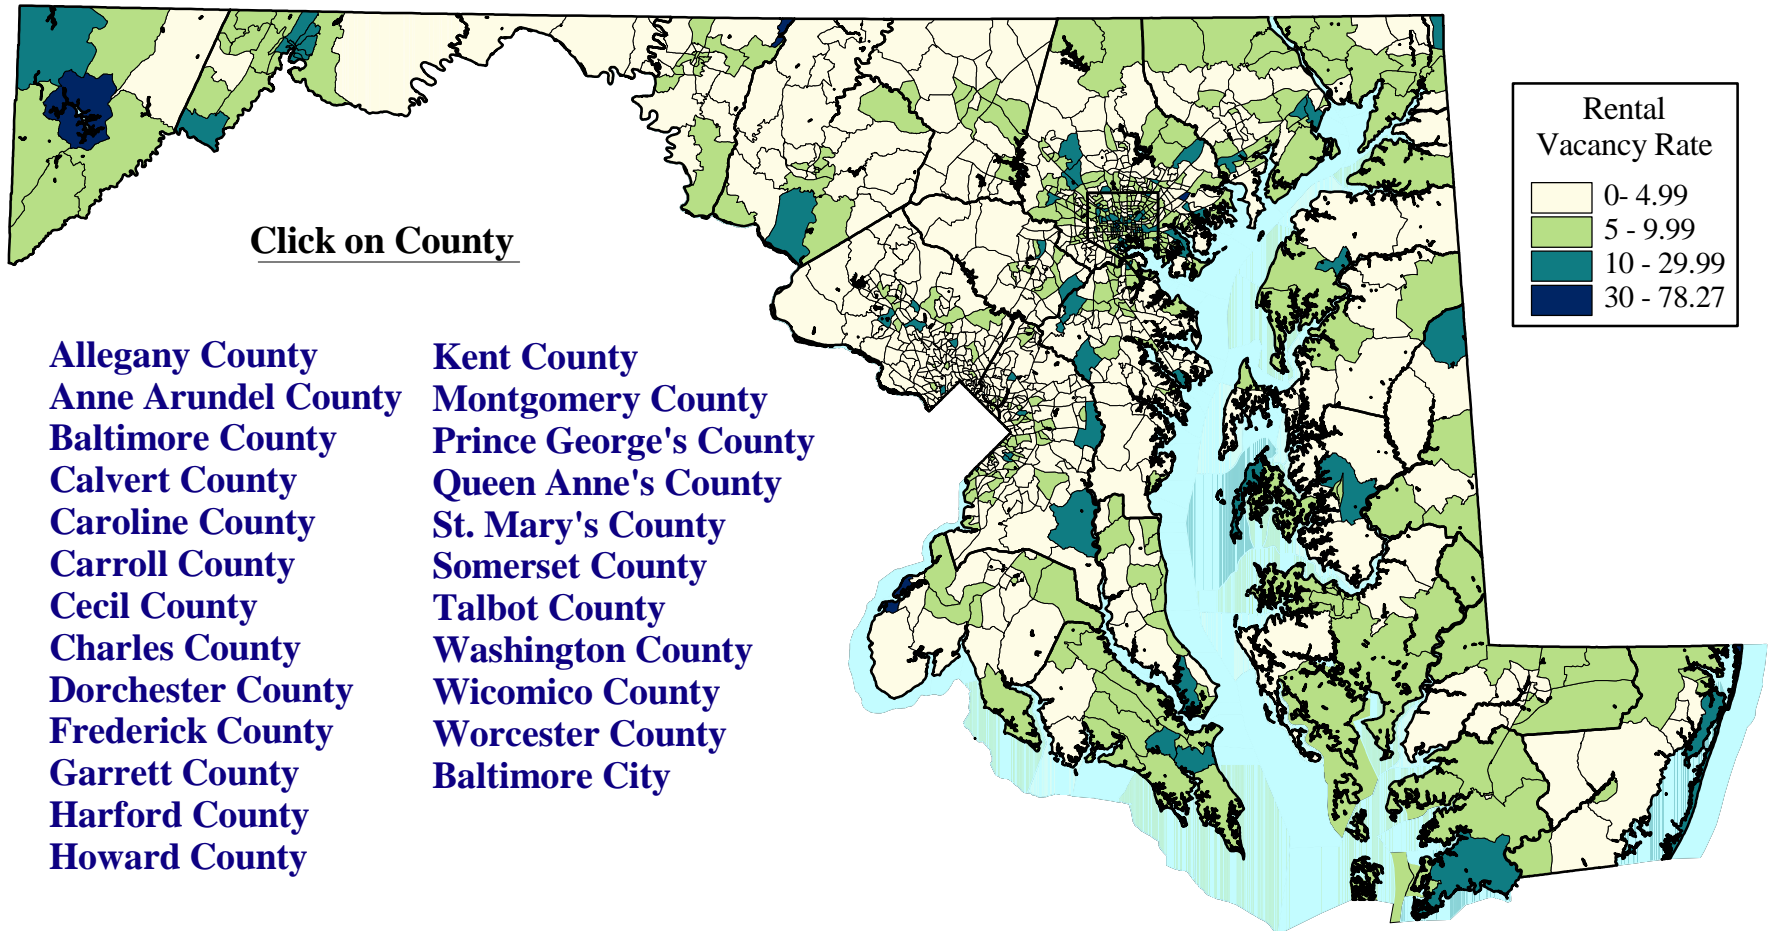

Rental Vacancy Rate in Maryland by Census Tract-2000

Source: U.S. Census Bureau, 2000 Census, SF1.
Prepared by the Maryland Department of Planning, Planning Data Services, April 2002.