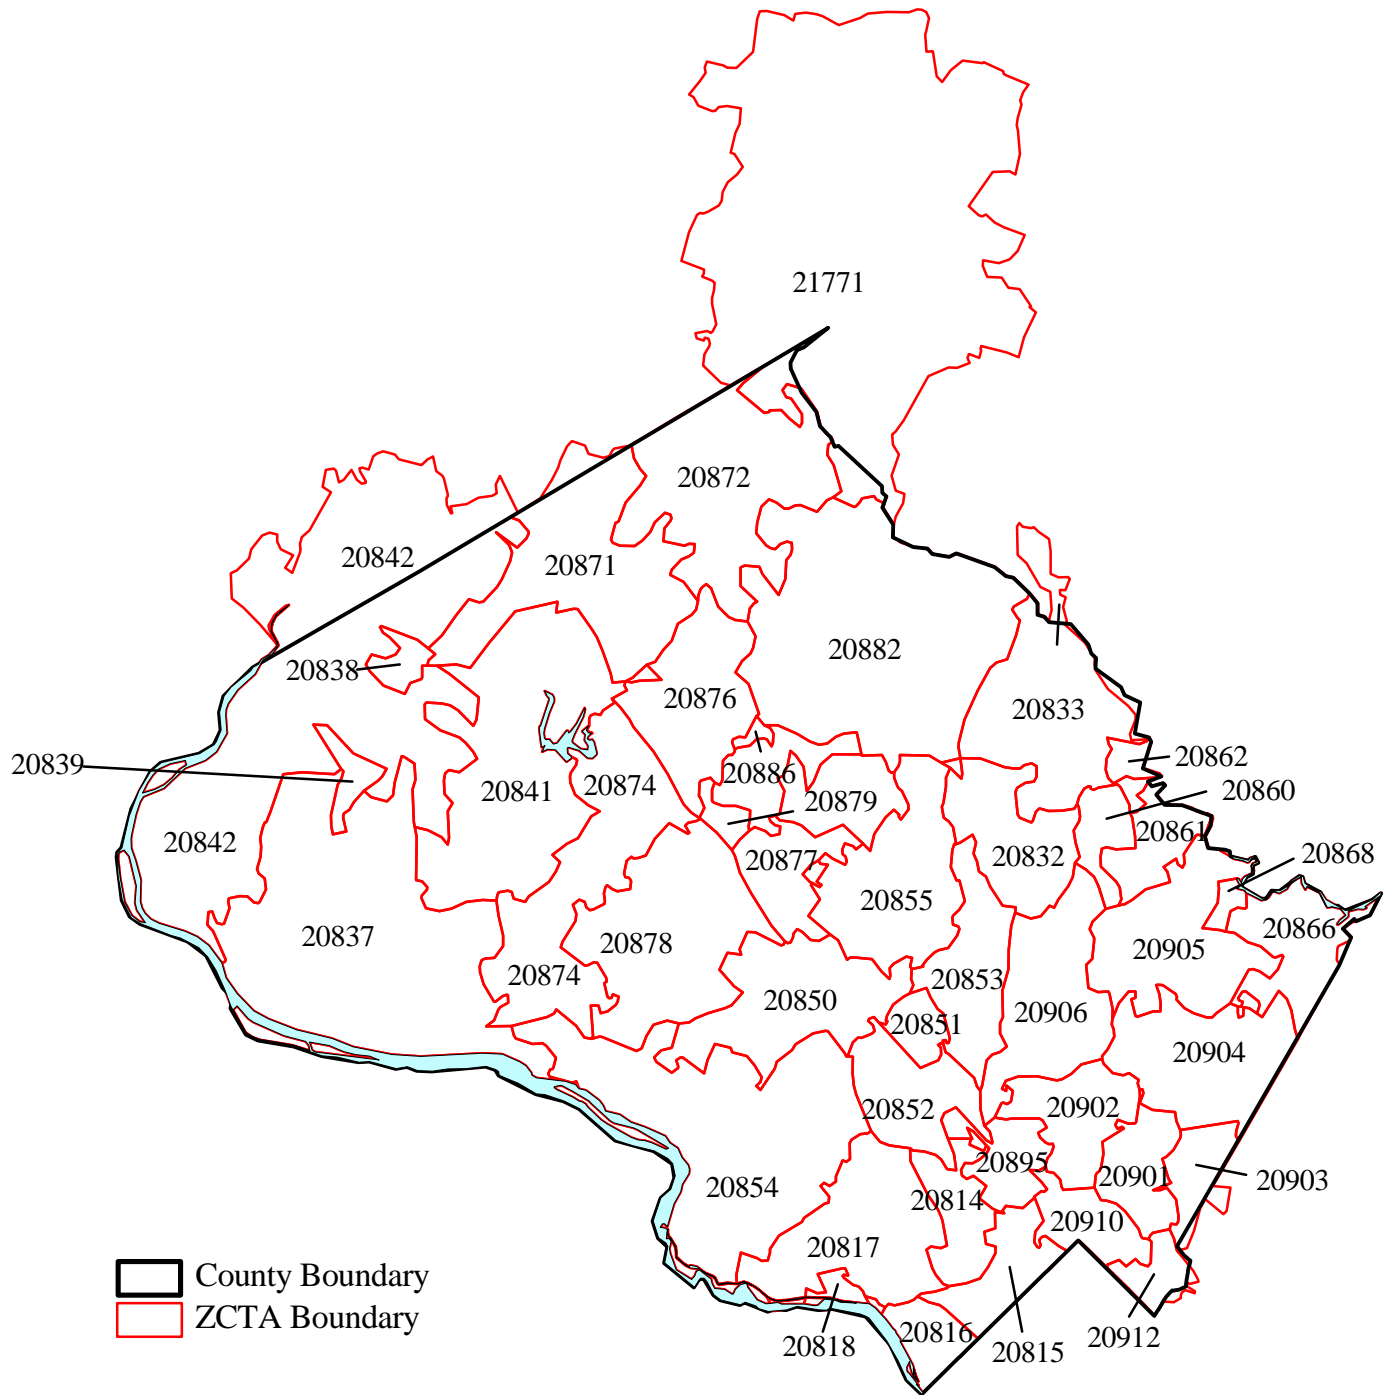

2000 CENSUS ZCTA BOUNDARIES FOR MONTGOMERY COUNTY

Source: U.S. Census Bureau
 Prepared by the Maryland Department of Planning, Planning Data Services, August 2001.