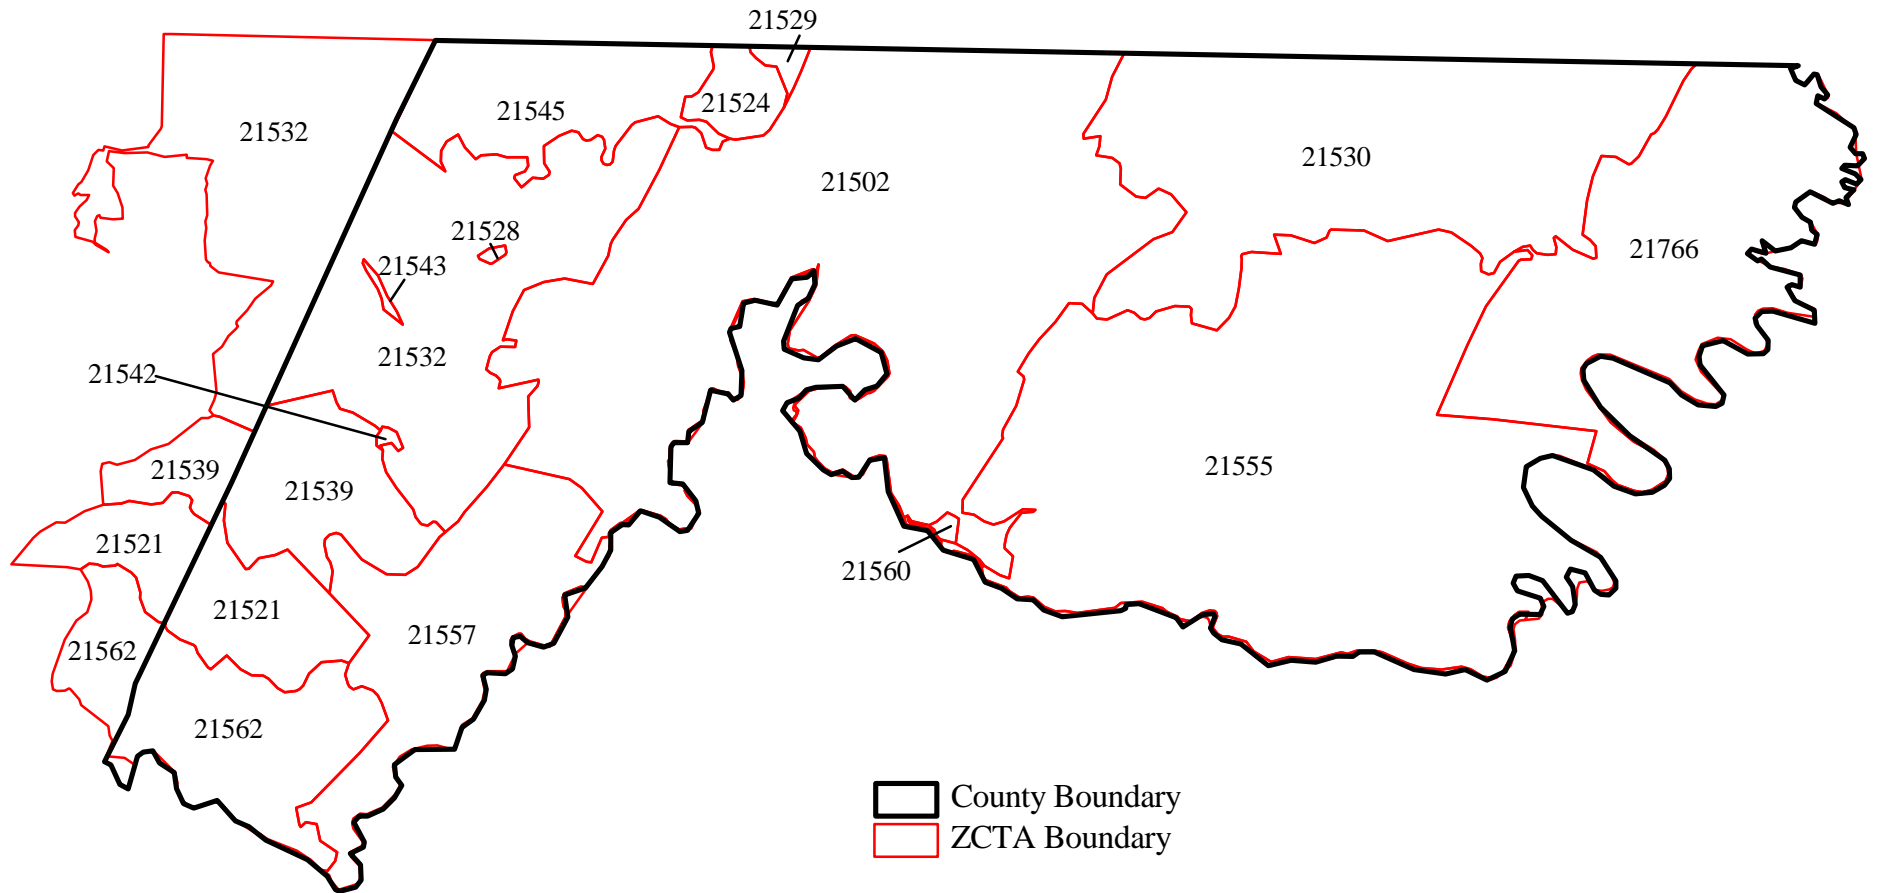

# 2000 CENSUS ZCTA BOUNDARIES FOR ALLEGANY COUNTY

Source: U.S. Census Bureau  
Prepared by the Maryland Department of Planning, Planning Data Services, August 2001.