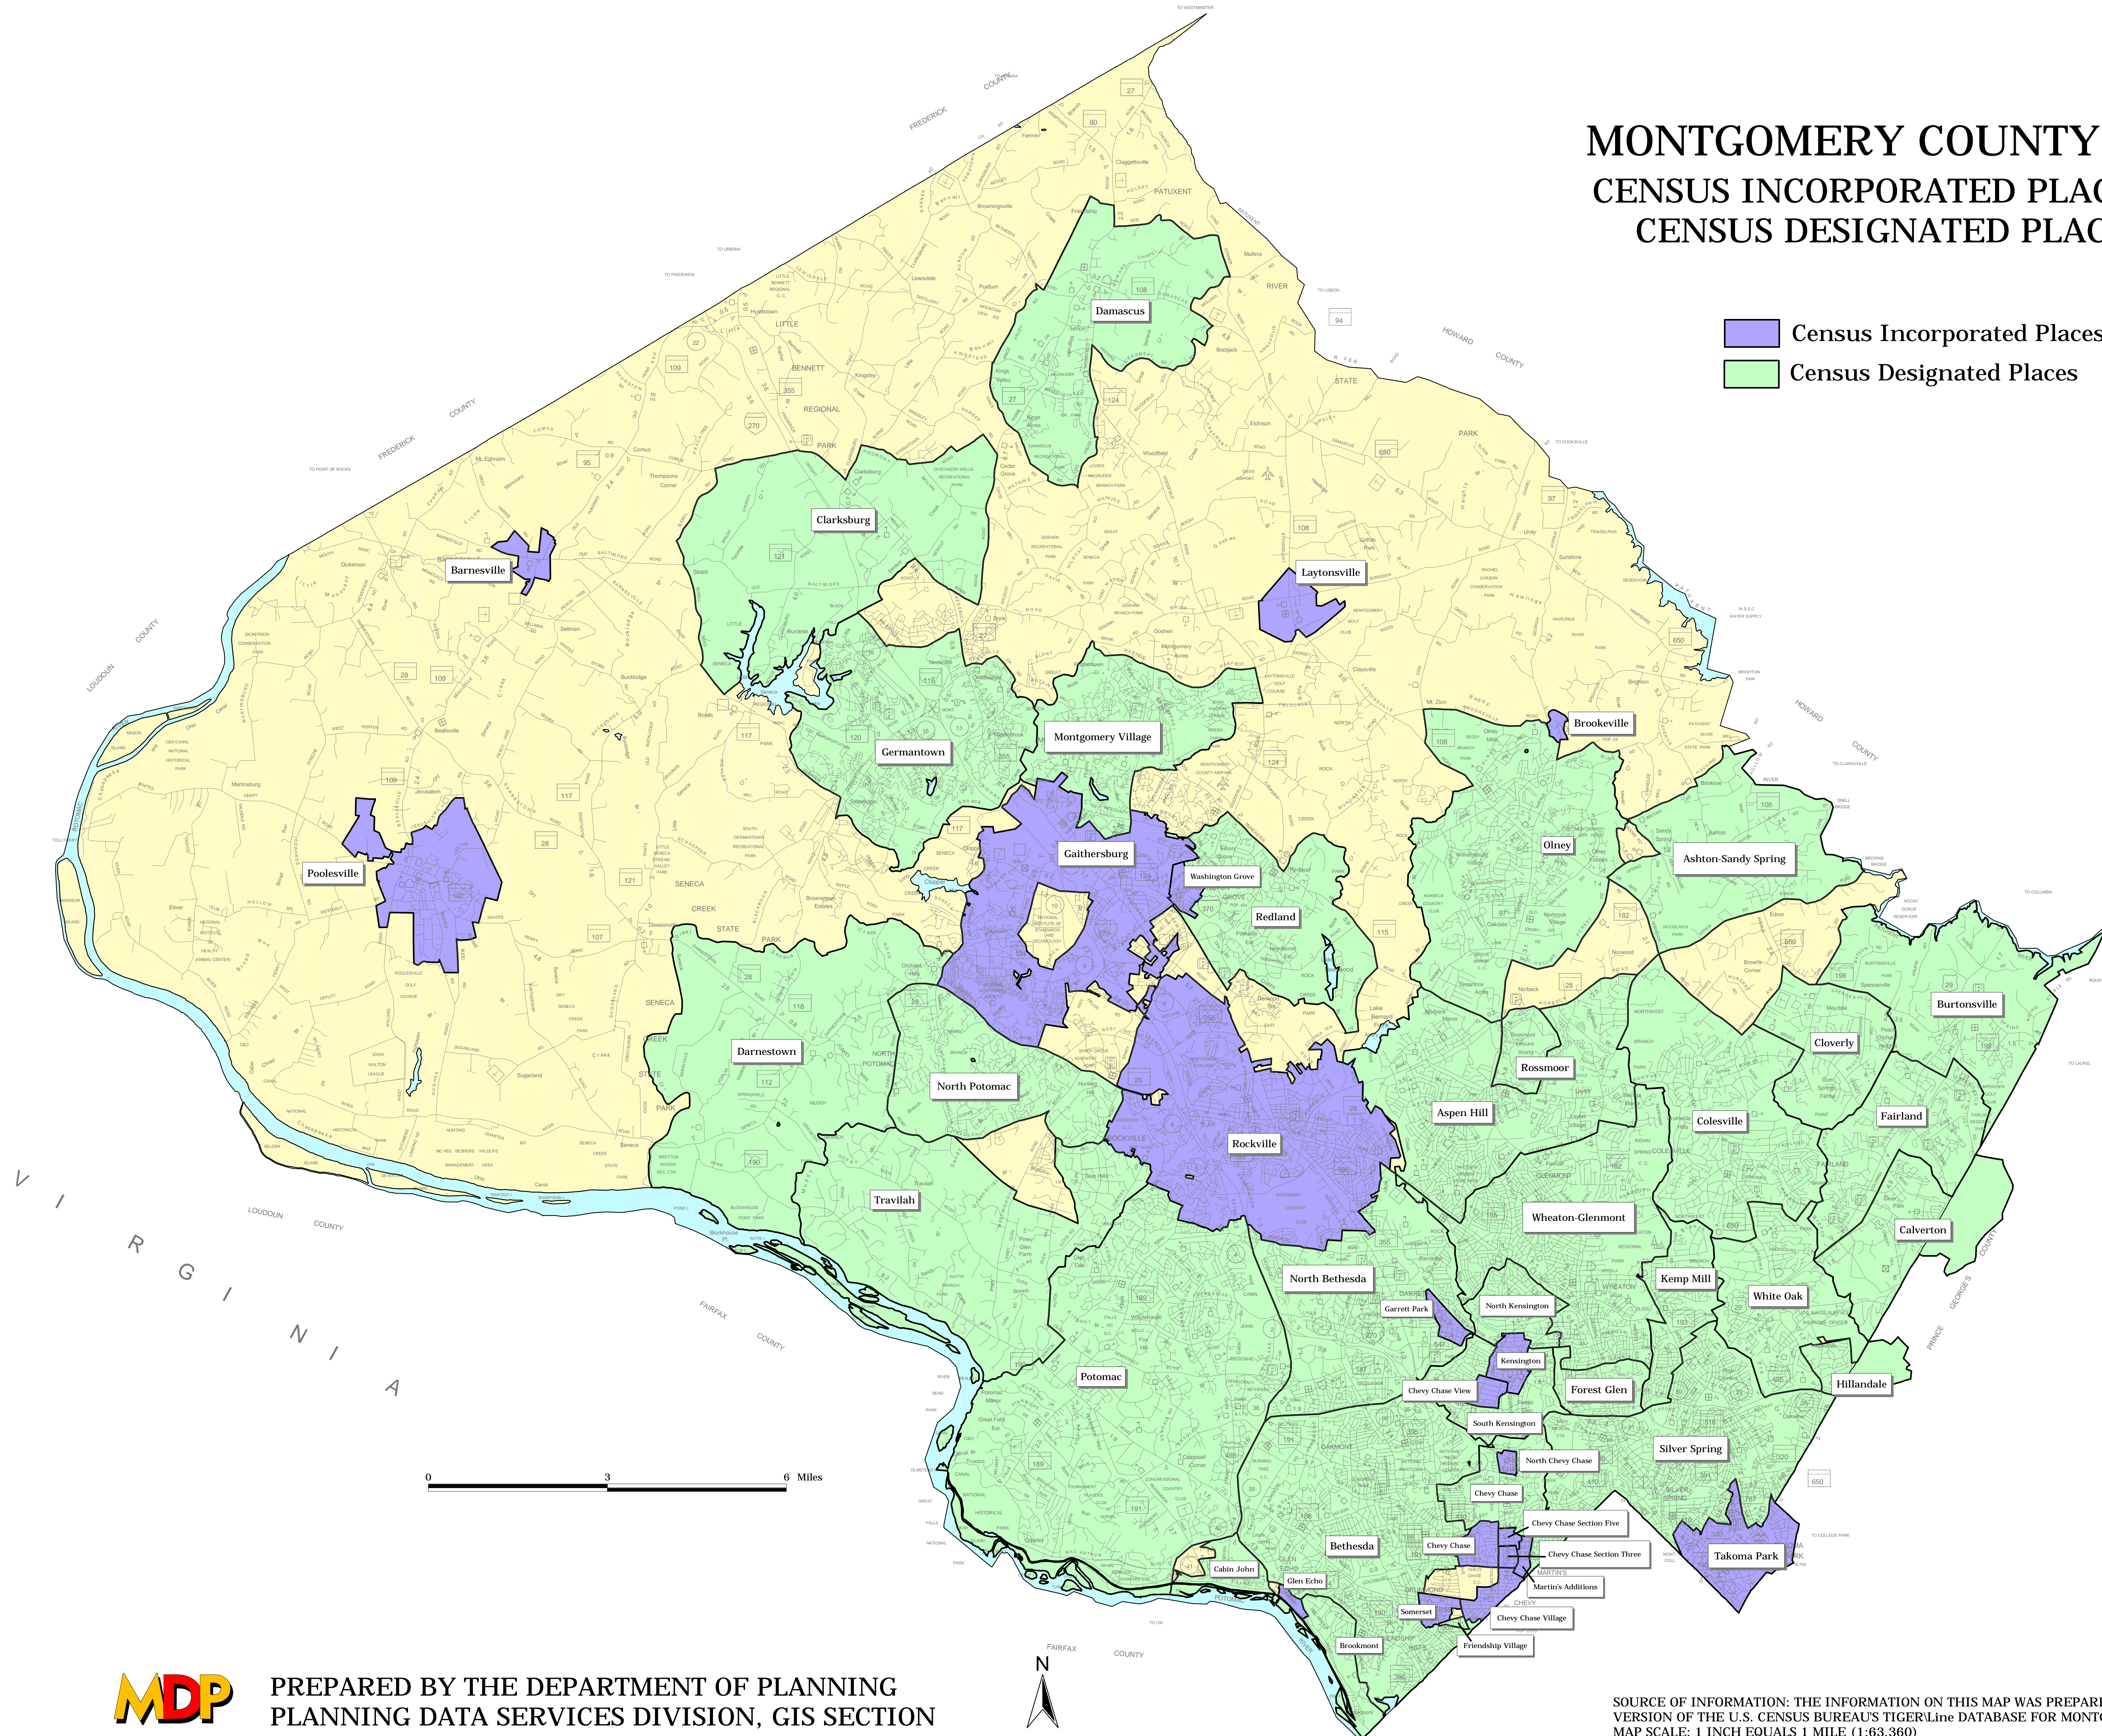

MONTGOMERY COUNTY, MD CENSUS INCORPORATED PLACES & CENSUS DESIGNATED PLACES

- Census Incorporated Places
- Census Designated Places

PREPARED BY THE DEPARTMENT OF PLANNING
PLANNING DATA SERVICES DIVISION, GIS SECTION

SOURCE OF INFORMATION: THE INFORMATION ON THIS MAP WAS PREPARED FROM THE 2000 VERSION OF THE U.S. CENSUS BUREAU'S TIGER/Line DATABASE FOR MONTGOMERY COUNTY. MAP SCALE: 1 INCH EQUALS 1 MILE (1:63,360)