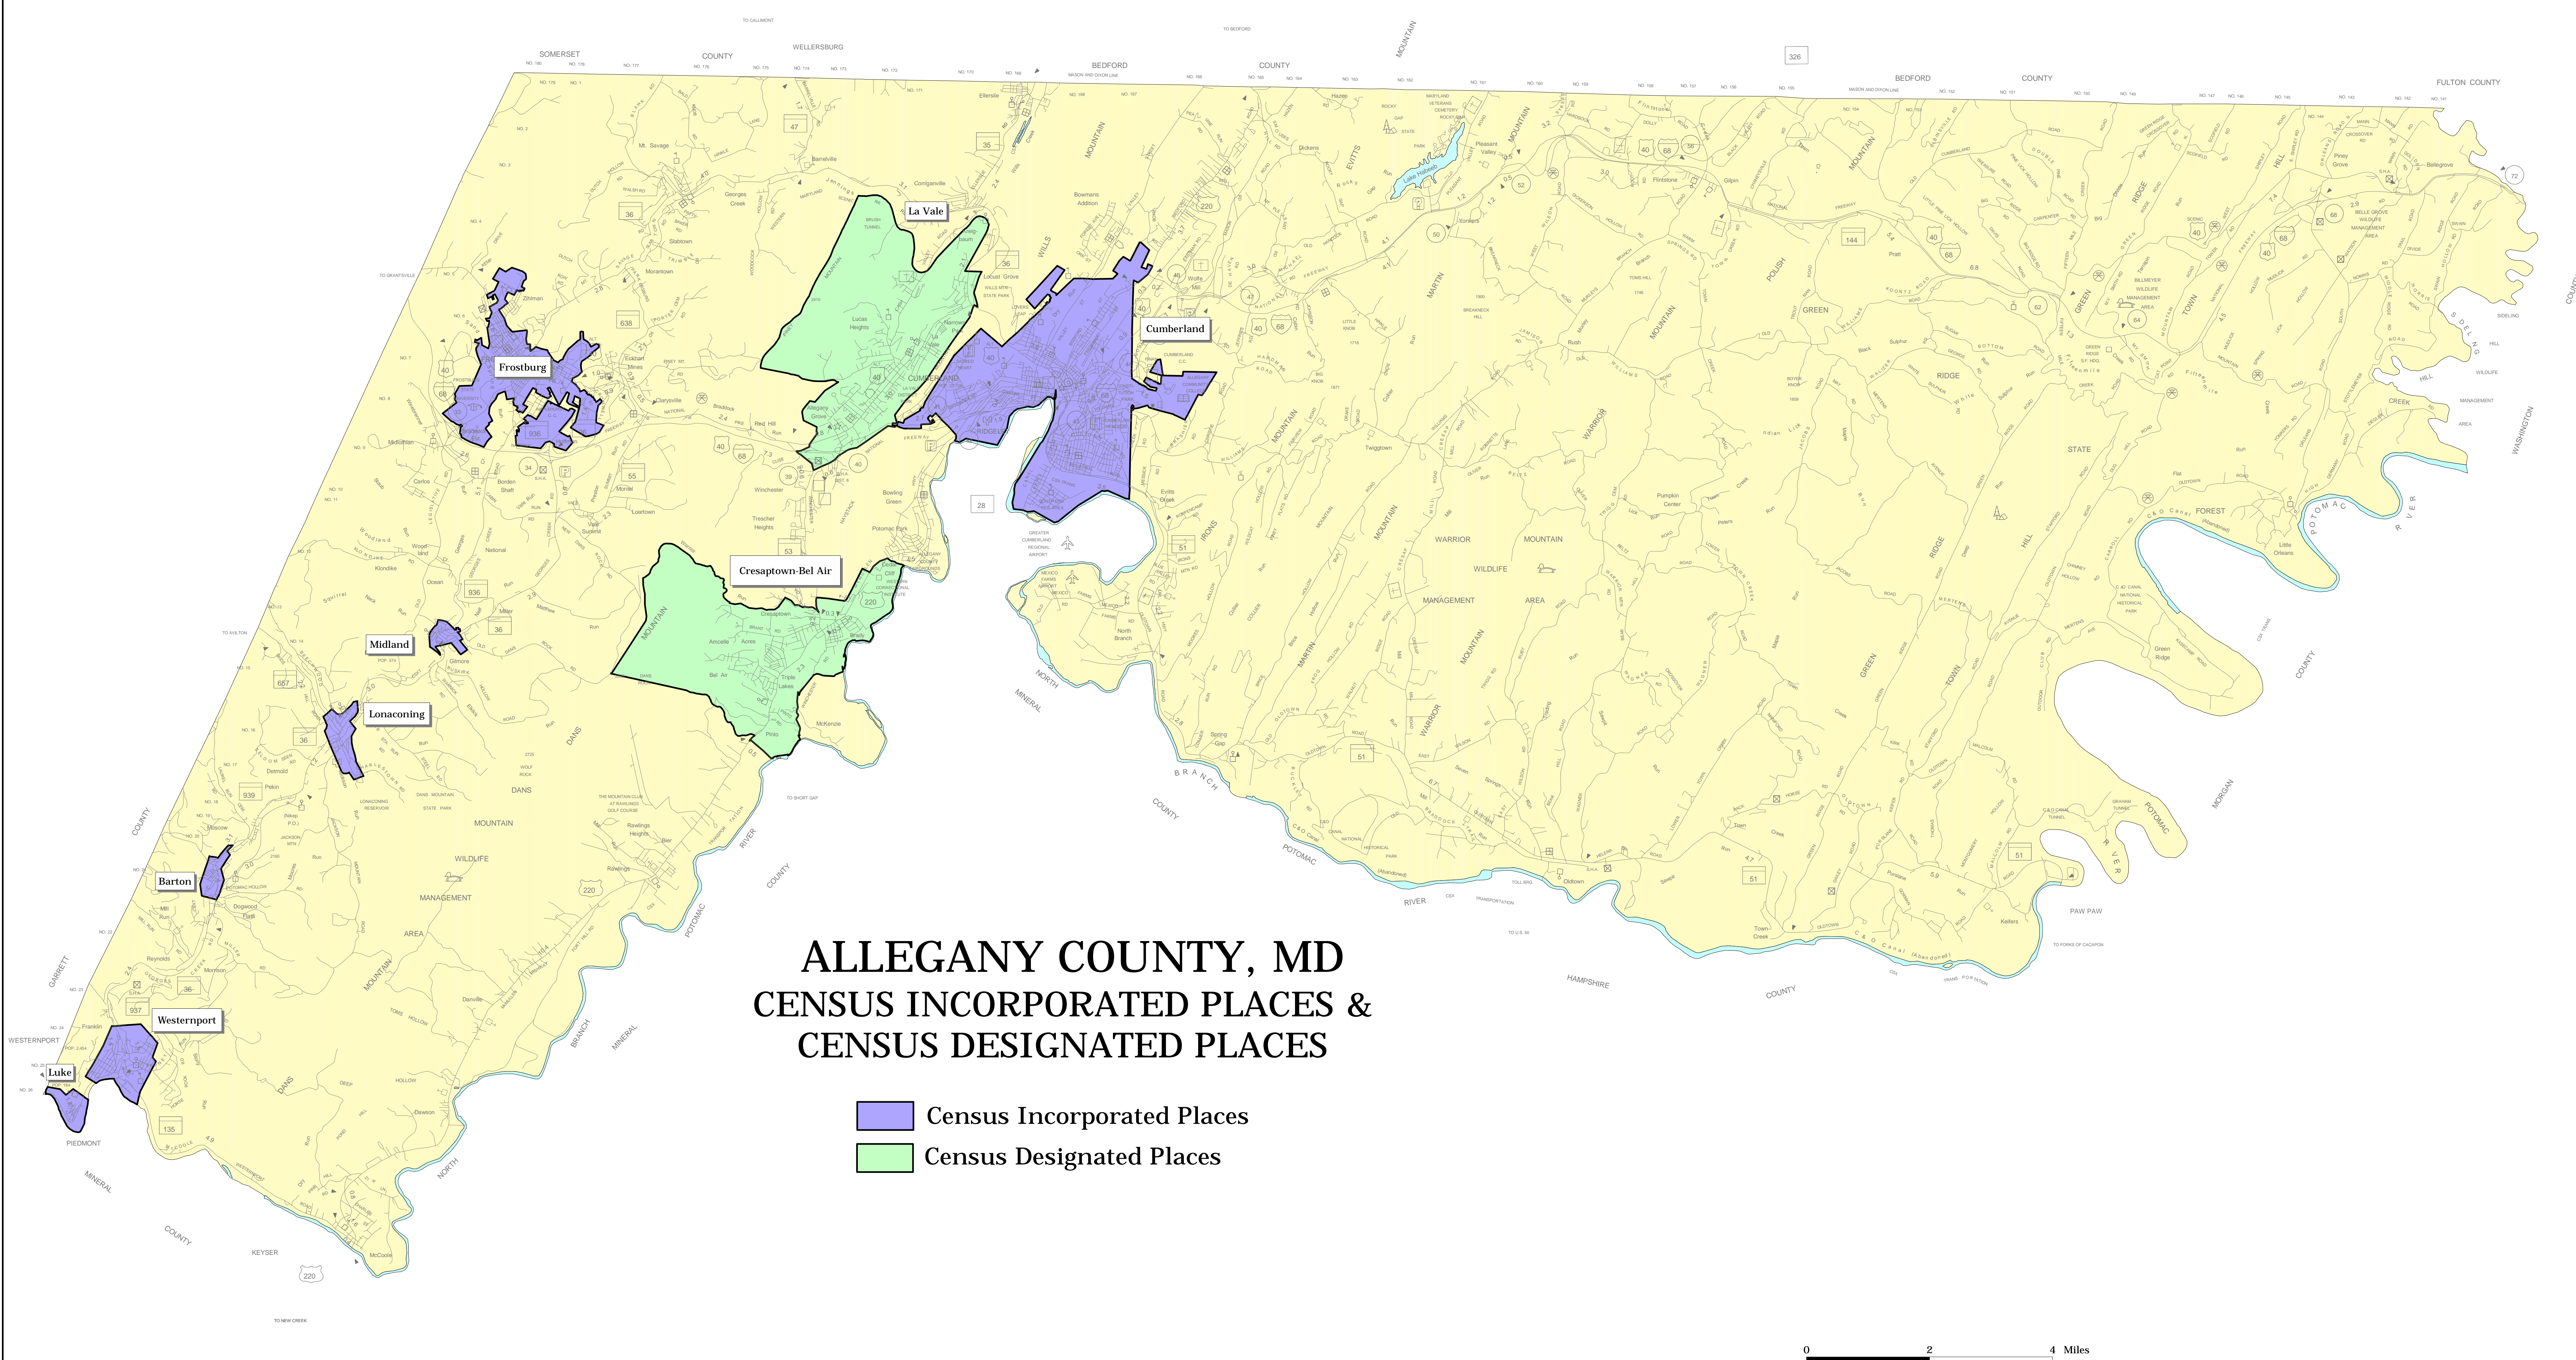

PENNSYLVANIA

**ALLEGANY COUNTY, MD
CENSUS INCORPORATED PLACES &
CENSUS DESIGNATED PLACES**

-  Census Incorporated Places
-  Census Designated Places

PREPARED BY THE DEPARTMENT OF PLANNING
PLANNING DATA SERVICES DIVISION, GIS SECTION

SOURCE OF INFORMATION: THE INFORMATION ON THIS MAP WAS PREPARED FROM THE 2000
VERSION OF THE U.S. CENSUS BUREAU'S TIGER/Line DATABASE FOR ALLEGANY COUNTY.
MAP SCALE: 1 INCH EQUALS 1 MILE (1:63,360)