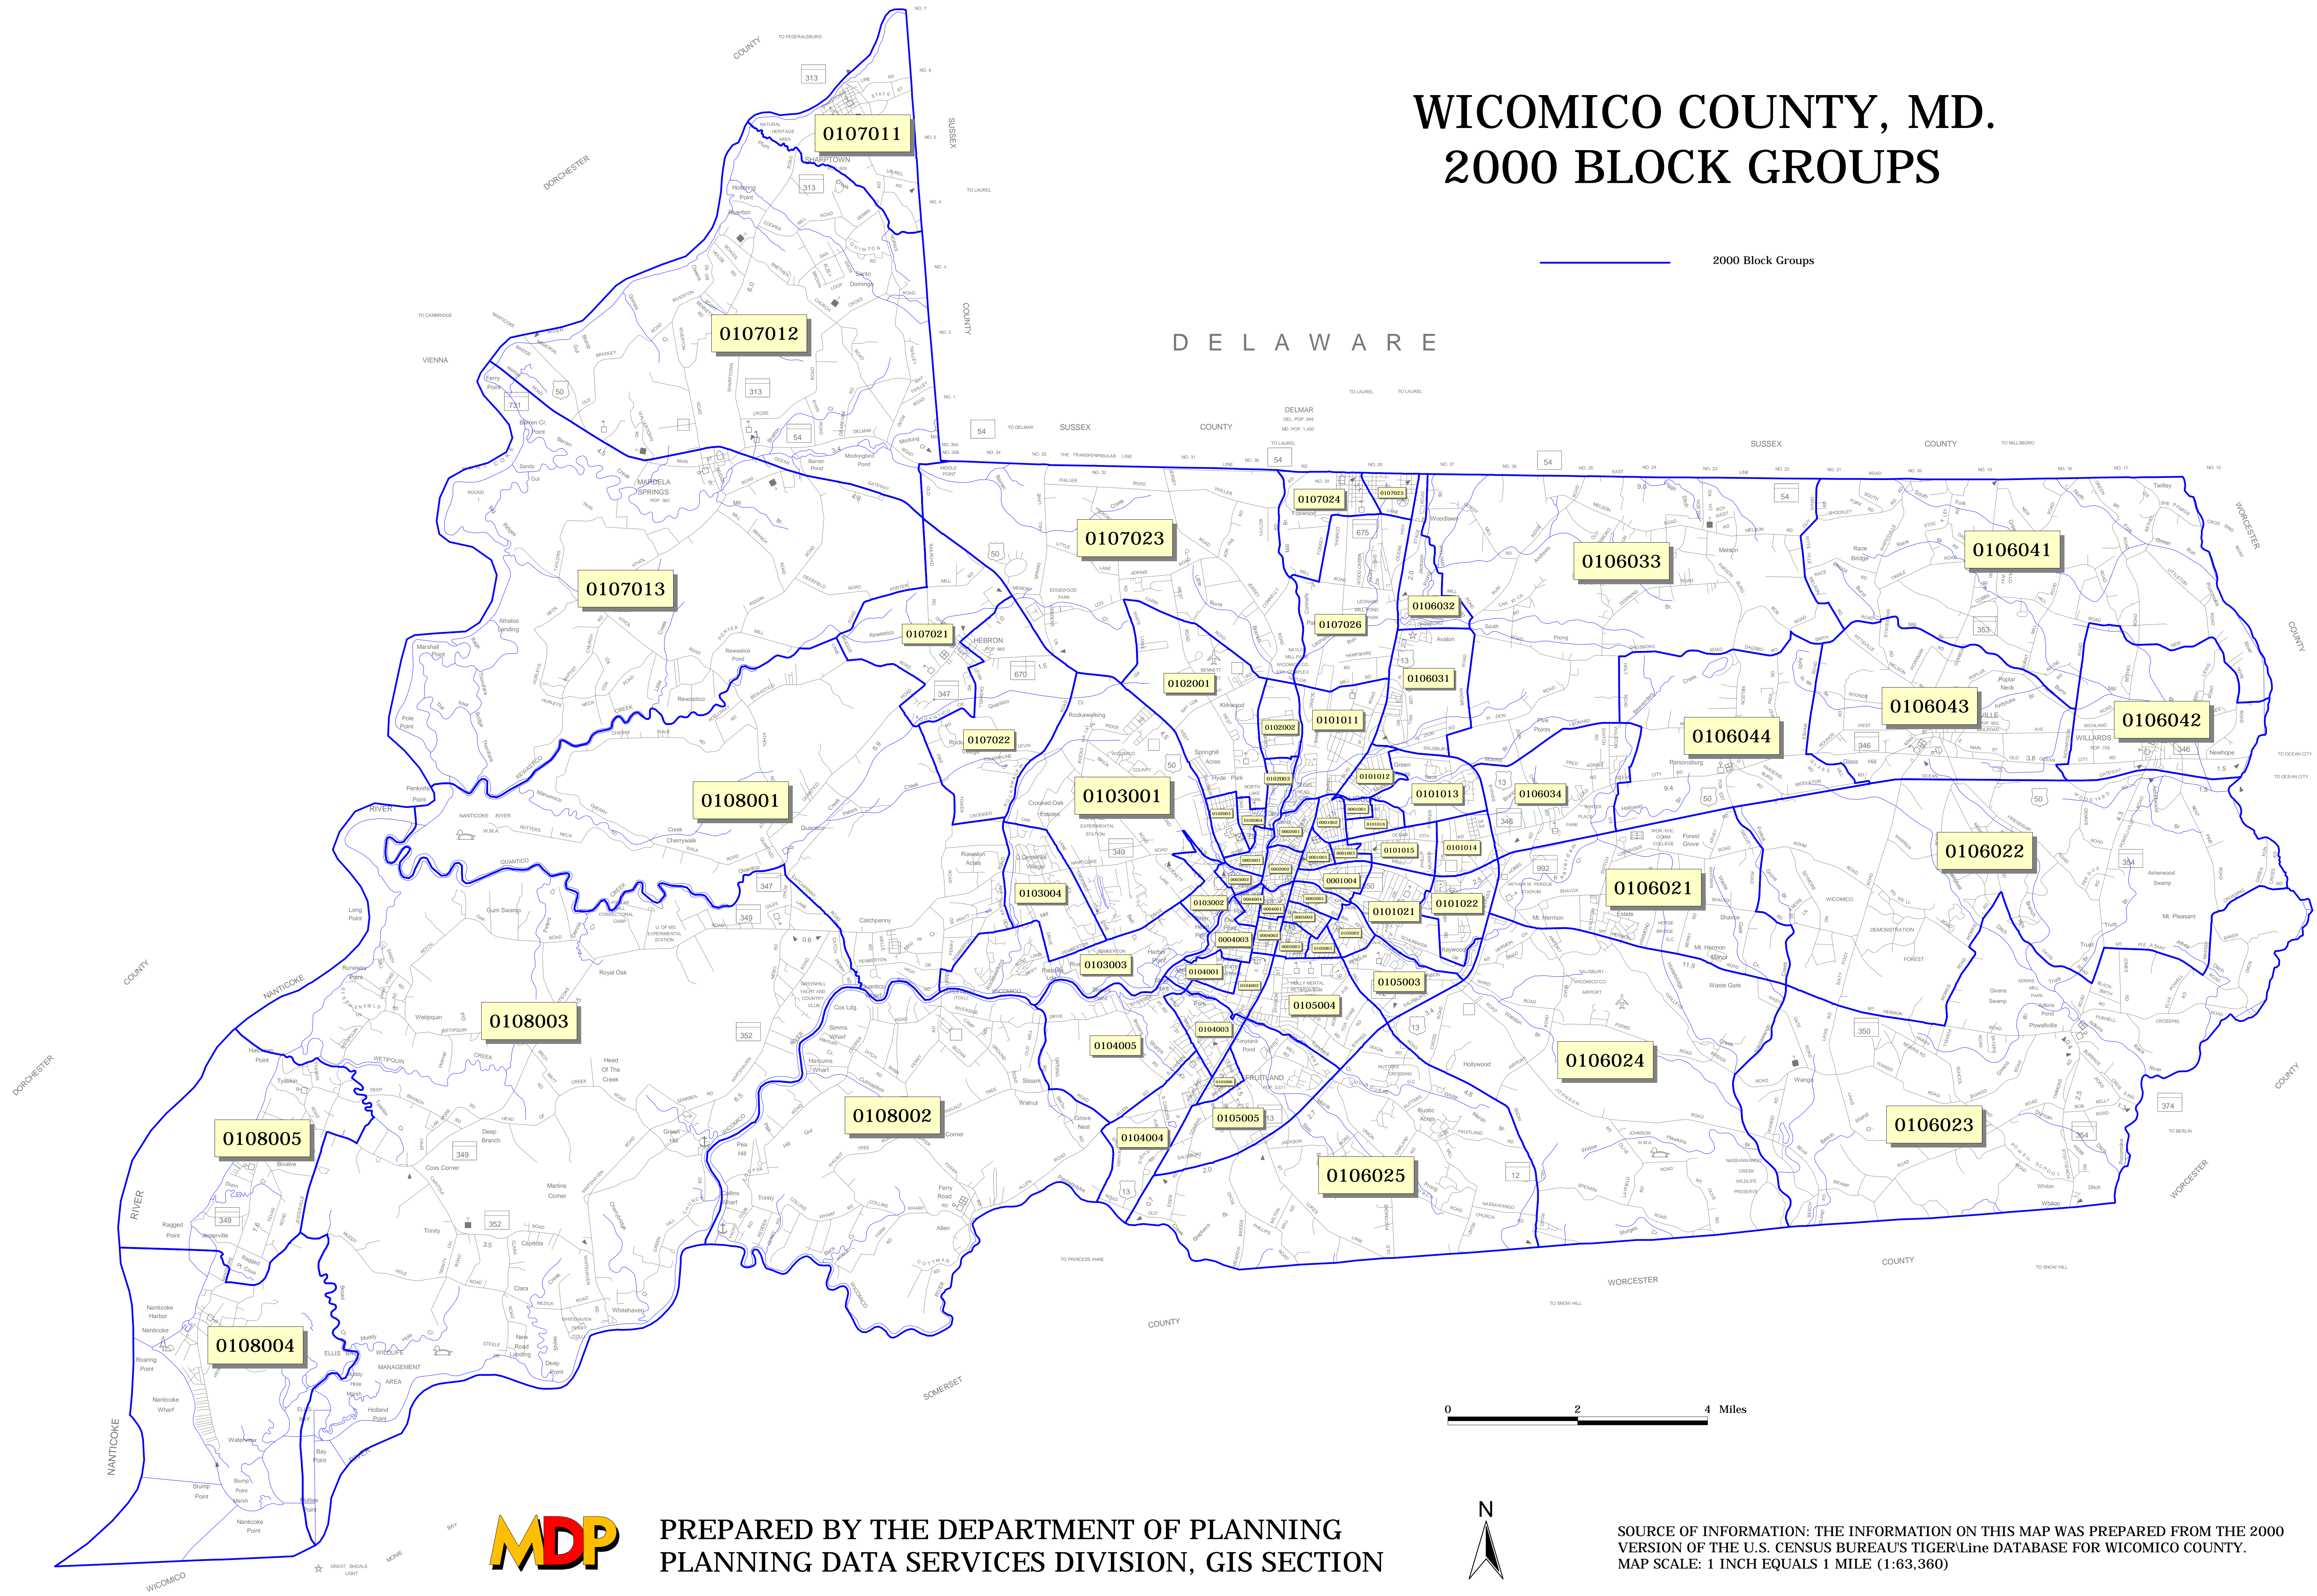

WICOMICO COUNTY, MD. 2000 BLOCK GROUPS

2000 Block Groups

DELAWARE

PREPARED BY THE DEPARTMENT OF PLANNING
PLANNING DATA SERVICES DIVISION, GIS SECTION

SOURCE OF INFORMATION: THE INFORMATION ON THIS MAP WAS PREPARED FROM THE 2000
VERSION OF THE U.S. CENSUS BUREAU'S TIGER/Line DATABASE FOR WICOMICO COUNTY.
MAP SCALE: 1 INCH EQUALS 1 MILE (1:63,360)