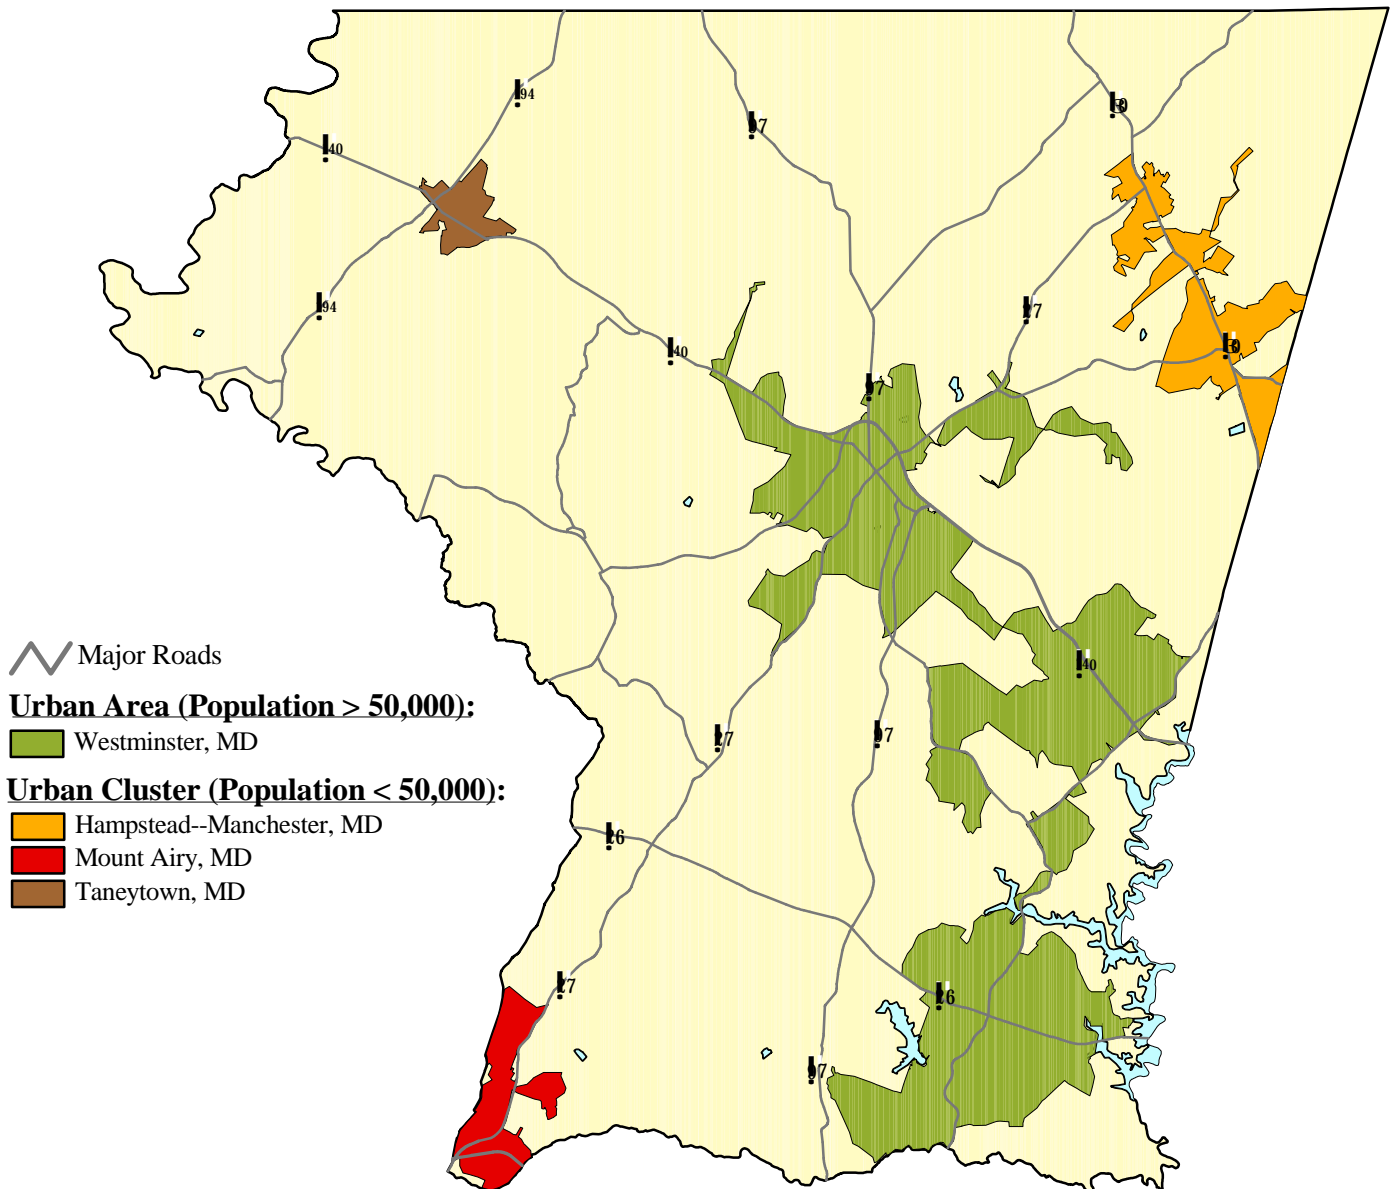

# Urban Areas in Carroll County Maryland - 2000

Source: U.S. Department of Commerce. Bureau of the Census. 2000 Census of Population  
Prepared by the Maryland Department of Planning, Planning Data Services. June 2002.