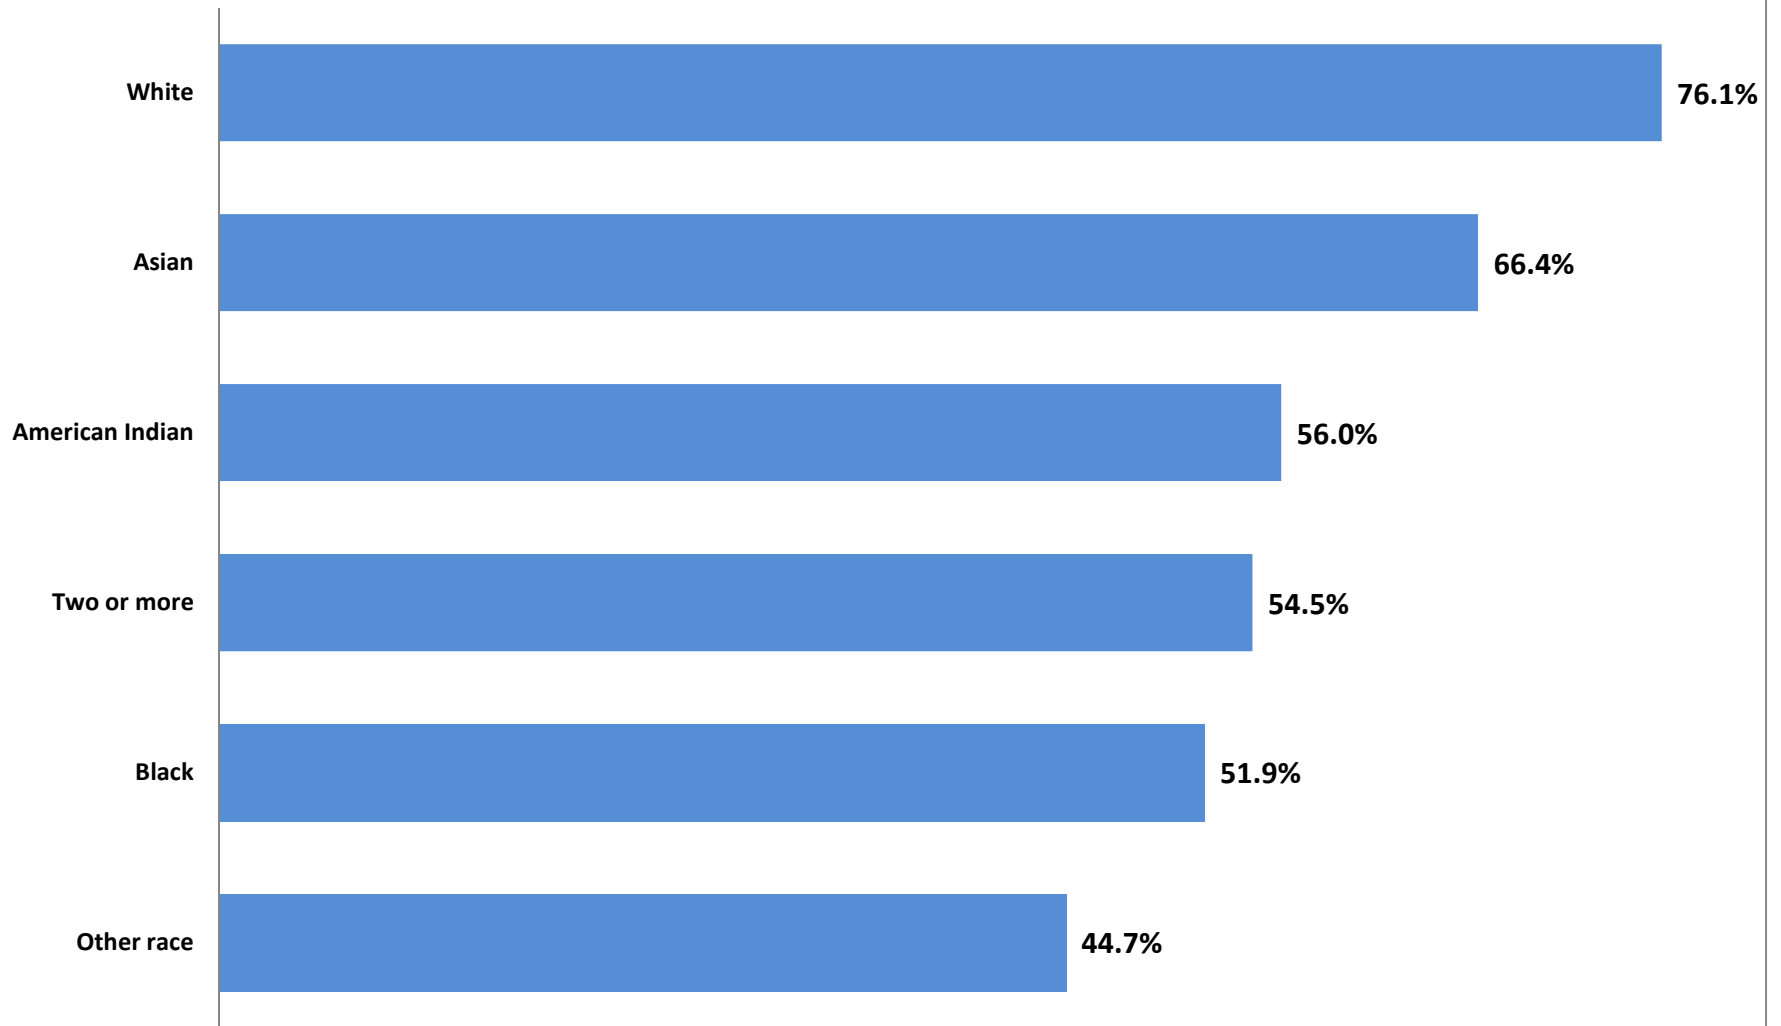

**Chart 3. Homeownership Rate in Maryland by Race - 2010**

Prepared by the MD Dept. of Planning, Projections & Data Analysis/State Data Center. Source: U.S. Census Bureau, SF1, released 8/11/2011.