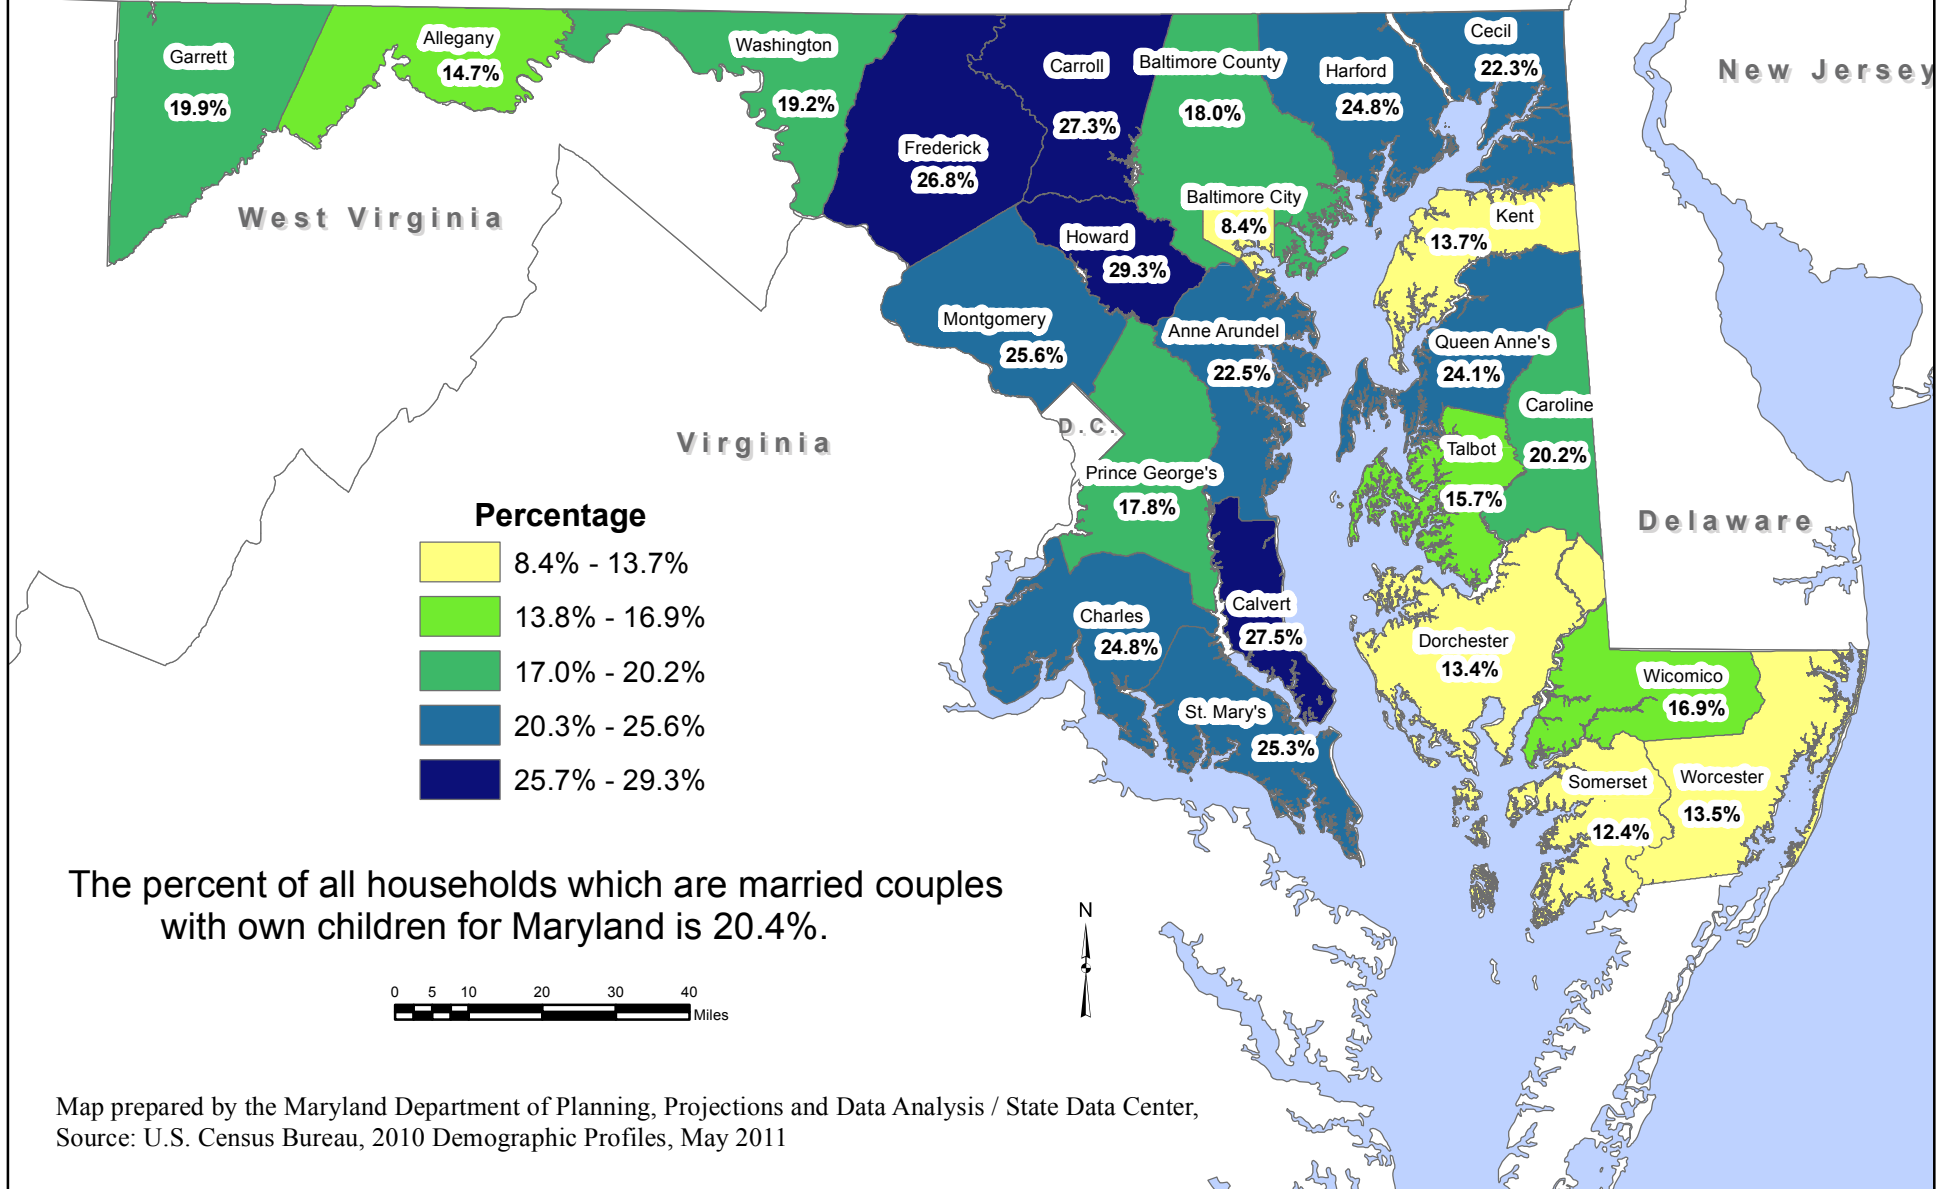

# Percent of all Households in 2010 which are Married Couple Households with Own Children for Maryland's Jurisdictions

Pennsylvania

## Percentage

The percent of all households which are married couples with own children for Maryland is 20.4%.