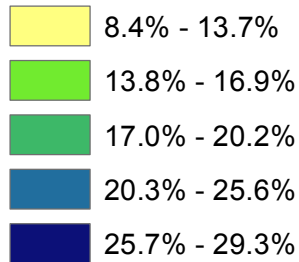

The percent of all households which are married couples with own children for Maryland is 20.4%.