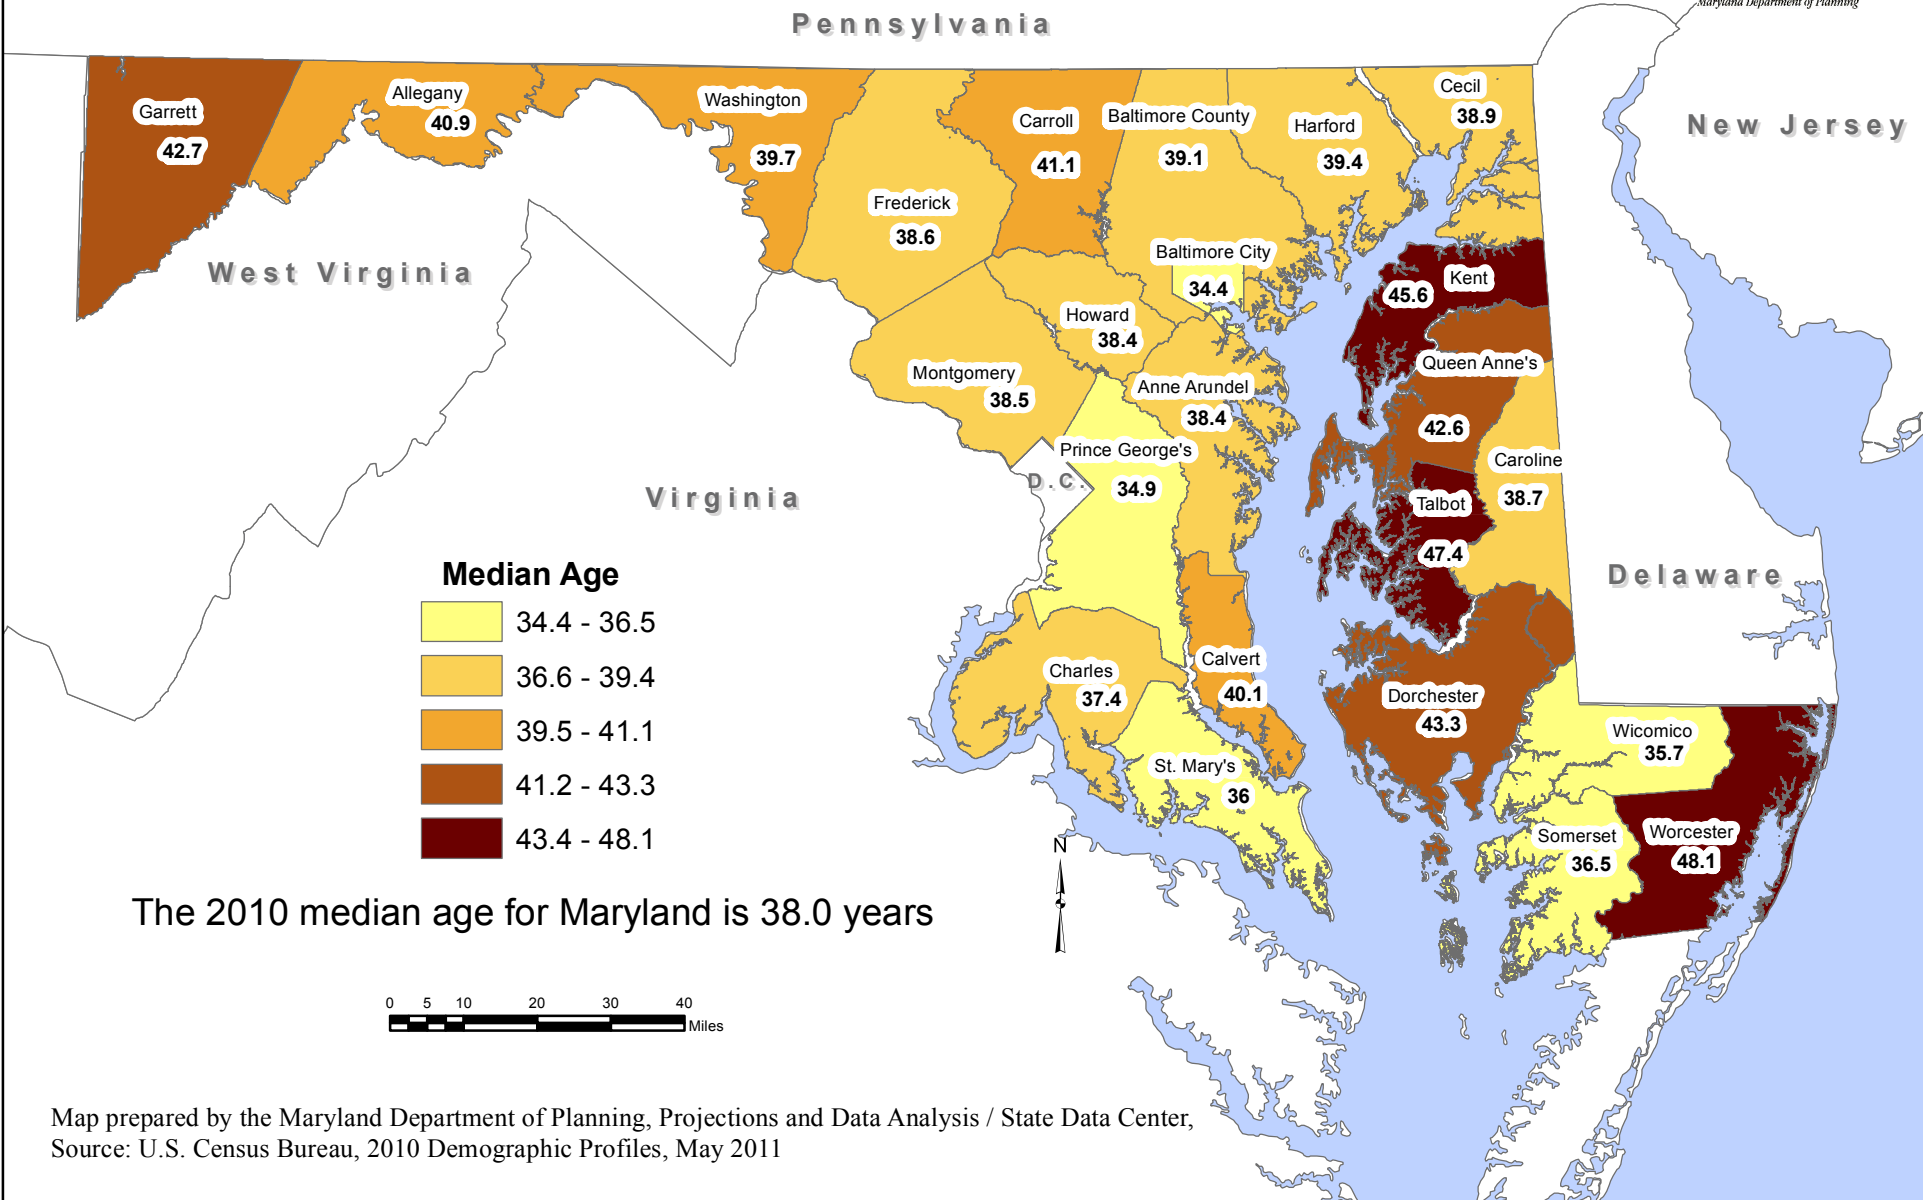

# 2010 Median Age for Maryland's Jurisdictions

The 2010 median age for Maryland is 38.0 years

Map prepared by the Maryland Department of Planning, Projections and Data Analysis / State Data Center,  
 Source: U.S. Census Bureau, 2010 Demographic Profiles, May 2011