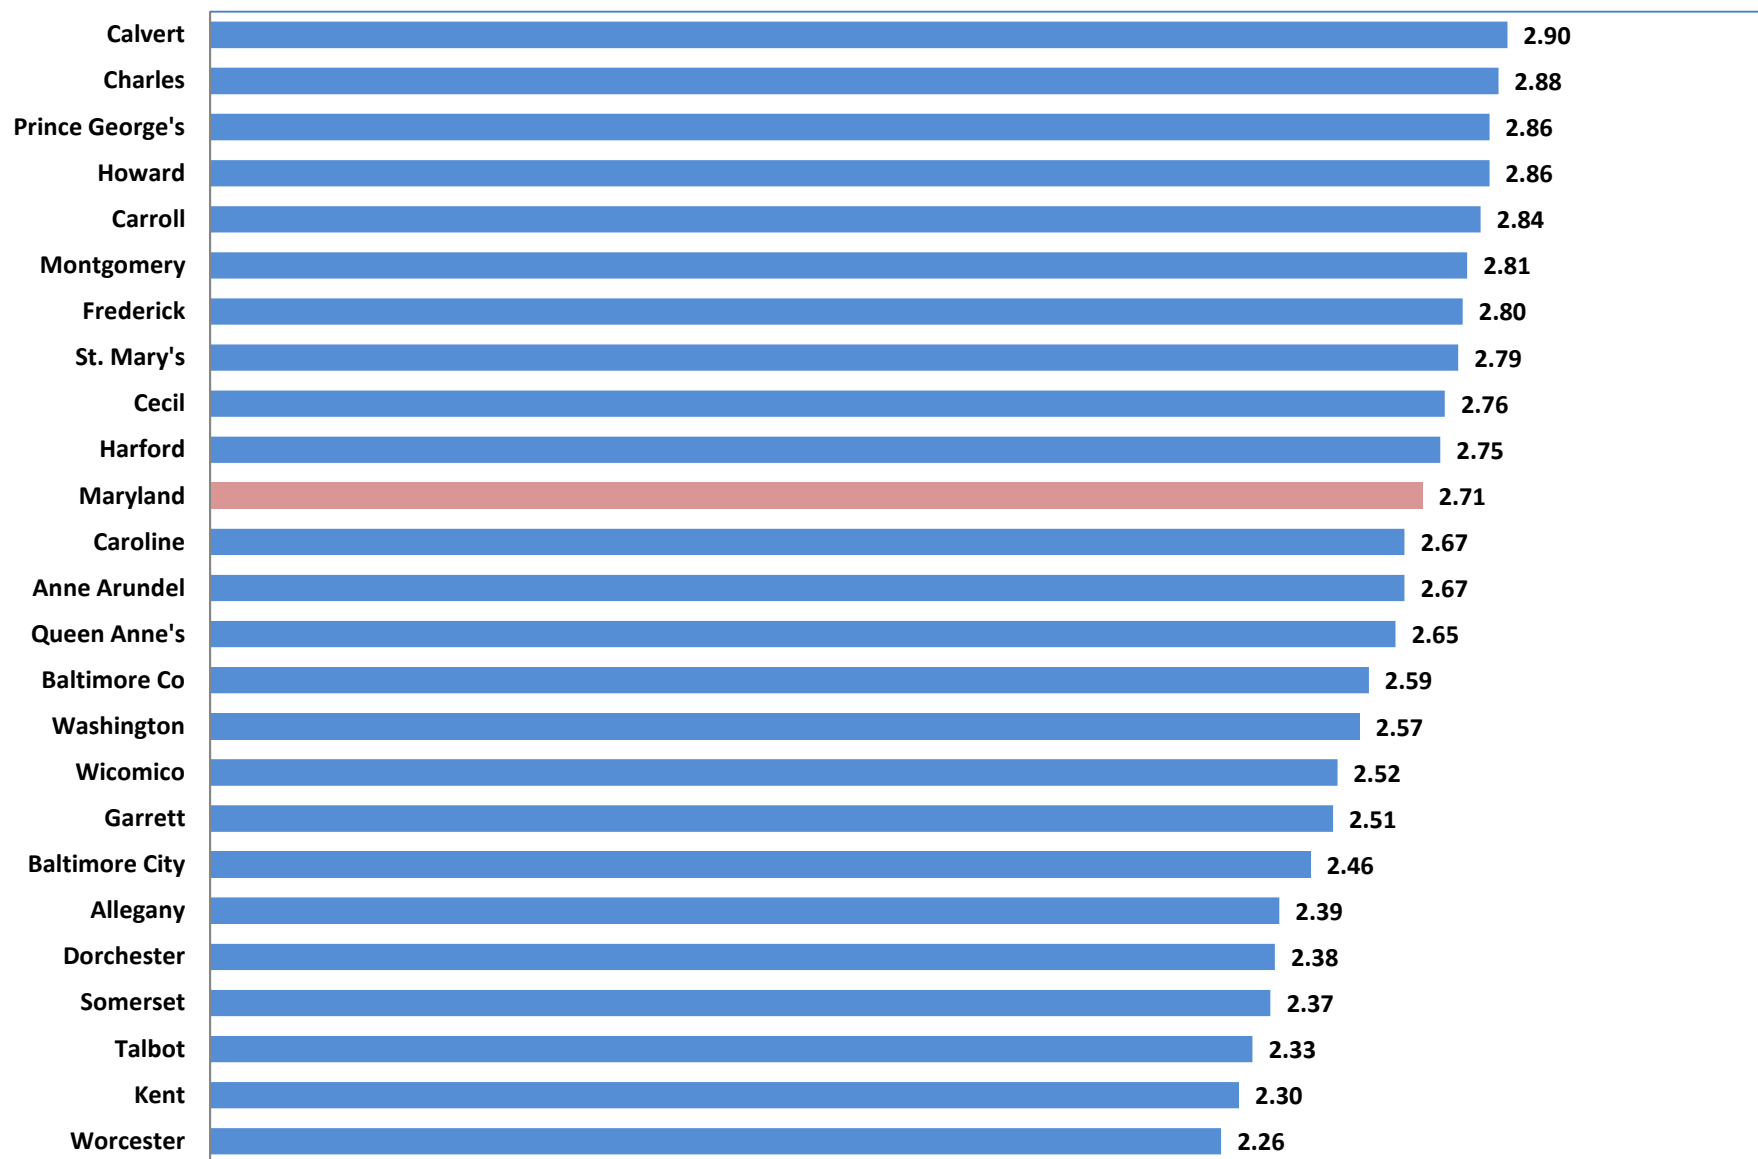

2010 Average Household Size for Maryland's Jurisdictions

Prepared by the Maryland Department of Planning. Source: U.S. Census Bureau, 2010 Demographic Profiles, May 2011