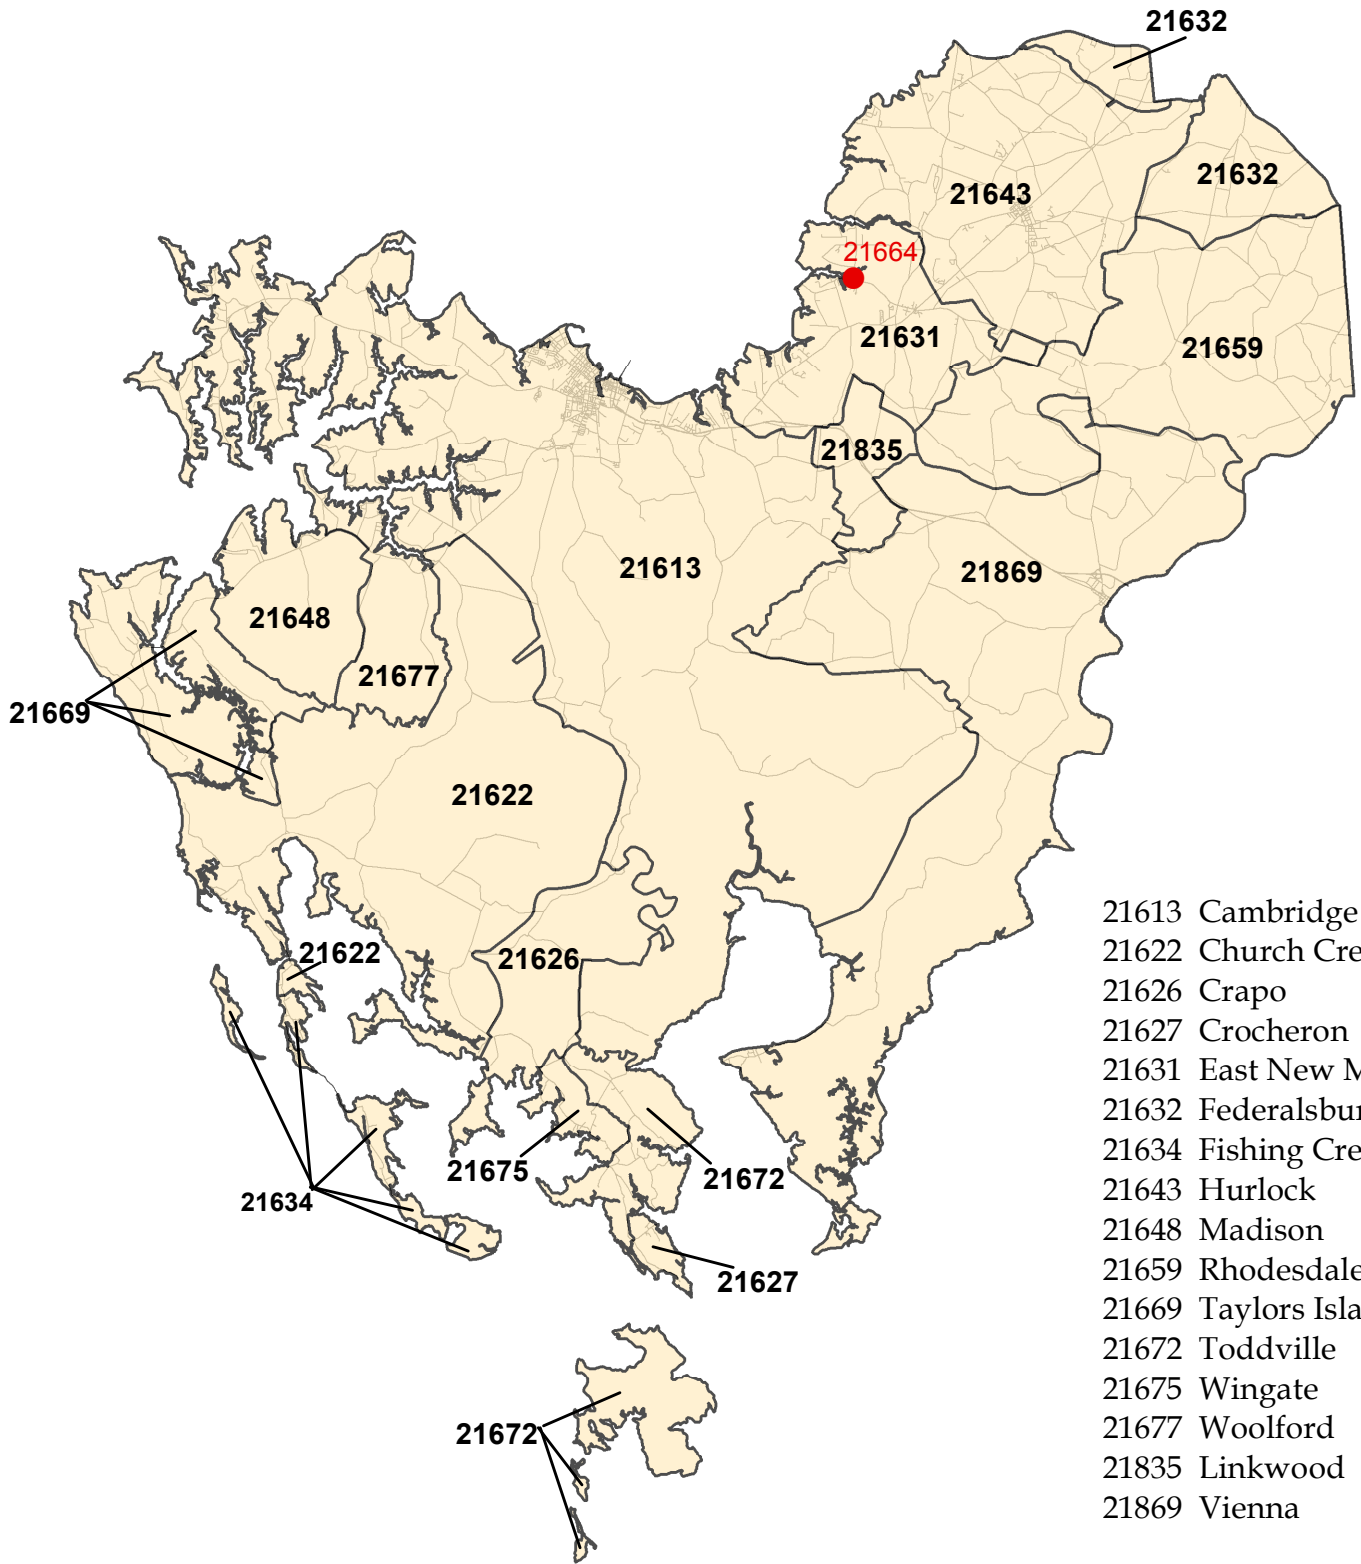

DORCHESTER COUNTY, MD

2015/16 ZIP CODE AREAS

- 21613 Cambridge
- 21622 Church Creek
- 21626 Crapo
- 21627 Crocheron
- 21631 East New Market
- 21632 Federalsburg
- 21634 Fishing Creek
- 21643 Hurlock
- 21648 Madison
- 21659 Rhodesdale
- 21669 Taylors Island
- 21672 Toddville
- 21675 Wingate
- 21677 Woolford
- 21835 Linkwood
- 21869 Vienna

POST OFFICE ZIP CODES
21664 Secretary