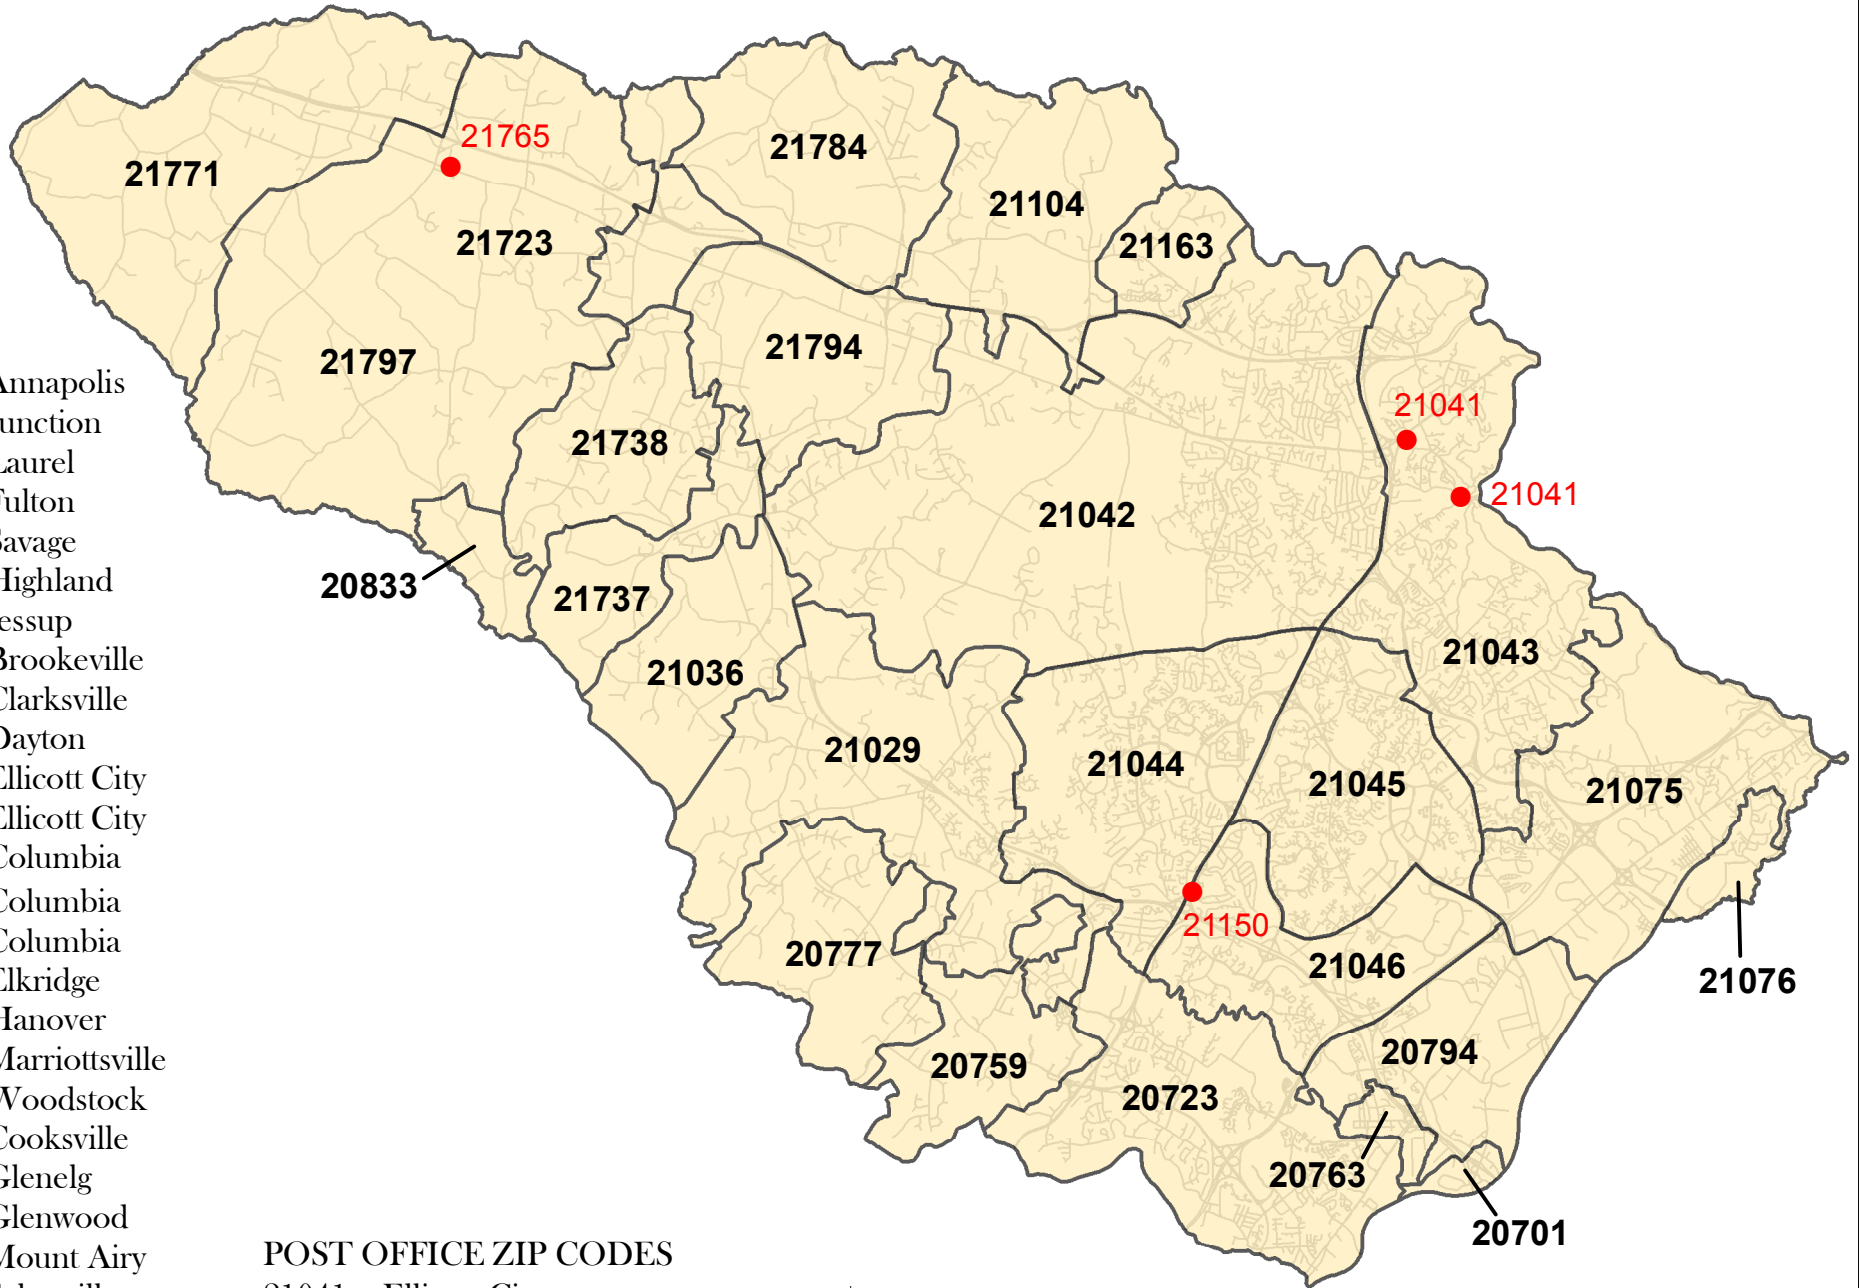

# HOWARD COUNTY, MD

## 2013 ZIP CODE AREAS

- 20701 Annapolis Junction
- 20723 Laurel
- 20759 Fulton
- 20763 Savage
- 20777 Highland
- 20794 Jessup
- 20833 Brookeville
- 21029 Clarksville
- 21036 Dayton
- 21042 Ellicott City
- 21043 Ellicott City
- 21044 Columbia
- 21045 Columbia
- 21046 Columbia
- 21075 Elkridge
- 21076 Hanover
- 21104 Marriottsville
- 21163 Woodstock
- 21723 Cooksville
- 21737 Glenelg
- 21738 Glenwood
- 21771 Mount Airy
- 21784 Sykesville
- 21794 West Friendship
- 21797 Woodbine

### POST OFFICE ZIP CODES

- 21041 Ellicott City
- 21150 Simpsonville
- 21765 Lisbon

PREPARED BY THE MARYLAND DEPARTMENT OF PLANNING  
PLANNING DATA SERVICES DIVISION