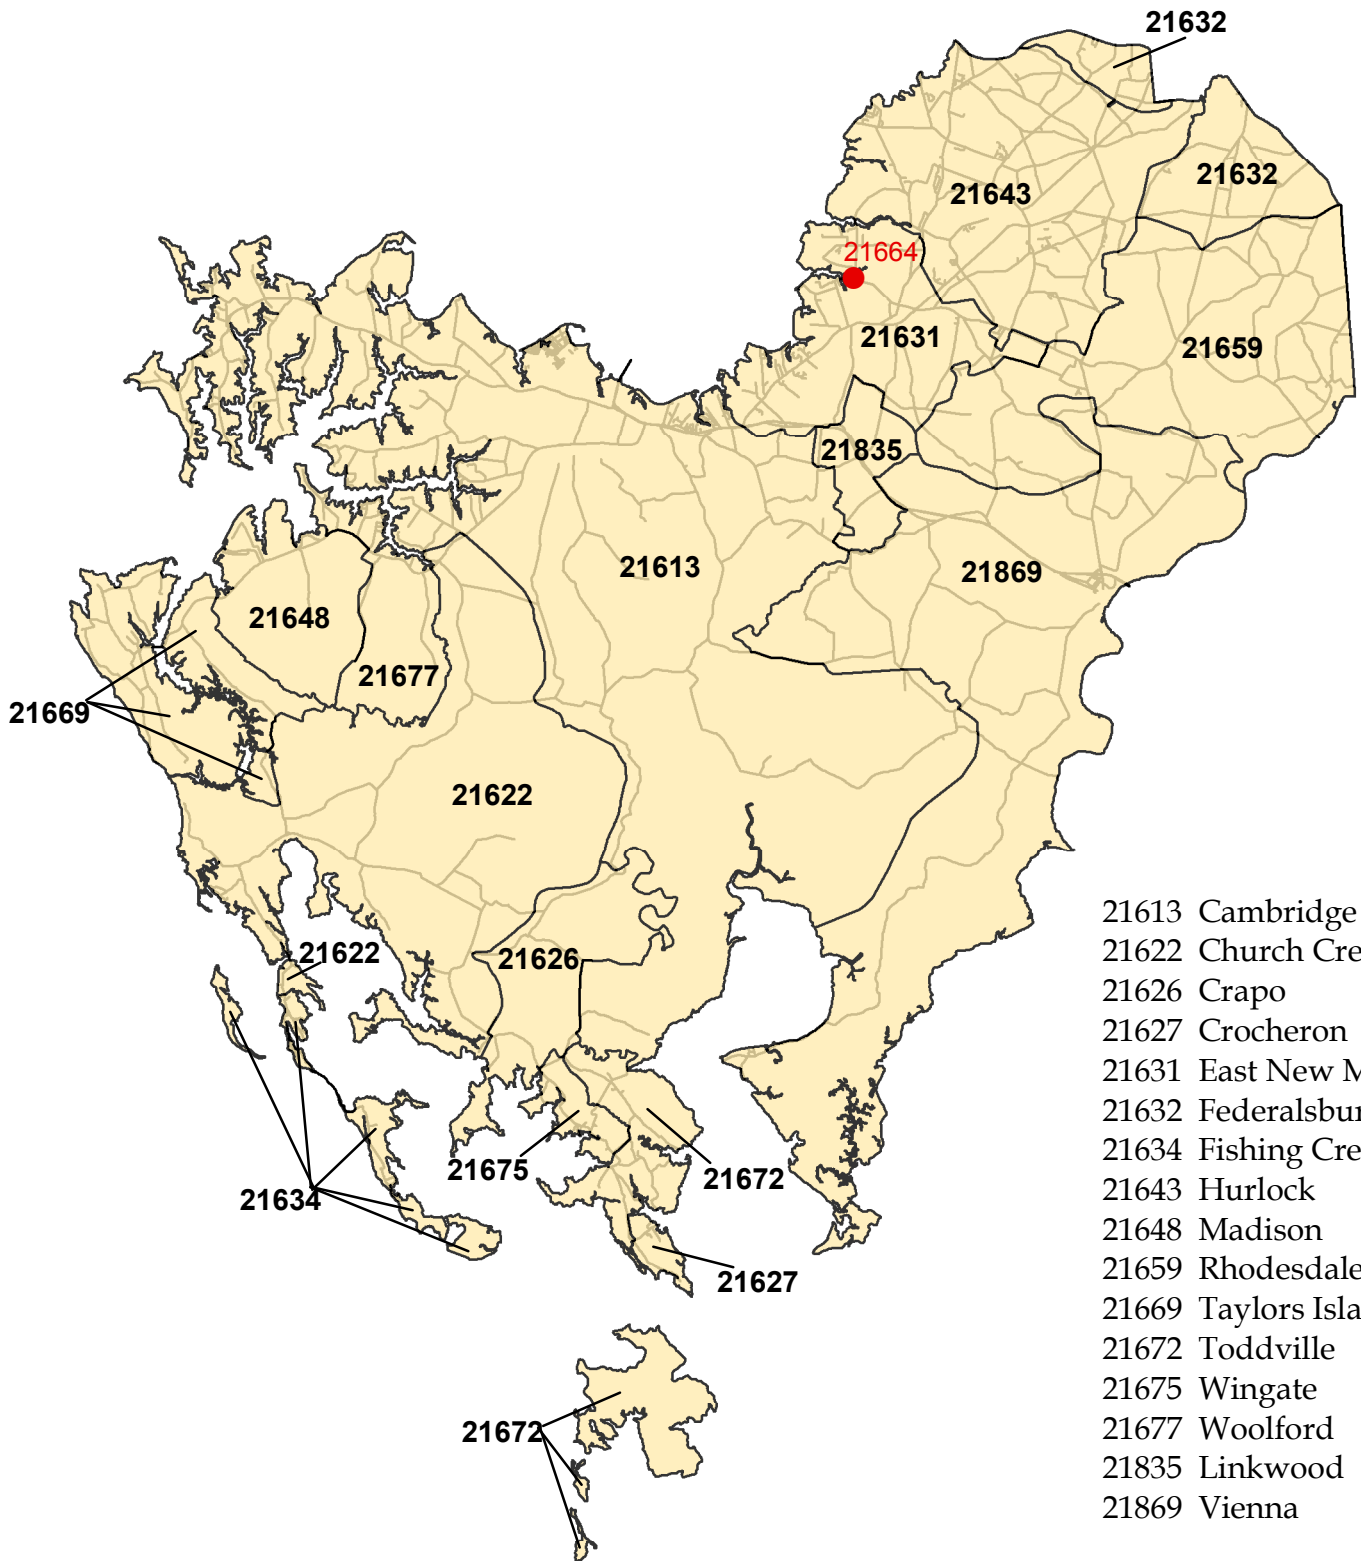

DORCHESTER COUNTY, MD

2013 ZIP CODE AREAS

- 21613 Cambridge
- 21622 Church Creek
- 21626 Crapo
- 21627 Crocheron
- 21631 East New Market
- 21632 Federalsburg
- 21634 Fishing Creek
- 21643 Hurlock
- 21648 Madison
- 21659 Rhodesdale
- 21669 Taylors Island
- 21672 Toddville
- 21675 Wingate
- 21677 Woolford
- 21835 Linkwood
- 21869 Vienna

POST OFFICE ZIP CODES
21664 Secretary