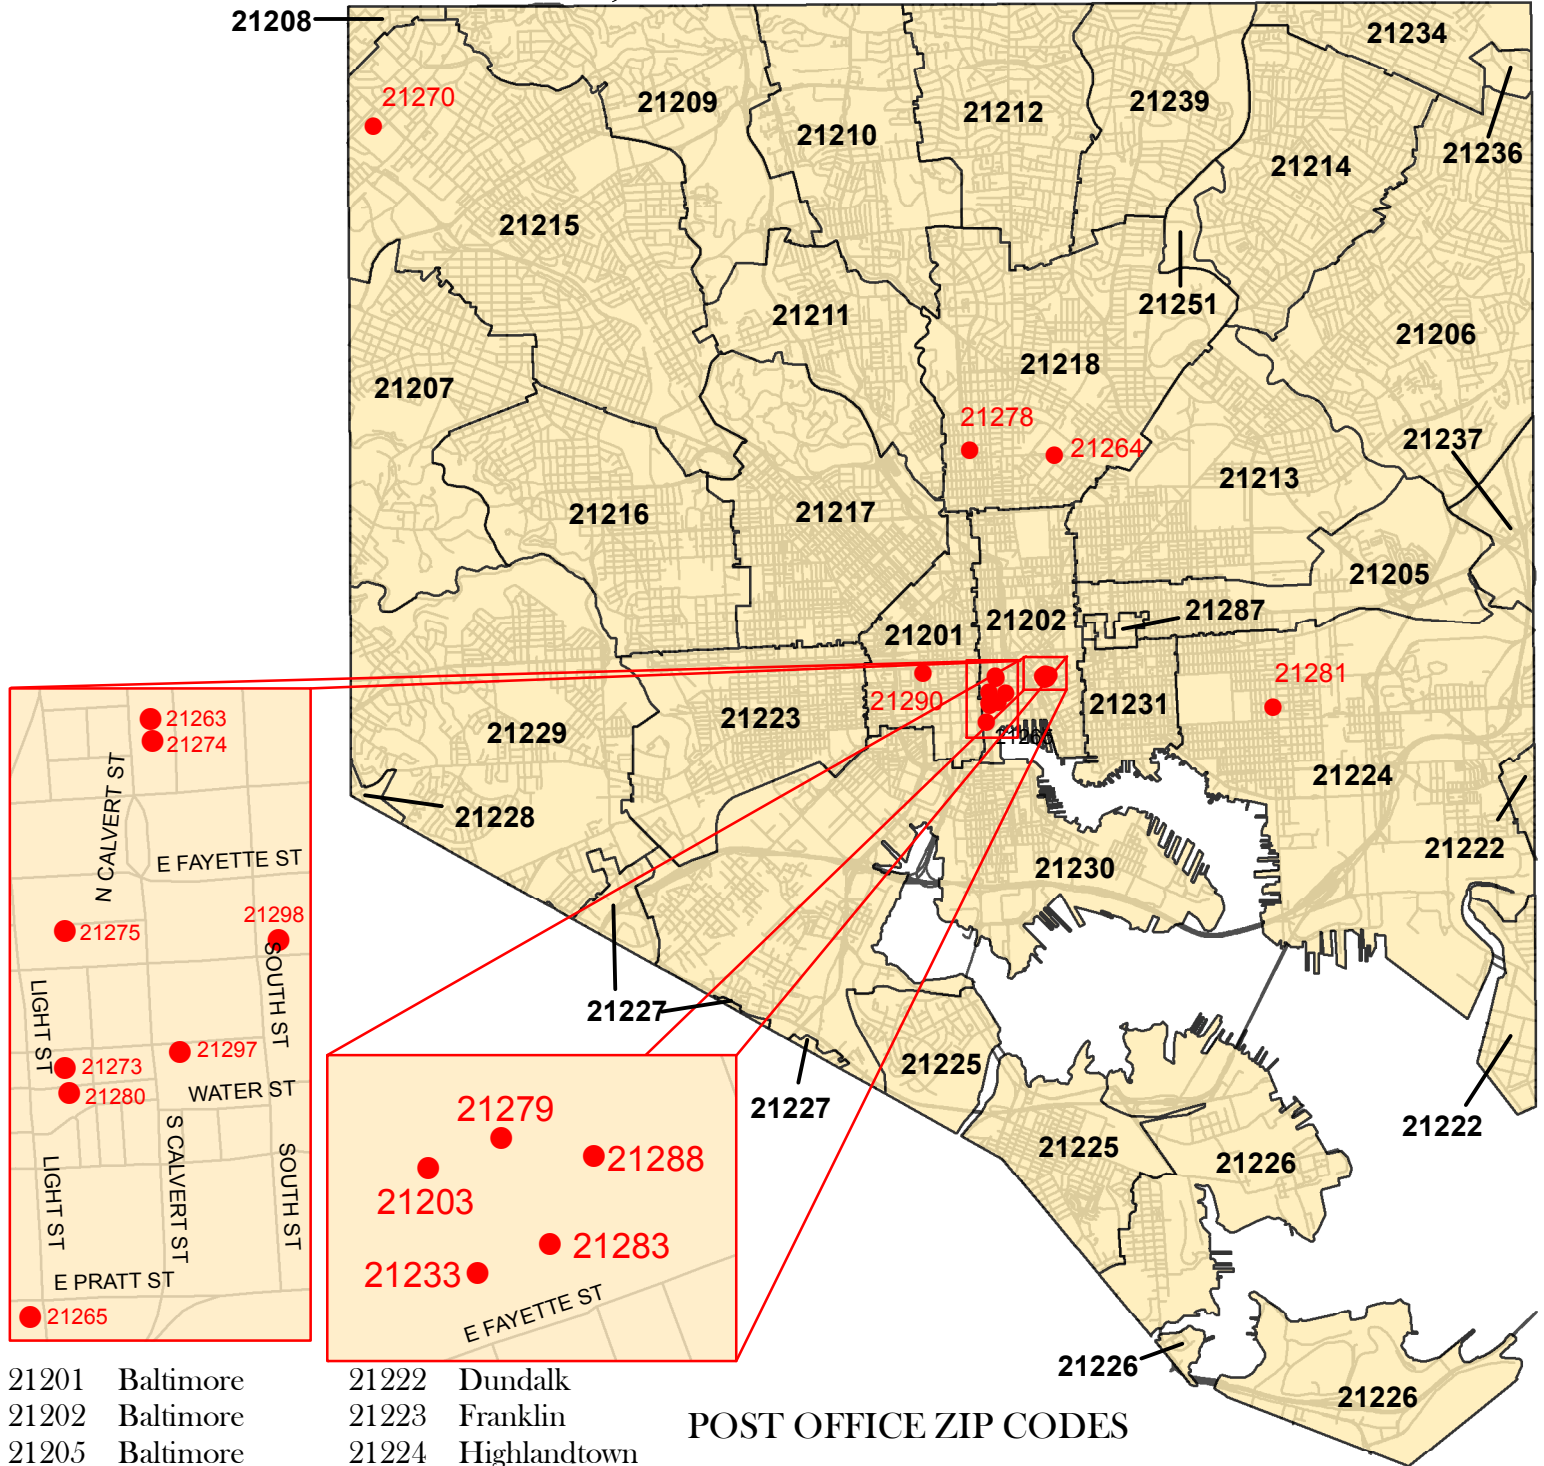

# BALTIMORE CITY, MD 2012 ZIP CODE AREAS

21201	Baltimore	21222	Dundalk
21202	Baltimore	21223	Franklin
21205	Baltimore	21224	Highlandtown
21206	Raspeburg	21225	Brooklyn
21207	Gwynn Oak	21226	Curtis Bay
21208	Pikesville	21227	Halethorpe
21209	Mt Washington	21228	Catonsville
21210	Roland Park	21229	Carroll
21211	Baltimore	21230	Morrell Park
21212	Govans	21231	Baltimore
21213	Clifton	21234	Parkville
21214	Baltimore	21236	Nottingham
21215	Arlington	21237	Rosedale
21216	Baltimore	21239	Northwood
21217	Druid	21251	Baltimore
21218	Baltimore	21287	Baltimore

## POST OFFICE ZIP CODES

21203	Baltimore	21278	Baltimore
21233	Baltimore	21279	Baltimore
21263	Baltimore	21280	Baltimore
21264	Baltimore	21281	Baltimore
21265	Baltimore	21283	Baltimore
21270	Baltimore	21288	Baltimore
21273	Baltimore	21290	Baltimore
21274	Baltimore	21297	Baltimore
21275	Baltimore	21298	Baltimore