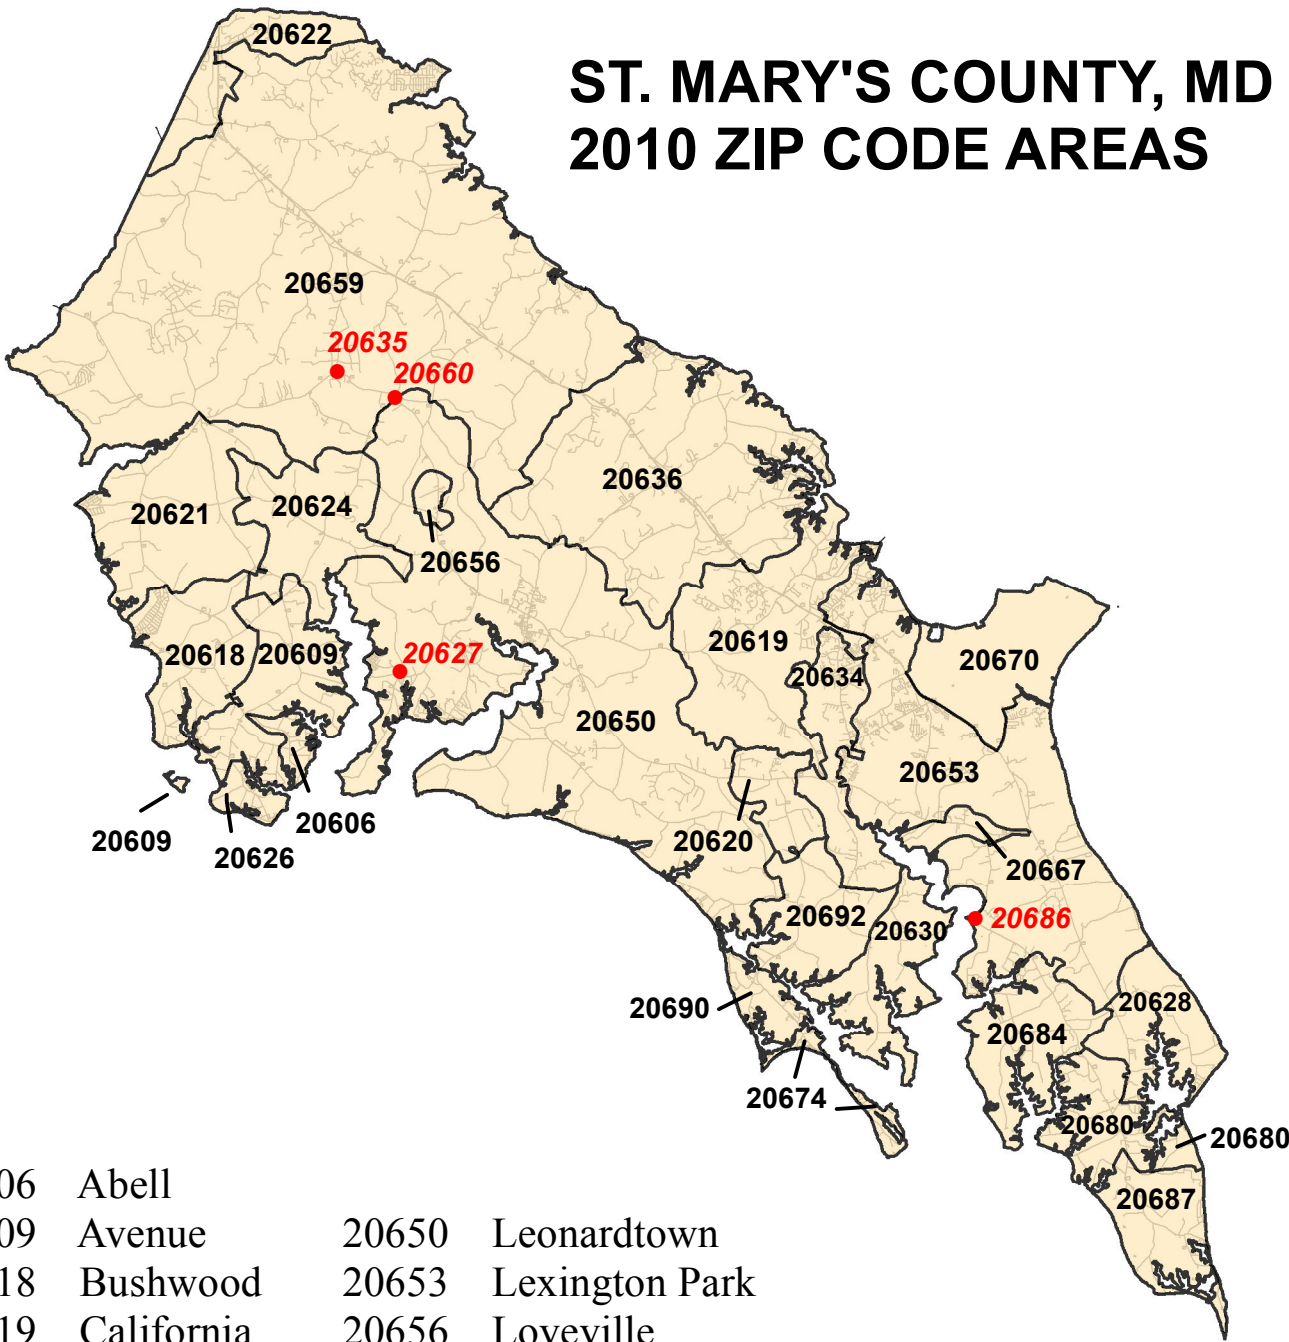

ST. MARY'S COUNTY, MD 2010 ZIP CODE AREAS

20606	Abell	20650	Leonardtwn	20627	Compton
20609	Avenue	20653	Lexington Park	20635	Helen
20618	Bushwood	20656	Loveville	20660	Morganza
20619	California	20659	Mechanicsville	20686	Saint Marys City
20620	Callaway	20667	Park Hall		
20621	Chaptico	20670	Patuxent River		
20622	Charlotte Hall	20674	Piney Point		
20624	Clements	20680	Ridge		
20626	Coltons Point	20684	Saint Inigoes		
20628	Dameron	20687	Scotland		
20630	Drayden	20690	Tall Timbers		
20634	Great Mills	20692	Valley Lee		
20636	Hollywood				