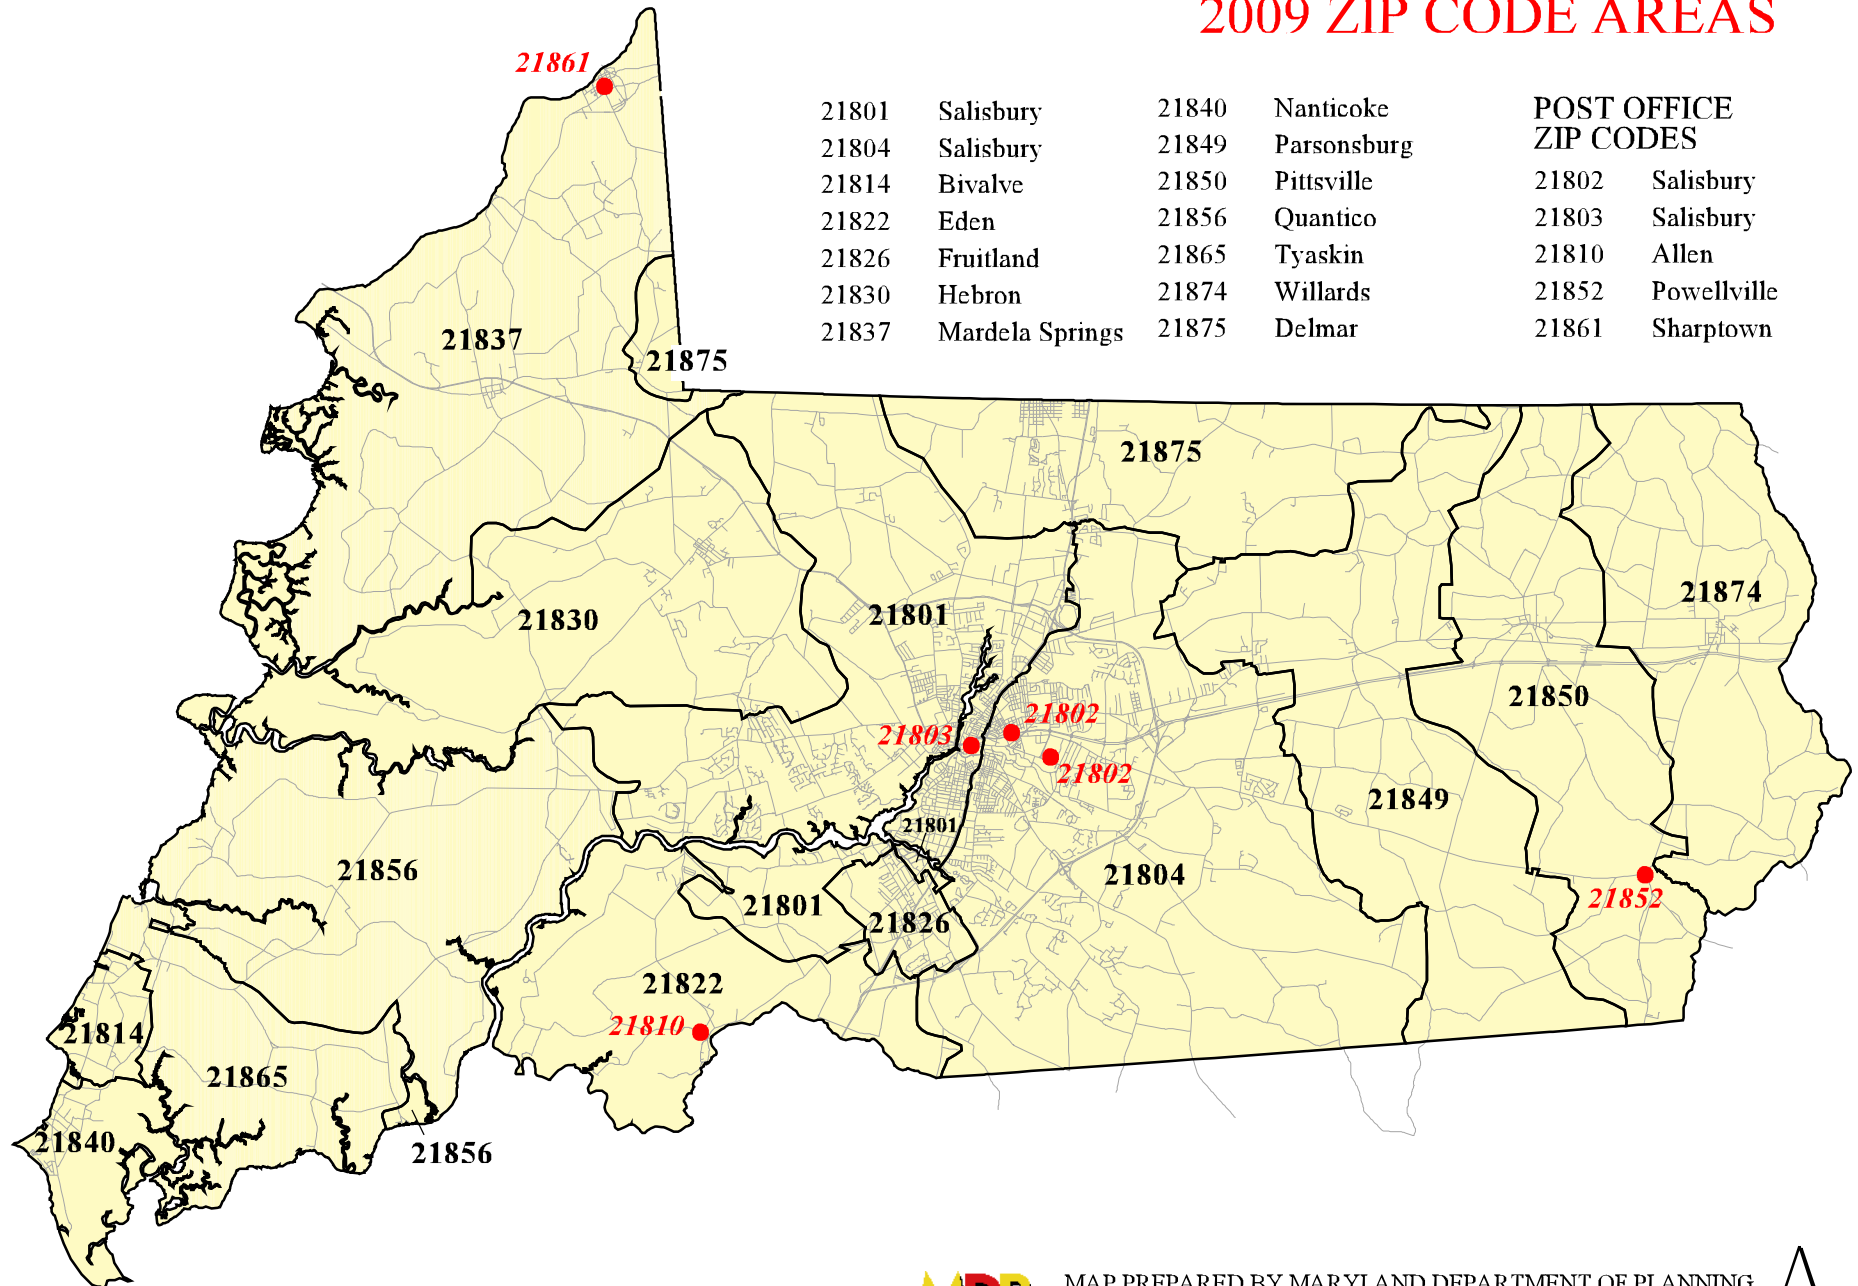

WICOMICO COUNTY, MARYLAND

2009 ZIP CODE AREAS

21801	Salisbury	21840	Nanticoke	POST OFFICE	
21804	Salisbury	21849	Parsonsburg	ZIP CODES	
21814	Bivalve	21850	Pittsville	21802	Salisbury
21822	Eden	21856	Quantico	21803	Salisbury
21826	Fruitland	21865	Tyaskin	21810	Allen
21830	Hebron	21874	Willards	21852	Powellville
21837	Mardela Springs	21875	Delmar	21861	Sharptown

MAP PREPARED BY MARYLAND DEPARTMENT OF PLANNING
PLANNING DATA SERVICES DIVISION