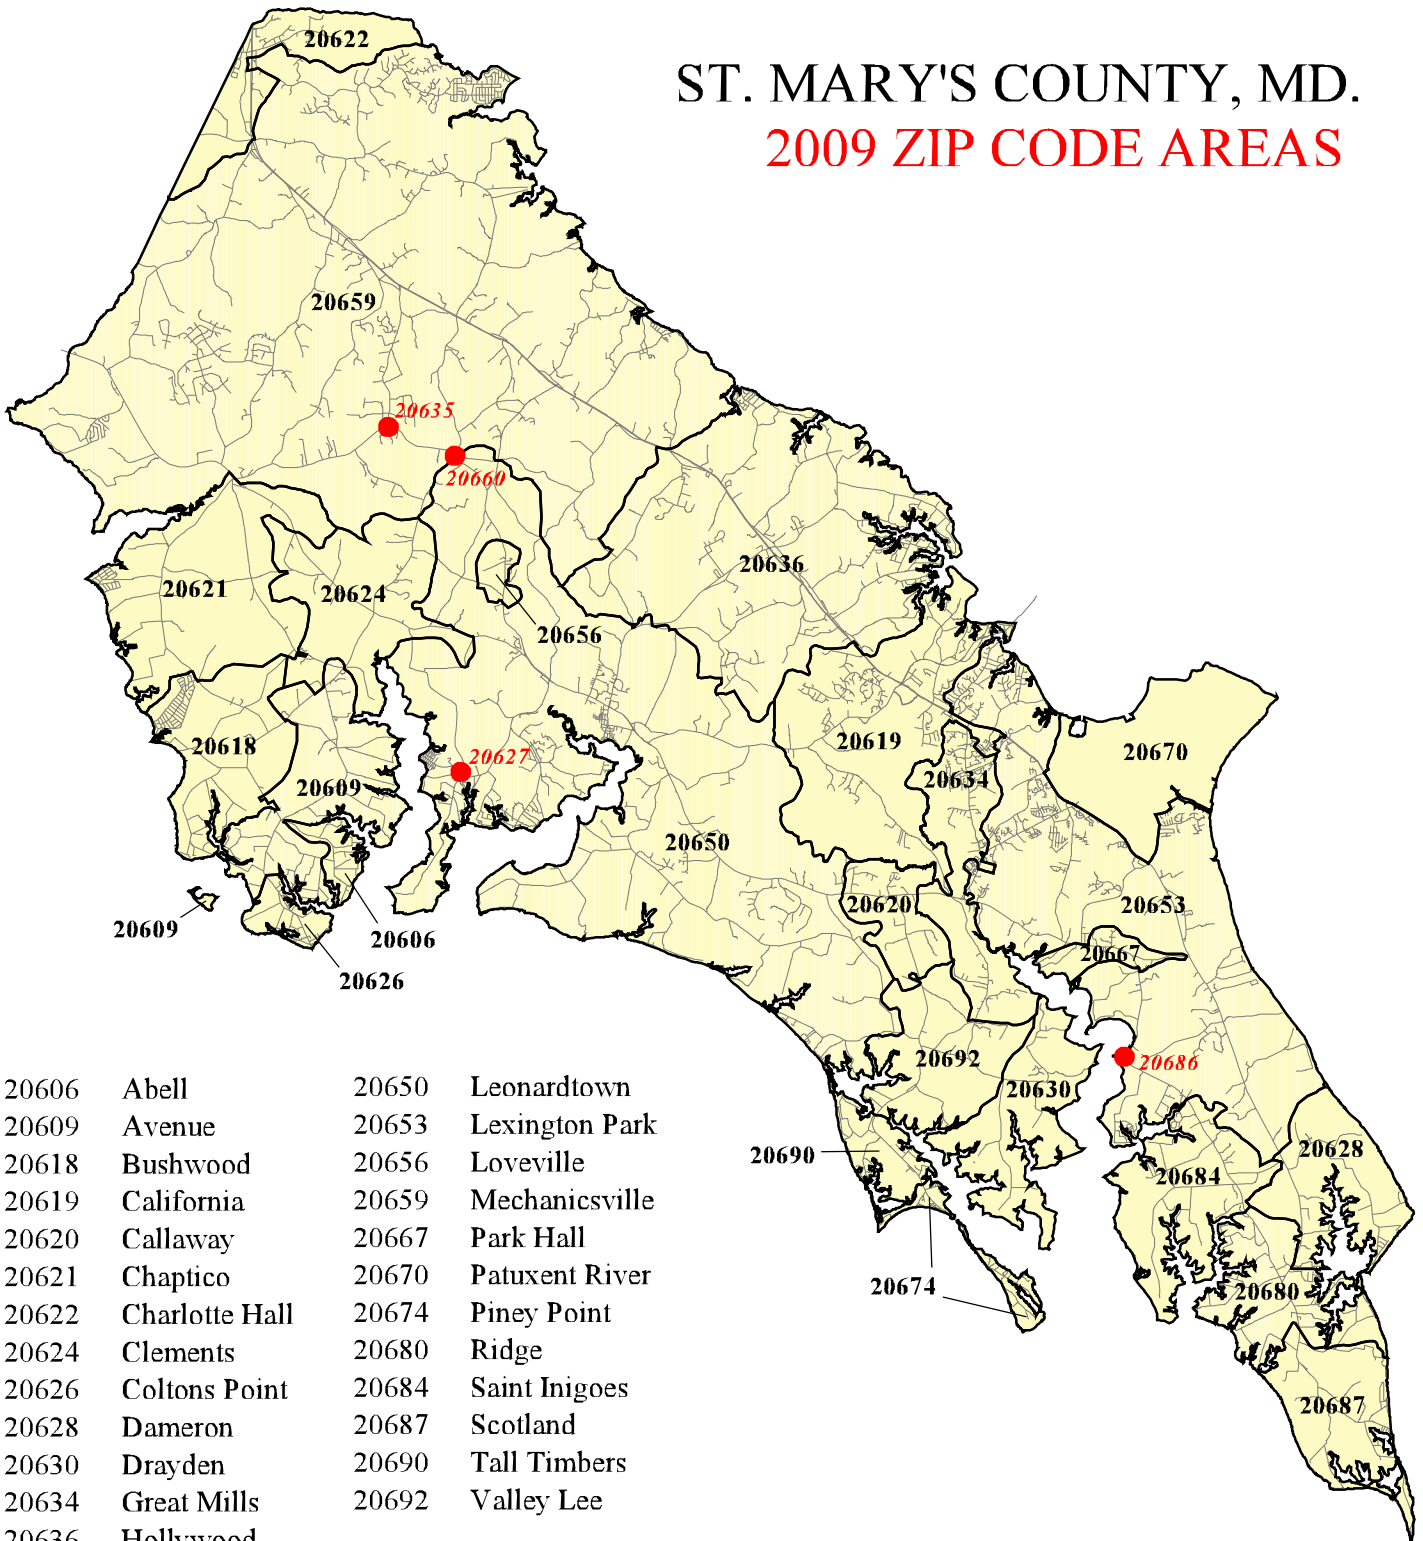

ST. MARY'S COUNTY, MD.

2009 ZIP CODE AREAS

20606	Abell	20650	Leonardtown
20609	Avenue	20653	Lexington Park
20618	Bushwood	20656	Loveville
20619	California	20659	Mechanicsville
20620	Callaway	20667	Park Hall
20621	Chaptico	20670	Patuxent River
20622	Charlotte Hall	20674	Piney Point
20624	Clements	20680	Ridge
20626	Coltons Point	20684	Saint Inigoes
20628	Dameron	20687	Scotland
20630	Drayden	20690	Tall Timbers
20634	Great Mills	20692	Valley Lee
20636	Hollywood		

POST OFFICE ZIP CODES

20627	Compton
20635	Helen
20660	Morganza
20686	St. Mary's City