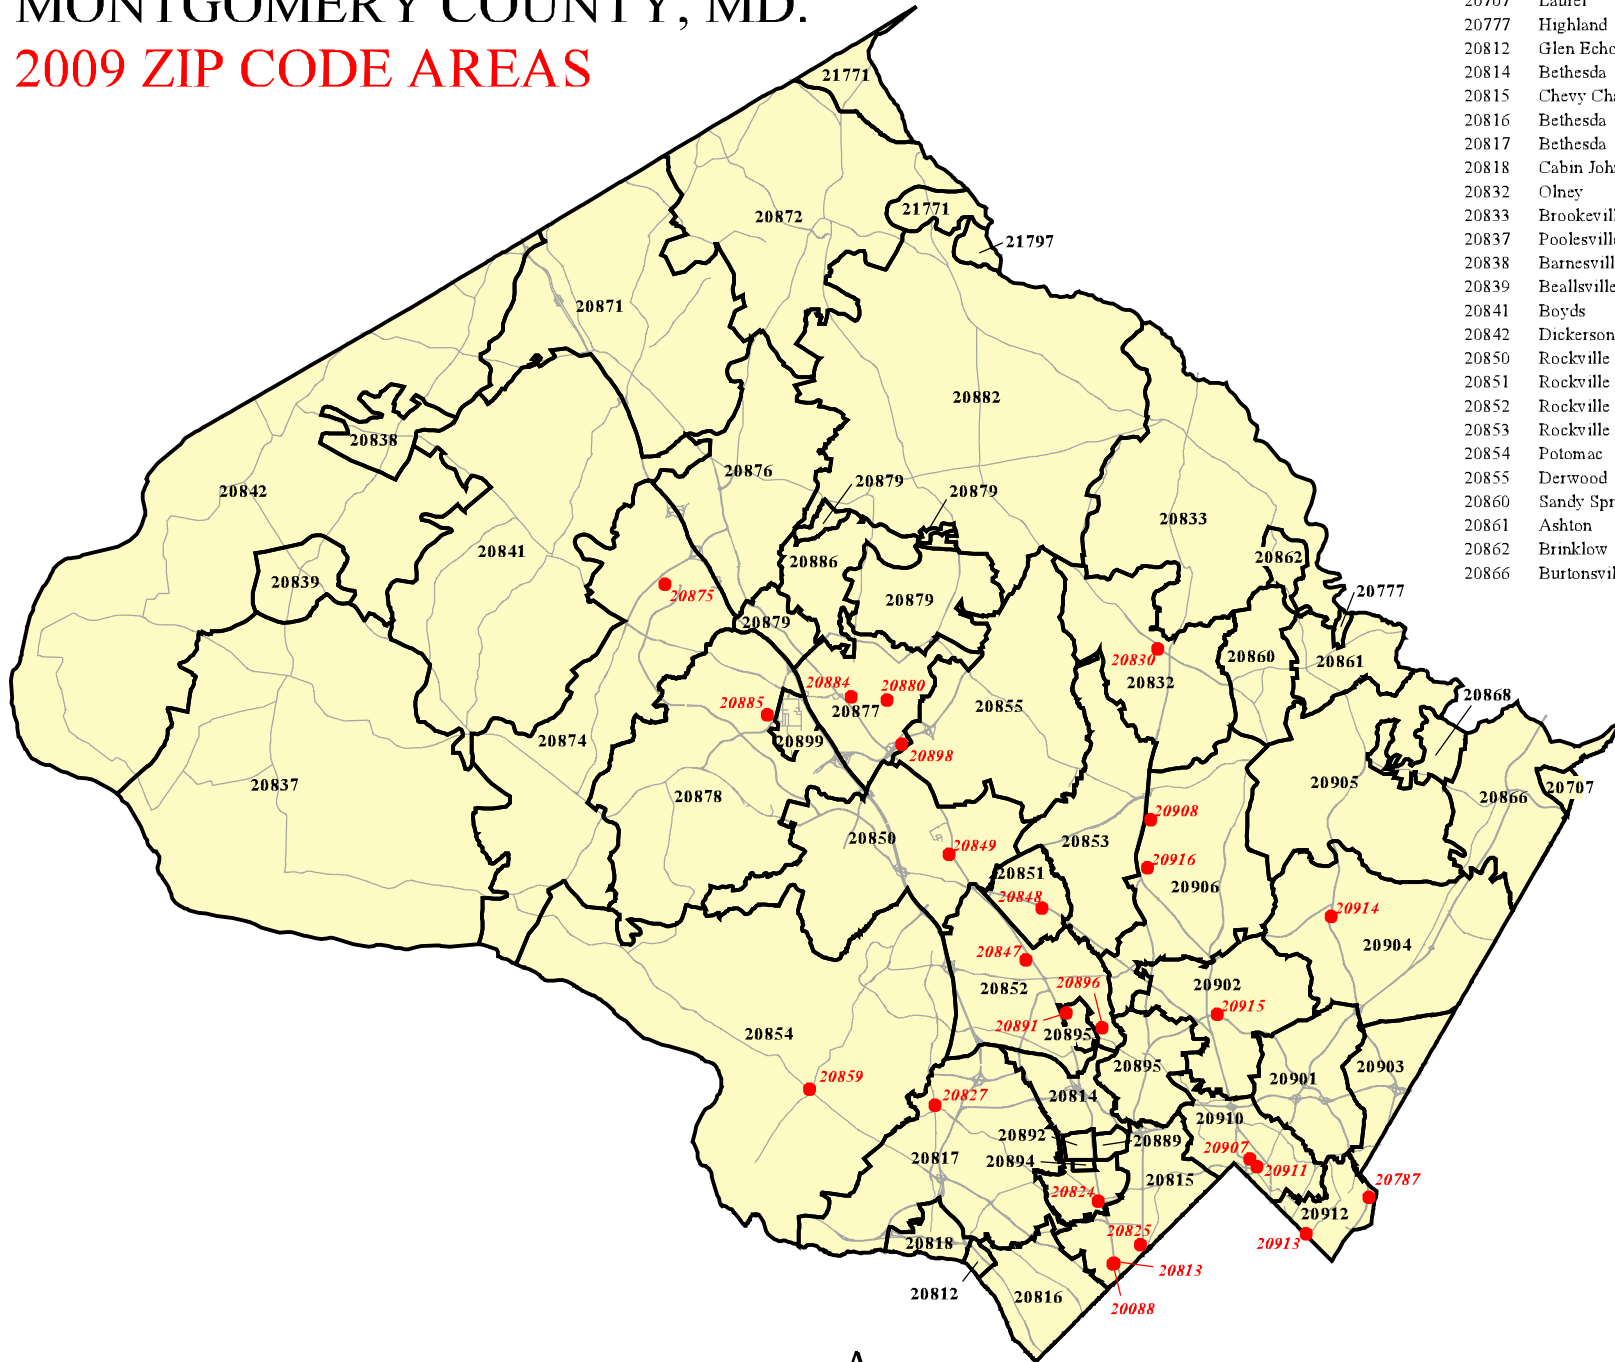

MONTGOMERY COUNTY, MD.

2009 ZIP CODE AREAS

20707	Laurel	20868	Spencerville
20777	Highland	20871	Clarksburg
20812	Glen Echo	20872	Damascus
20814	Bethesda	20874	Germantown
20815	Chevy Chase	20876	Germantown
20816	Bethesda	20877	Gaithersburg
20817	Bethesda	20878	Gaithersburg
20818	Cabin John	20879	Gaithersburg
20832	Olney	20882	Gaithersburg
20833	Brookeville	20886	Montgomery Village
20837	Poolesville	20889	Bethesda
20838	Barnesville	20892	Bethesda
20839	Beallsville	20894	Bethesda
20841	Boysd	20895	Kensington
20842	Dickerson	20899	Gaithersburg
20850	Rockville	20901	Silver Spring
20851	Rockville	20902	Silver Spring
20852	Rockville	20903	Silver Spring
20853	Rockville	20904	Silver Spring
20854	Potomac	20905	Silver Spring
20855	Derwood	20906	Silver Spring
20860	Sandy Spring	20910	Silver Spring
20861	Ashton	20912	Takoma Park
20862	Brinklow	21771	Mount Airy
20866	Burtonsville	21797	Woodbine

POST OFFICE ZIP CODES

20088	Washington
20787	Hyattsville
20813	Bethesda
20824	Bethesda
20825	Chevy Chase
20827	Bethesda
20830	Olney
20847	Rockville
20848	Rockville
20849	Rockville
20859	Potomac
20875	Germantown
20880	Washington Grove
20884	Gaithersburg
20885	Gaithersburg
20891	Kensington
20896	Garrett Park
20898	Gaithersburg
20907	Silver Spring
20908	Silver Spring
20911	Silver Spring
20913	Takoma Park
20914	Silver Spring
20915	Silver Spring
20916	Silver Spring