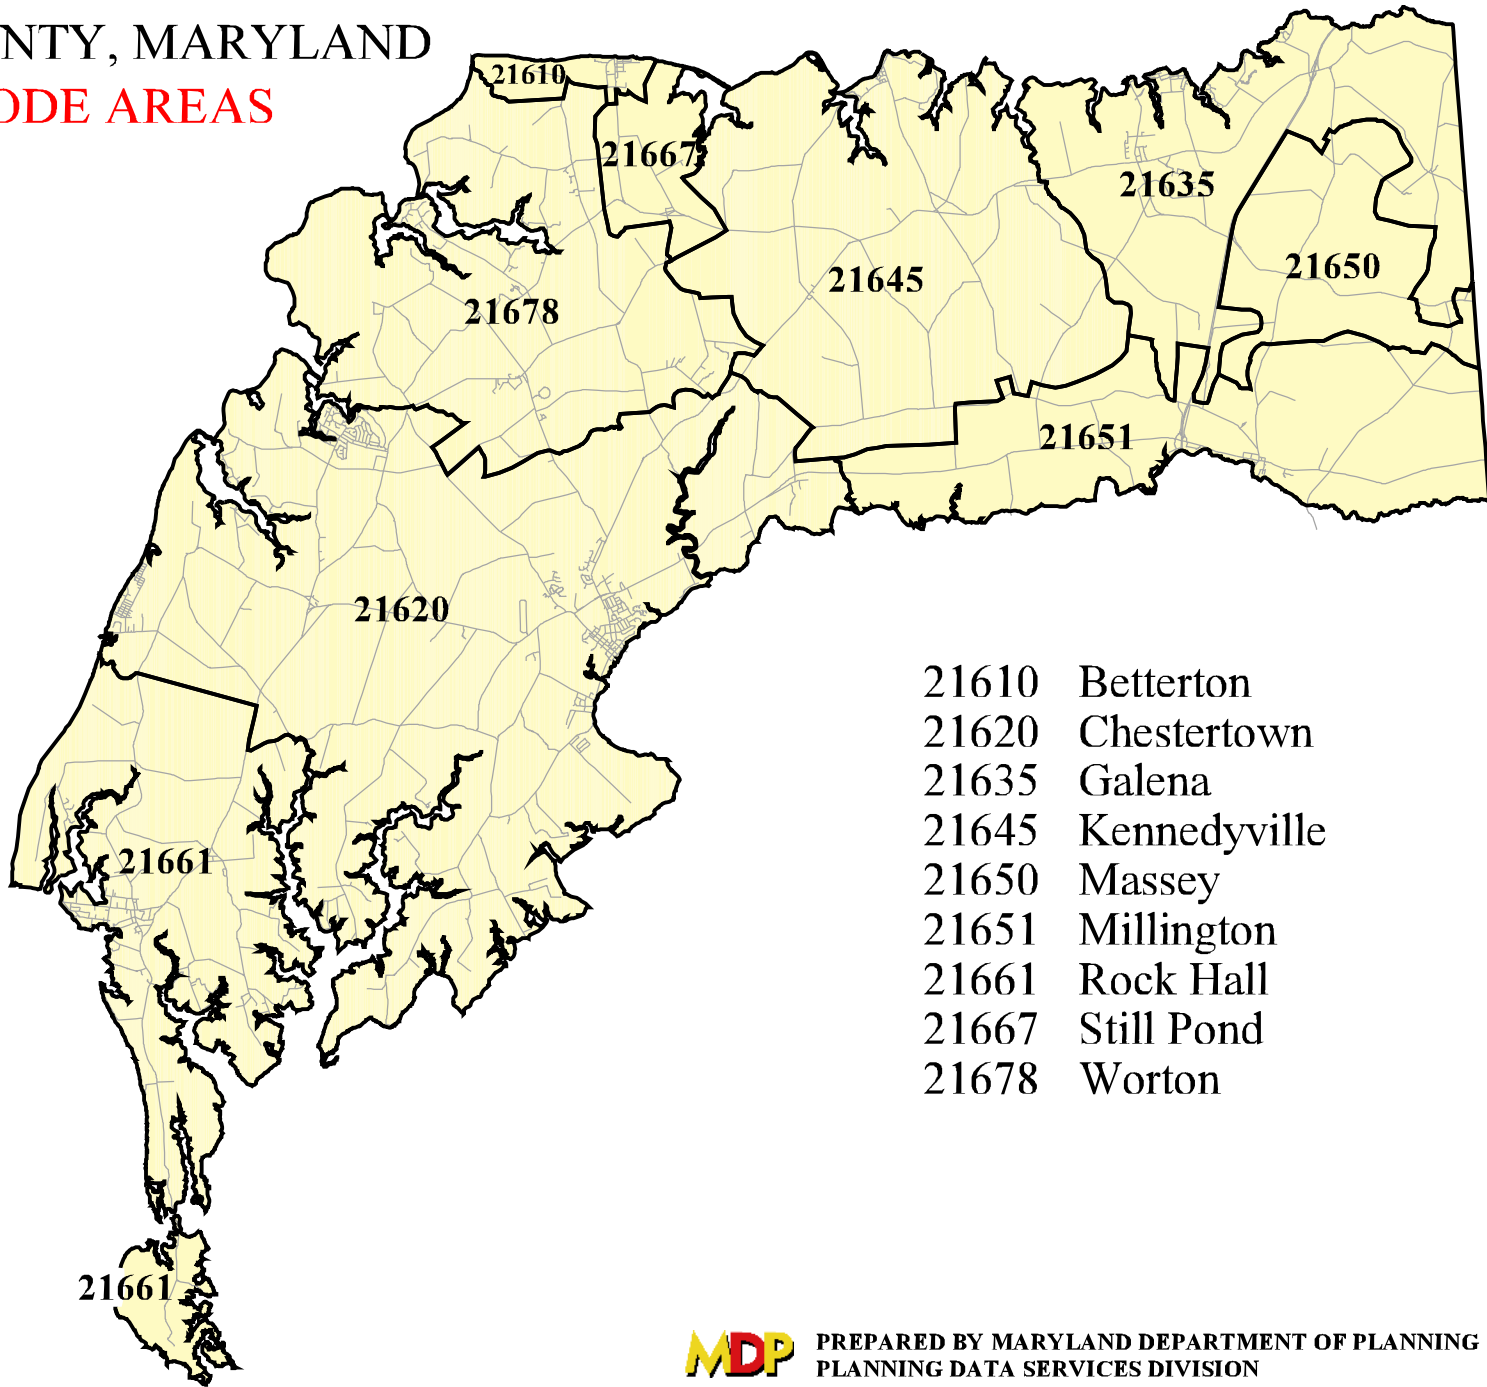

KENT COUNTY, MARYLAND
2009 ZIP CODE AREAS

- 21610 Betterton
- 21620 Chestertown
- 21635 Galena
- 21645 Kennedyville
- 21650 Massey
- 21651 Millington
- 21661 Rock Hall
- 21667 Still Pond
- 21678 Worton

PREPARED BY MARYLAND DEPARTMENT OF PLANNING
PLANNING DATA SERVICES DIVISION