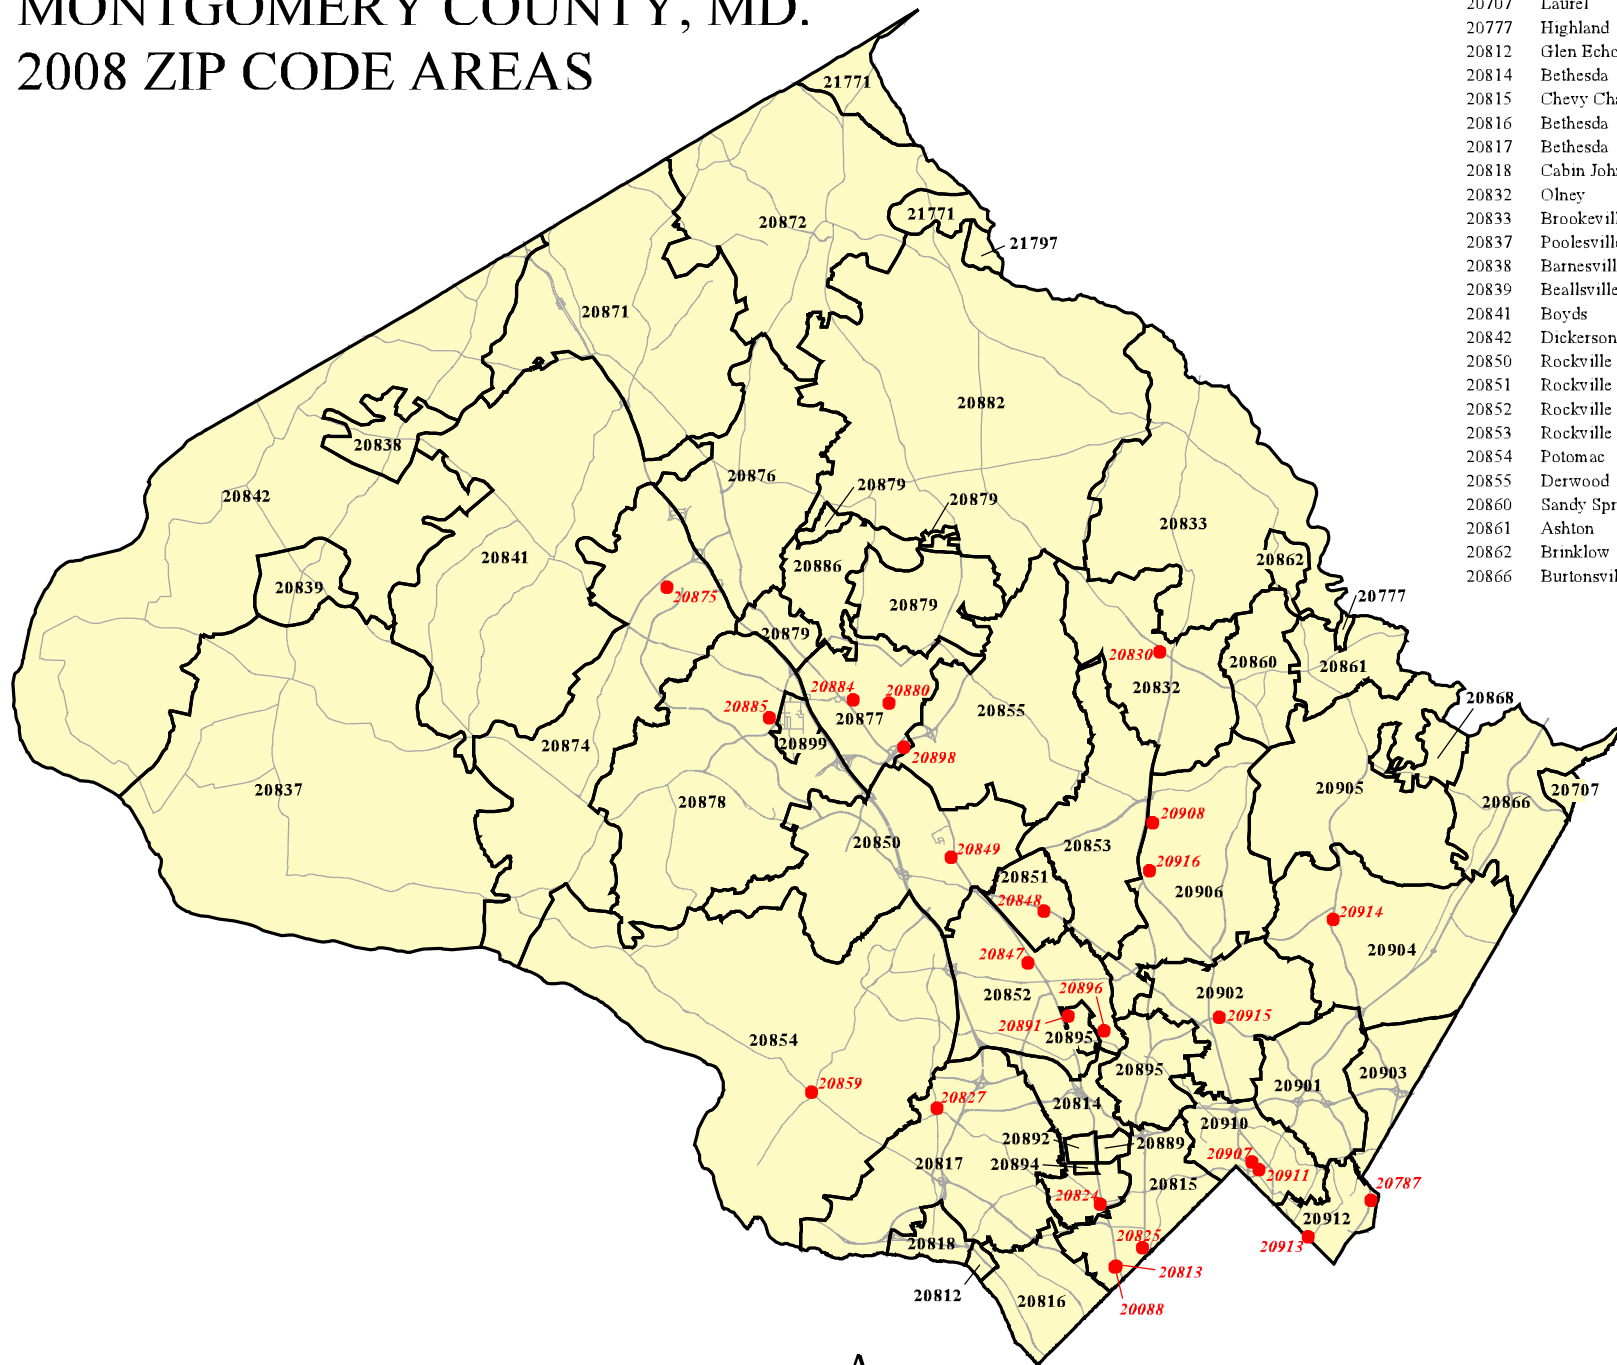

# MONTGOMERY COUNTY, MD. 2008 ZIP CODE AREAS

20707	Laurel	20868	Spencerville
20777	Highland	20871	Clarksburg
20812	Glen Echo	20872	Damascus
20814	Bethesda	20874	Germantown
20815	Chevy Chase	20876	Germantown
20816	Bethesda	20877	Gaithersburg
20817	Bethesda	20878	Gaithersburg
20818	Cabin John	20879	Gaithersburg
20832	Olney	20882	Gaithersburg
20833	Brookeville	20886	Montgomery Village
20837	Poolesville	20889	Bethesda
20838	Barnesville	20892	Bethesda
20839	Beallsville	20894	Bethesda
20841	Boyd's	20895	Kensington
20842	Dickerson	20899	Gaithersburg
20850	Rockville	20901	Silver Spring
20851	Rockville	20902	Silver Spring
20852	Rockville	20903	Silver Spring
20853	Rockville	20904	Silver Spring
20854	Potomac	20905	Silver Spring
20855	Derwood	20906	Silver Spring
20860	Sandy Spring	20910	Silver Spring
20861	Ashton	20912	Takoma Park
20862	Brinklow	21771	Mount Airy
20866	Burtonsville	21797	Woodbine

## POST OFFICE ZIP CODES

20088	Washington
20787	Hyattsville
20813	Bethesda
20824	Bethesda
20825	Chevy Chase
20827	Bethesda
20830	Olney
20847	Rockville
20848	Rockville
20849	Rockville
20859	Potomac
20875	Germantown
20880	Washington Grove
20884	Gaithersburg
20885	Gaithersburg
20891	Kensington
20896	Garrett Park
20898	Gaithersburg
20907	Silver Spring
20908	Silver Spring
20911	Silver Spring
20913	Takoma Park
20914	Silver Spring
20915	Silver Spring
20916	Silver Spring