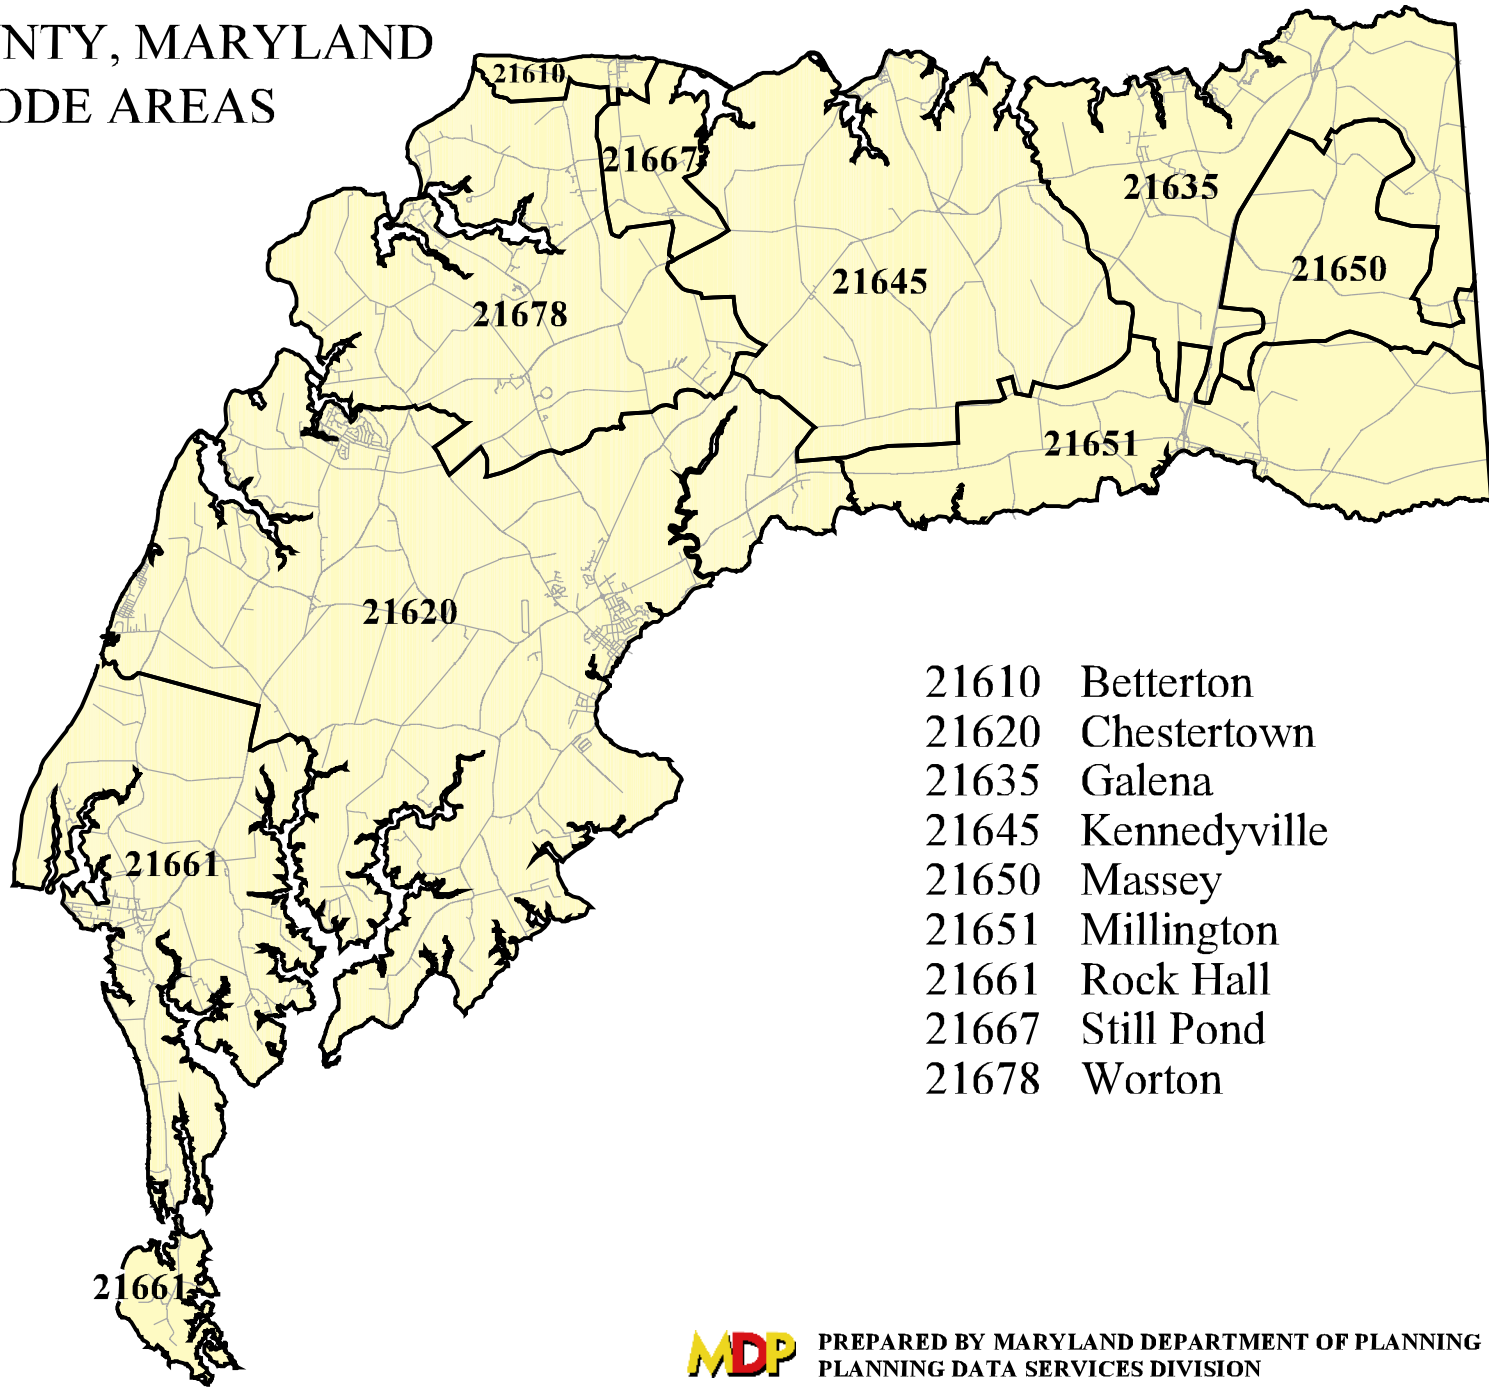

KENT COUNTY, MARYLAND

2008 ZIP CODE AREAS

- 21610 Betterton
- 21620 Chestertown
- 21635 Galena
- 21645 Kennedyville
- 21650 Massey
- 21651 Millington
- 21661 Rock Hall
- 21667 Still Pond
- 21678 Worton

PREPARED BY MARYLAND DEPARTMENT OF PLANNING
PLANNING DATA SERVICES DIVISION