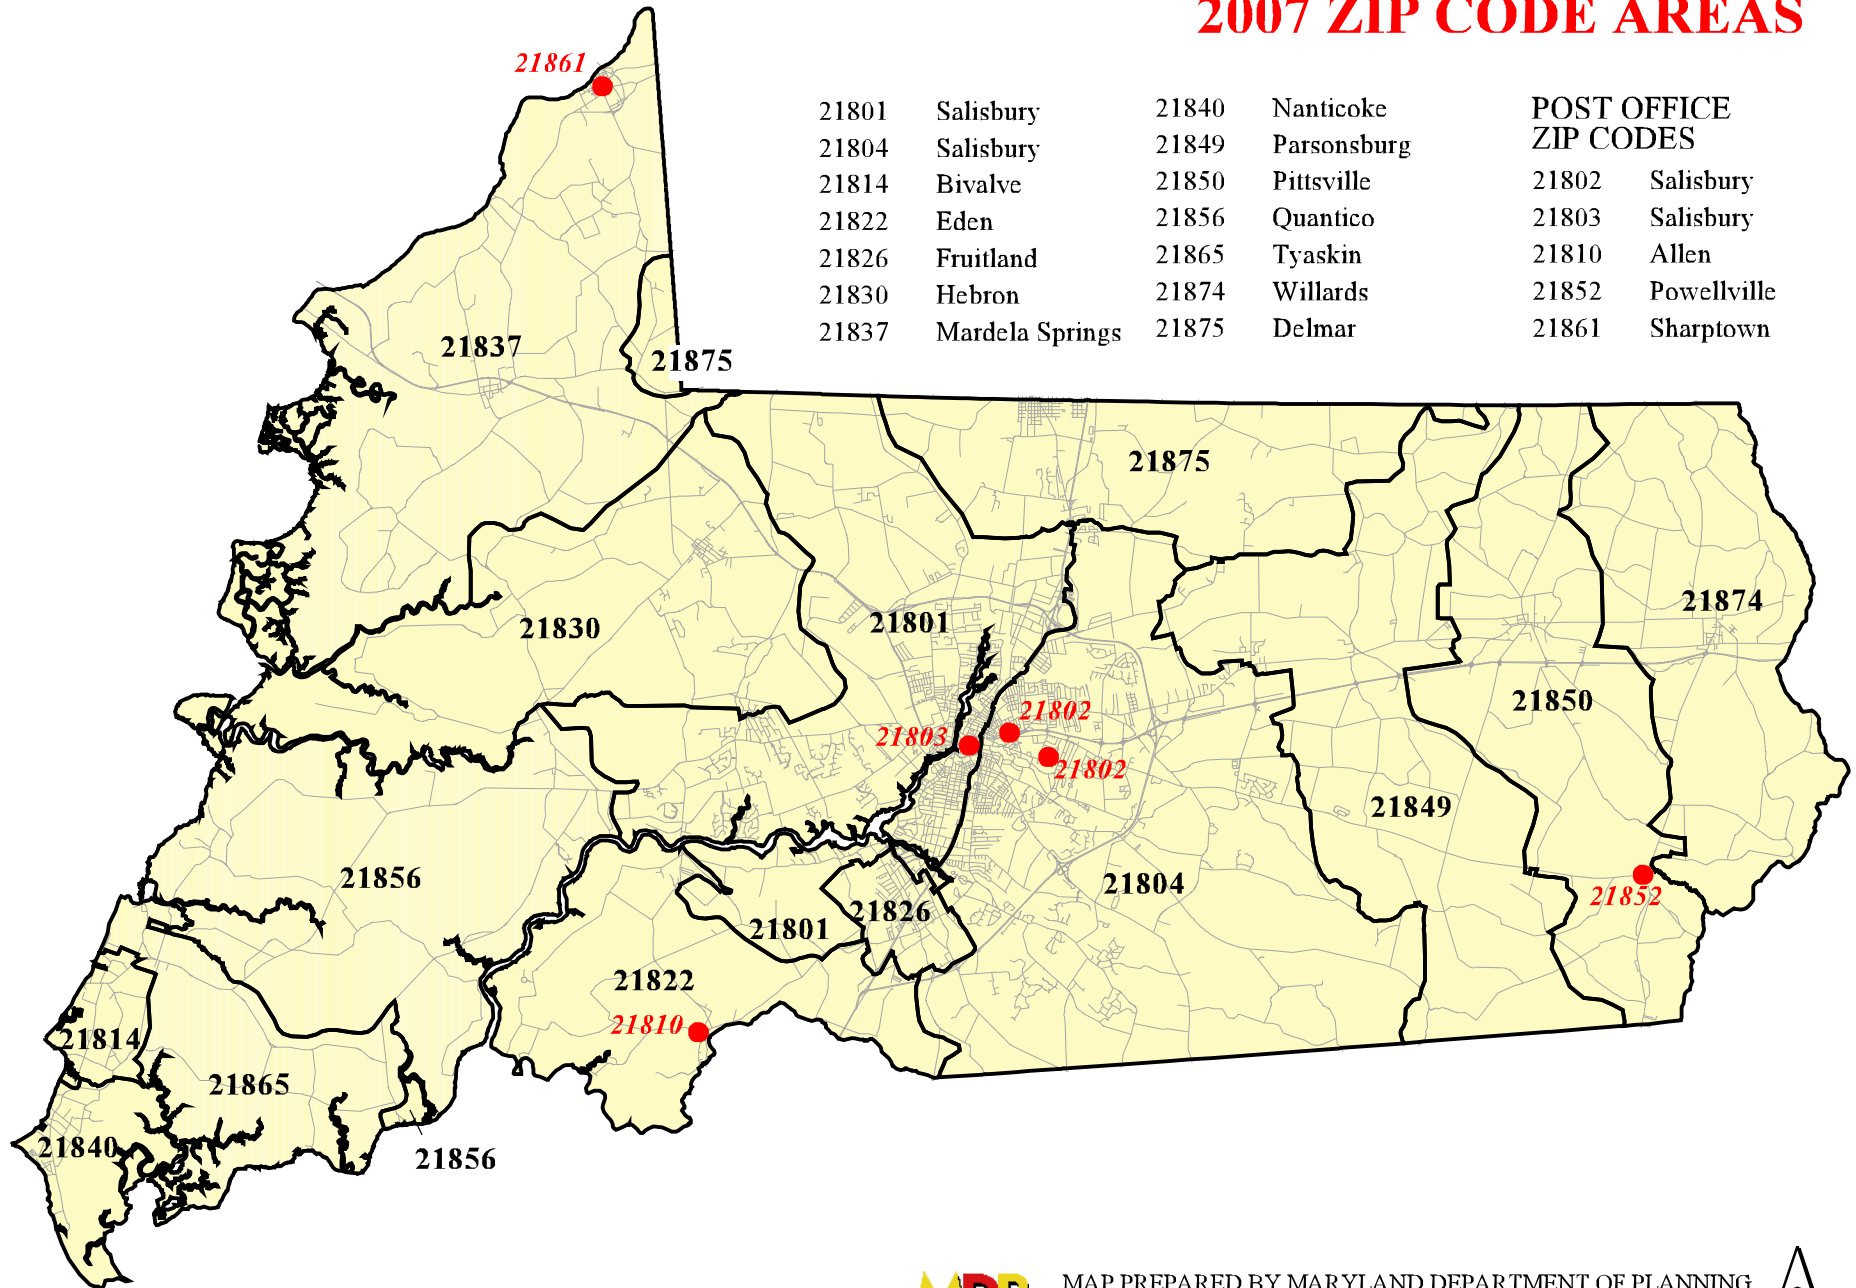

# WICOMICO COUNTY, MARYLAND

## 2007 ZIP CODE AREAS

MAP PREPARED BY MARYLAND DEPARTMENT OF PLANNING  
PLANNING DATA SERVICES DIVISION