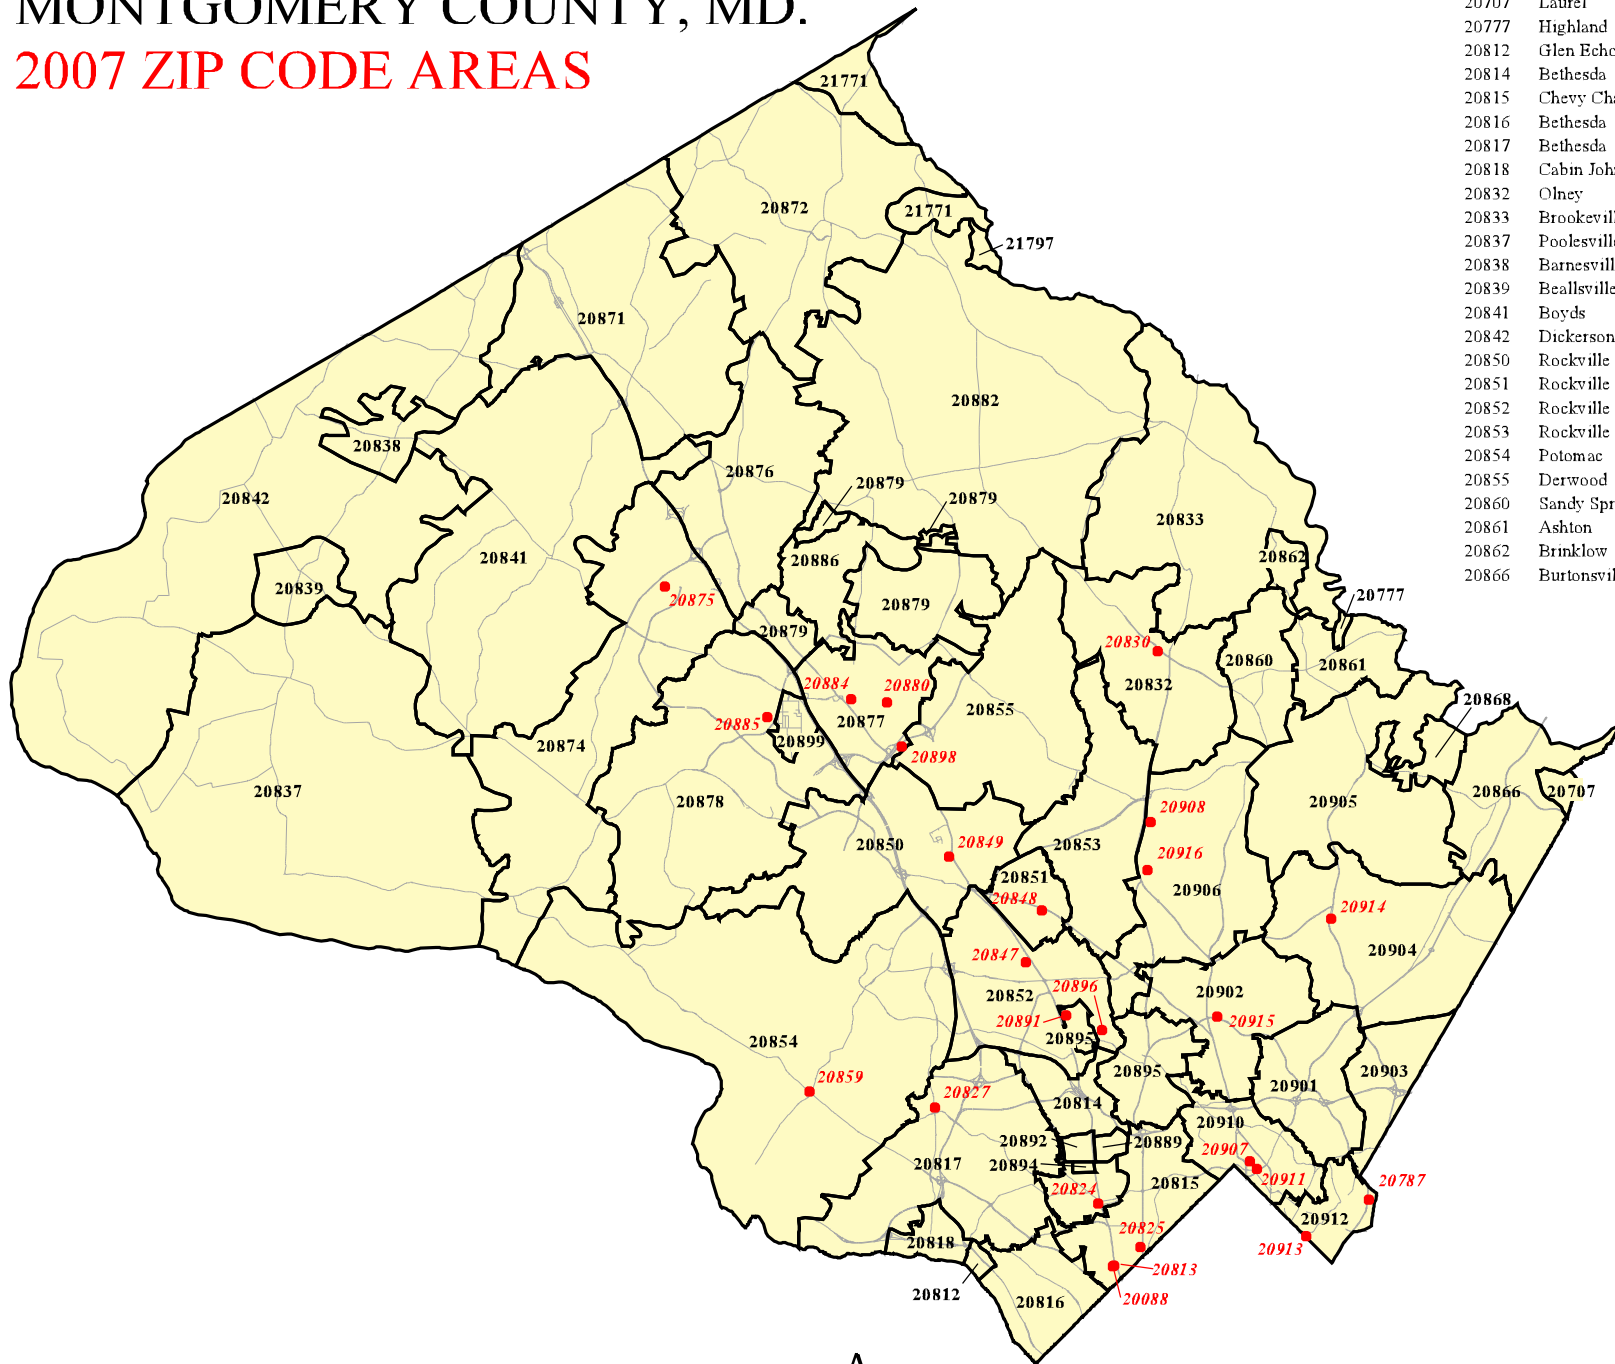

MONTGOMERY COUNTY, MD.

2007 ZIP CODE AREAS

20707	Laurel	20868	Spencerville
20777	Highland	20871	Clarksburg
20812	Glen Echo	20872	Damascus
20814	Bethesda	20874	Germantown
20815	Chevy Chase	20876	Germantown
20816	Bethesda	20877	Gaithersburg
20817	Bethesda	20878	Gaithersburg
20818	Cabin John	20879	Gaithersburg
20832	Olney	20882	Gaithersburg
20833	Brookeville	20886	Montgomery Village
20837	Poolesville	20889	Bethesda
20838	Barnesville	20892	Bethesda
20839	Beallsville	20894	Bethesda
20841	Boysd	20895	Kensington
20842	Dickerson	20899	Gaithersburg
20850	Rockville	20901	Silver Spring
20851	Rockville	20902	Silver Spring
20852	Rockville	20903	Silver Spring
20853	Rockville	20904	Silver Spring
20854	Potomac	20905	Silver Spring
20855	Derwood	20906	Silver Spring
20860	Sandy Spring	20910	Silver Spring
20861	Ashton	20912	Takoma Park
20862	Brinklow	21771	Mount Airy
20866	Burtonsville	21797	Woodbine

POST OFFICE ZIP CODES

20888	Washington
20787	Hyattsville
20813	Bethesda
20824	Bethesda
20825	Chevy Chase
20827	Bethesda
20830	Olney
20847	Rockville
20848	Rockville
20849	Rockville
20859	Potomac
20875	Germantown
20880	Washington Grove
20884	Gaithersburg
20885	Gaithersburg
20891	Kensington
20896	Garrett Park
20898	Gaithersburg
20907	Silver Spring
20908	Silver Spring
20911	Silver Spring
20913	Takoma Park
20914	Silver Spring
20915	Silver Spring
20916	Silver Spring