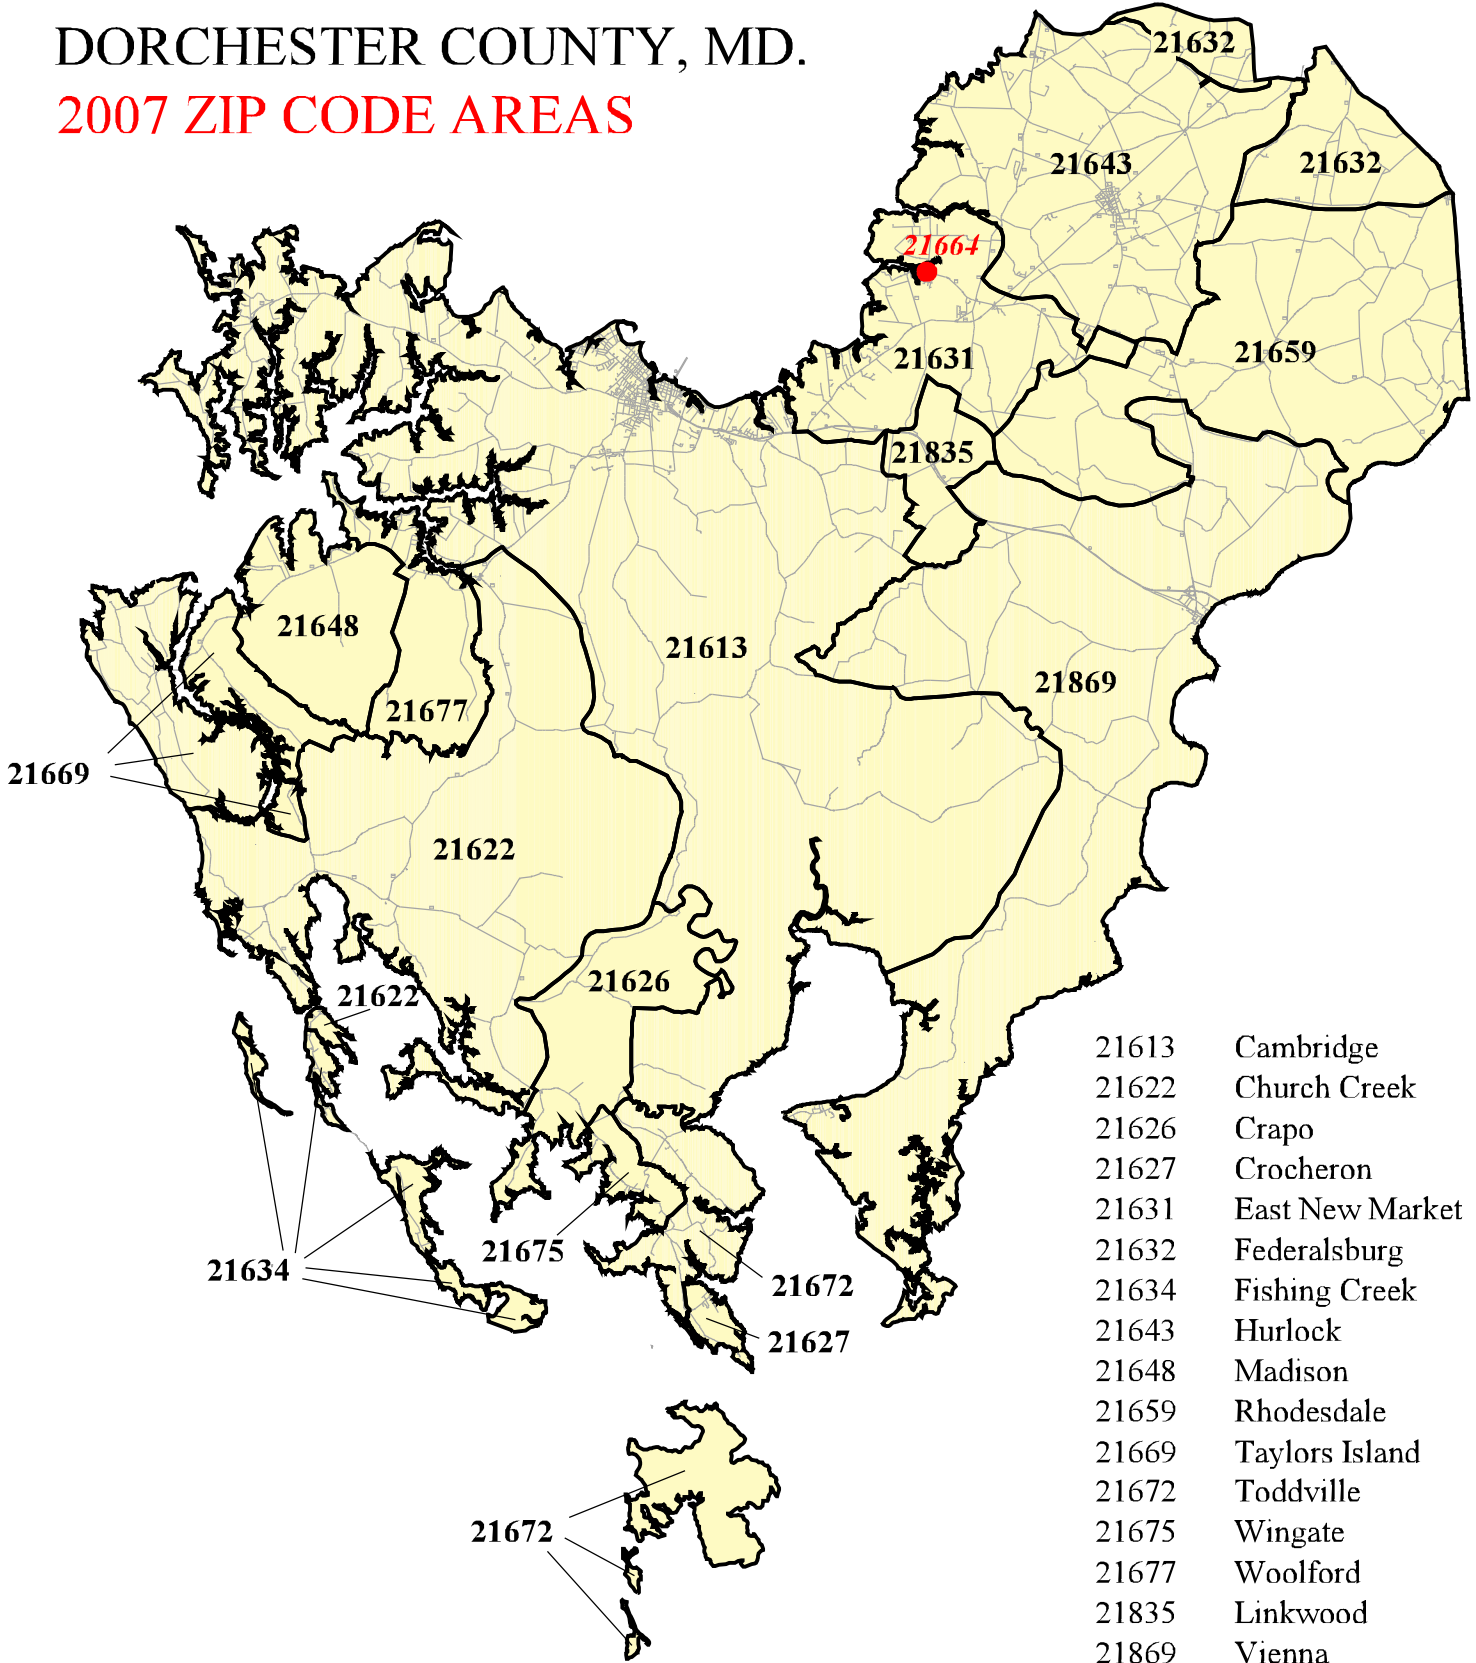

DORCHESTER COUNTY, MD.

2007 ZIP CODE AREAS

- 21613 Cambridge
- 21622 Church Creek
- 21626 Crapo
- 21627 Crocheron
- 21631 East New Market
- 21632 Federalsburg
- 21634 Fishing Creek
- 21643 Hurlock
- 21648 Madison
- 21659 Rhodesdale
- 21669 Taylors Island
- 21672 Toddville
- 21675 Wingate
- 21677 Woolford
- 21835 Linkwood
- 21869 Vienna

POST OFFICE ZIP CODES

21664 Secretary