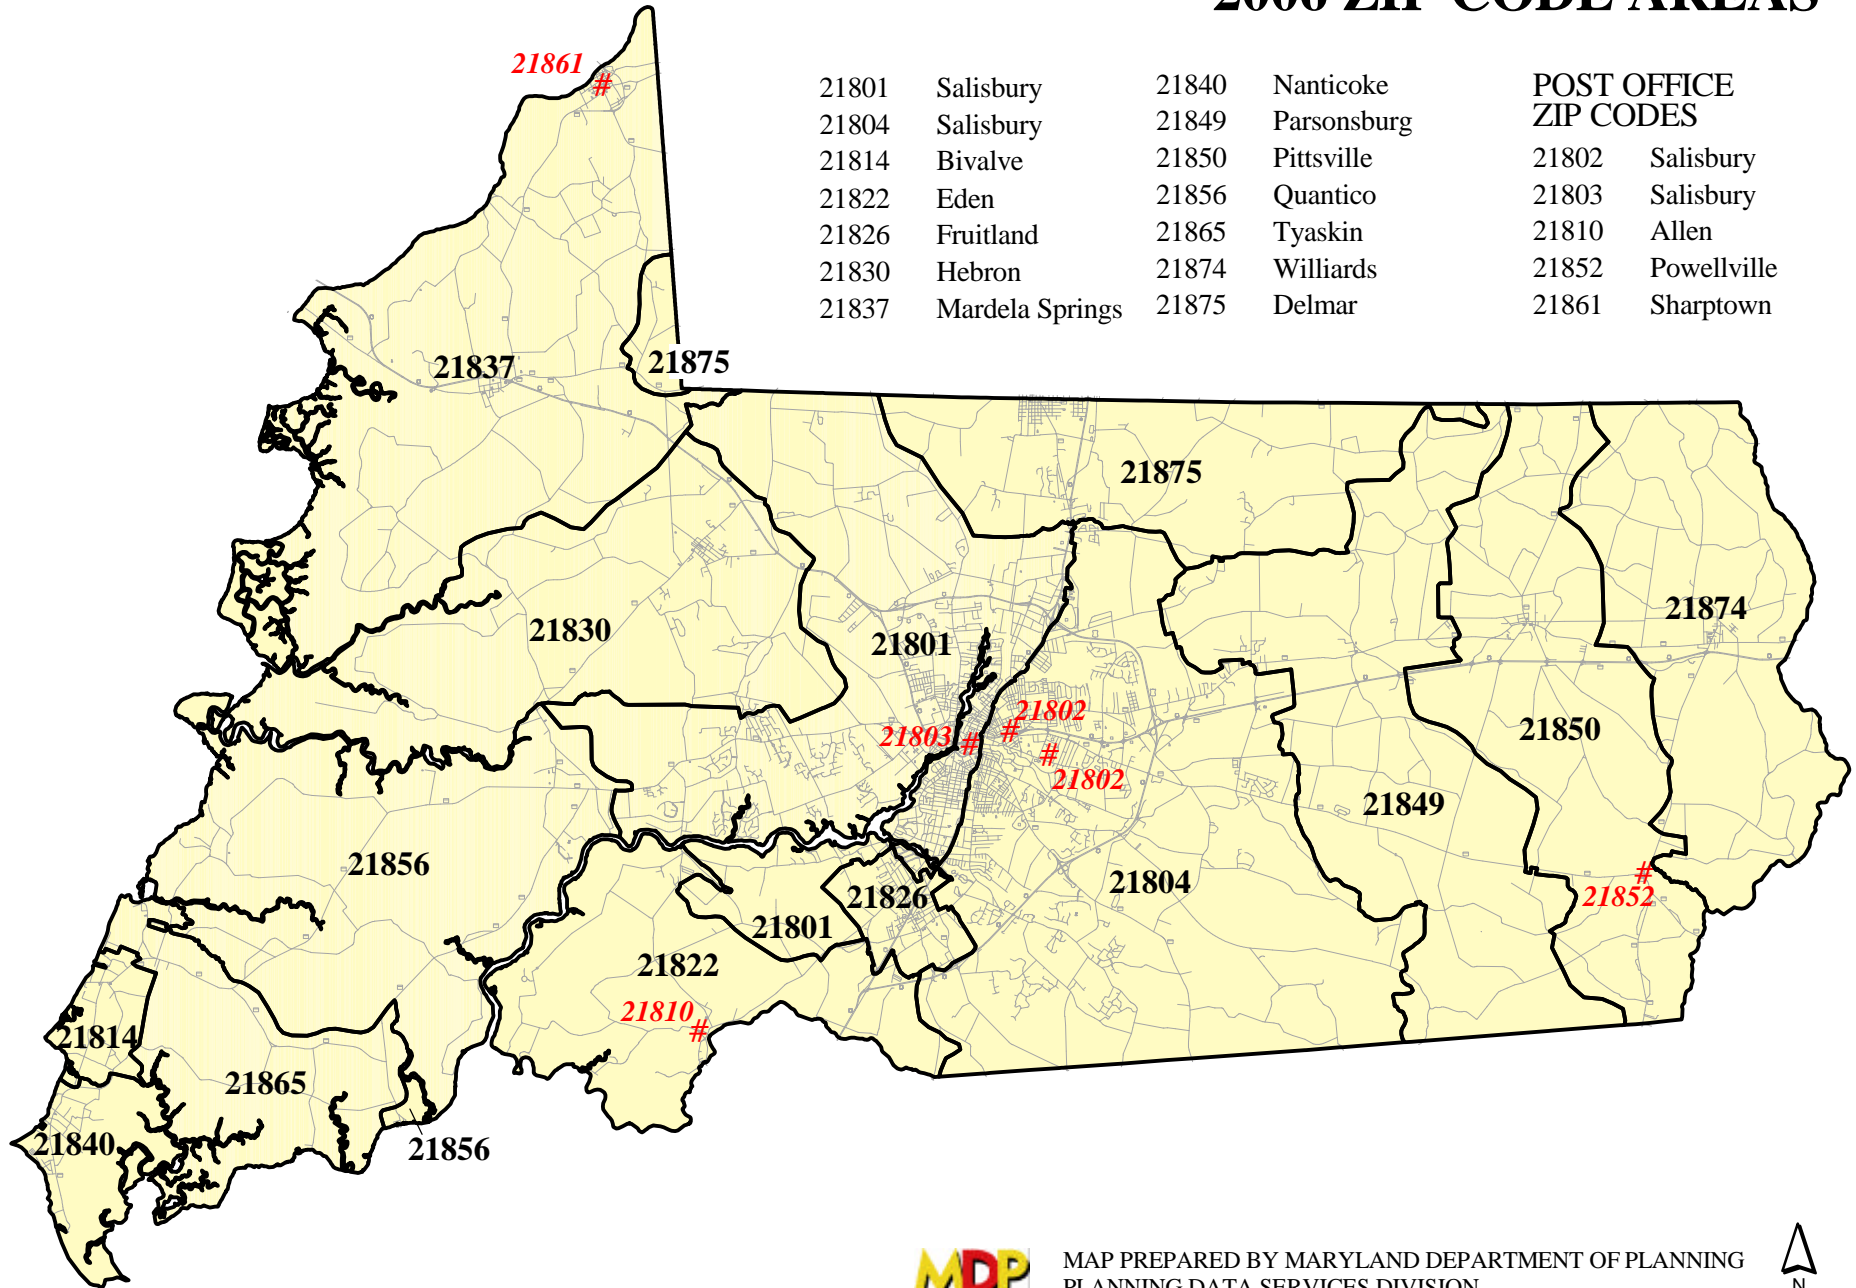

WICOMICO COUNTY, MARYLAND

2006 ZIP CODE AREAS

21801	Salisbury	21840	Nanticoke	POST OFFICE	
21804	Salisbury	21849	Parsonsborg	ZIP CODES	
21814	Bivalve	21850	Pittsville	21802	Salisbury
21822	Eden	21856	Quantico	21803	Salisbury
21826	Fruitland	21865	Tyaskin	21810	Allen
21830	Hebron	21874	Williards	21852	Powellville
21837	Mardela Springs	21875	Delmar	21861	Sharptown

MAP PREPARED BY MARYLAND DEPARTMENT OF PLANNING
PLANNING DATA SERVICES DIVISION