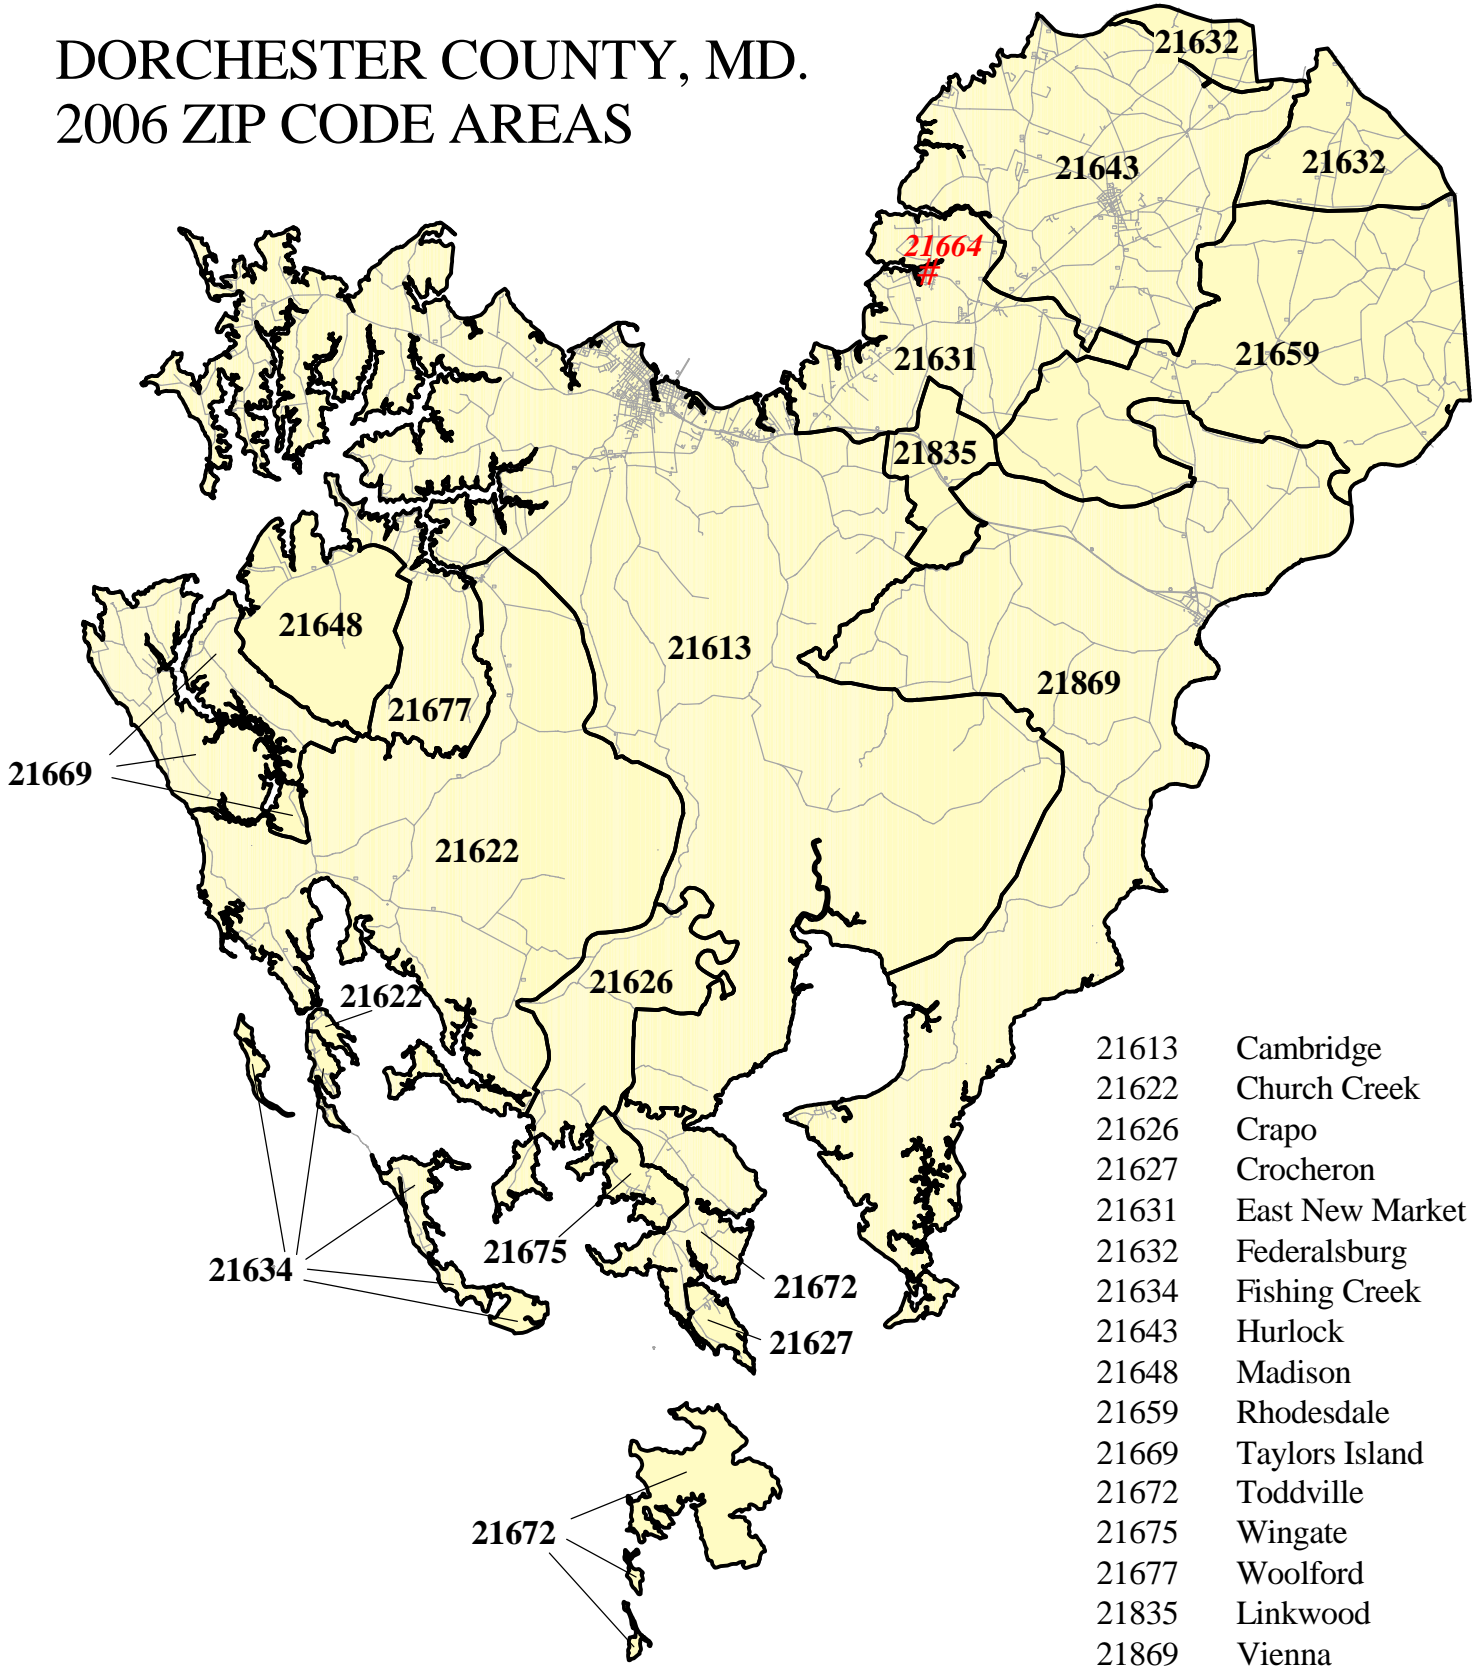

DORCHESTER COUNTY, MD. 2006 ZIP CODE AREAS

- 21613 Cambridge
- 21622 Church Creek
- 21626 Crapo
- 21627 Crocheron
- 21631 East New Market
- 21632 Federalsburg
- 21634 Fishing Creek
- 21643 Hurlock
- 21648 Madison
- 21659 Rhodesdale
- 21669 Taylors Island
- 21672 Toddville
- 21675 Wingate
- 21677 Woolford
- 21835 Linkwood
- 21869 Vienna

POST OFFICE ZIP CODES

21664 Secretary