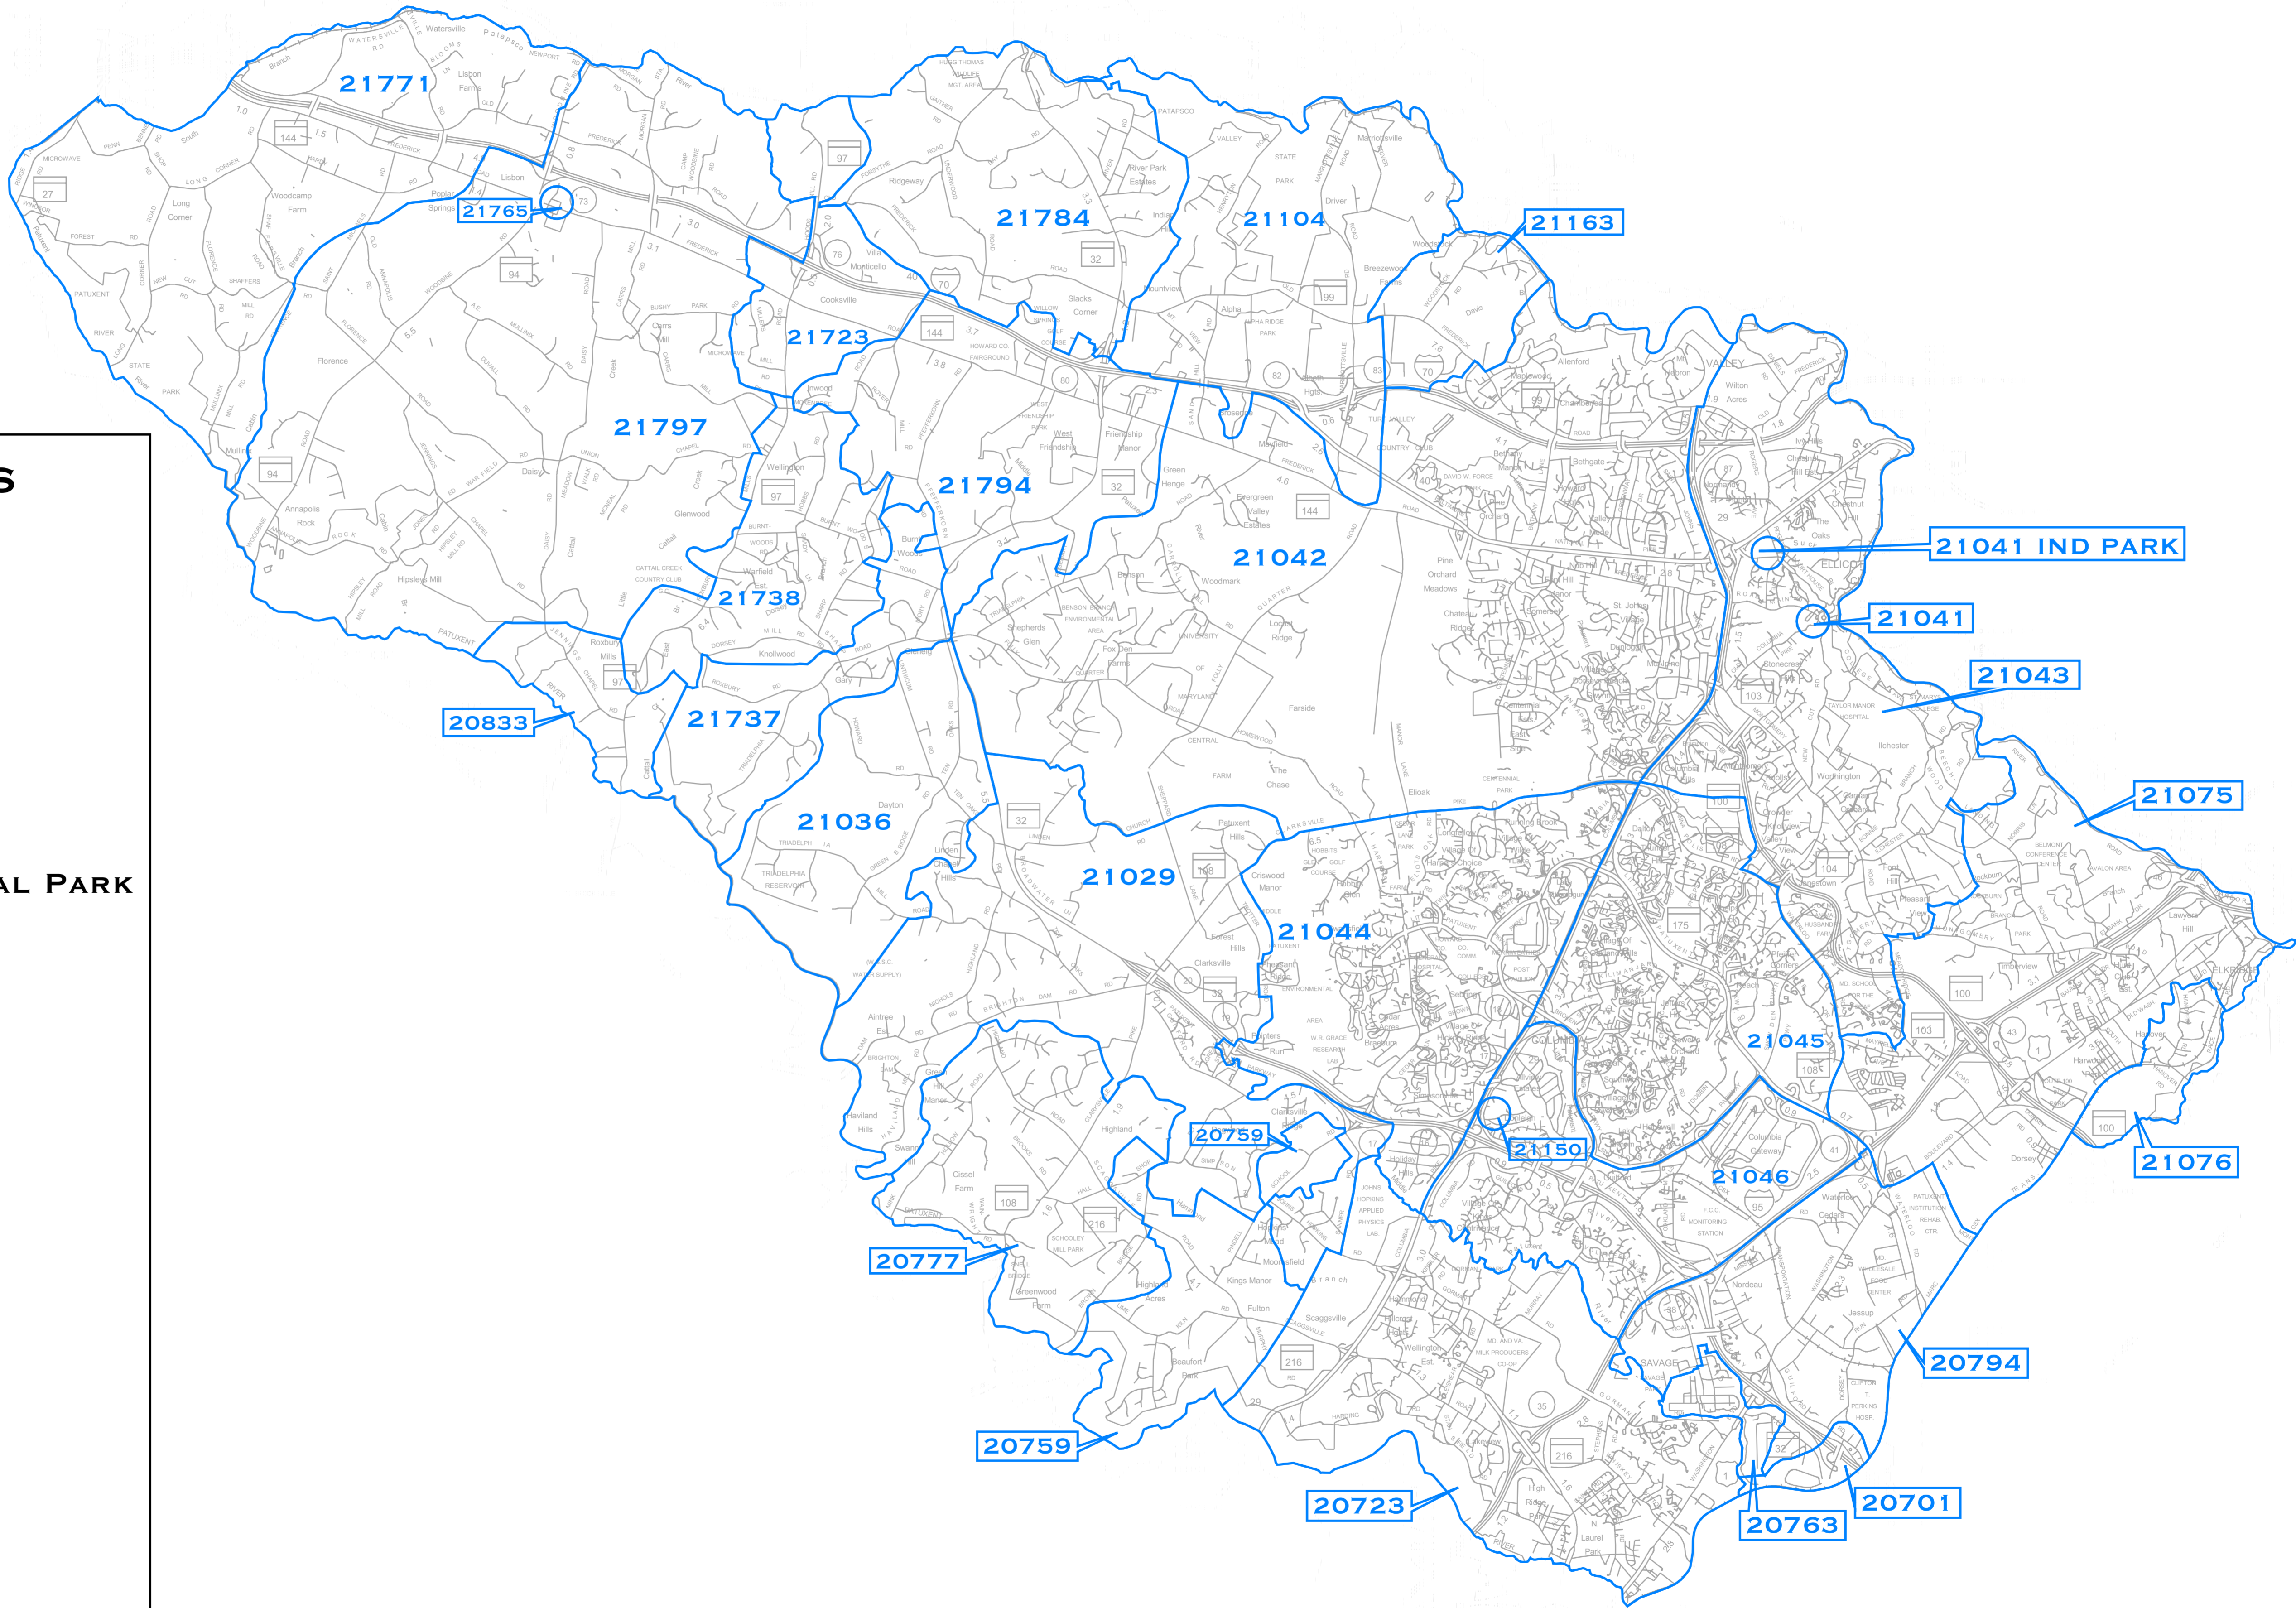

HOWARD COUNTY, MARYLAND

2002 ZIP CODE AREAS

2002 ZIP CODE AREAS

20701	ANNAPOLIS JUNCTION
20723	LAUREL
20759	FULTON
20763	SAVAGE
20777	HIGHLAND
20794	JESSUP
20833	BROOKEVILLE
21029	CLARKSVILLE
21036	DAYTON
21041	ELLICOTT CENTER INDUSTRIAL PARK
21041	ELLICOTT CITY
21042	ELLICOTT CITY (WEST)
21043	ELLICOTT CITY (SOUTH)
21044	COLUMBIA (WEST)
21045	COLUMBIA (EAST)
21046	COLUMBIA (SOUTH)
21075	ELKRIDGE
21076	HANOVER
21104	MARRIOTTSVILLE
21150	SIMPSONVILLE
21163	WOODSTOCK
21723	COOKSVILLE
21737	GLENELG
21738	GLENWOOD
21765	LISBON
21771	MOUNT AIRY
21784	SYKESVILLE
21794	WEST FRIENDSHIP
21797	WOODBINE

PREPARED BY THE MARYLAND DEPARTMENT OF PLANNING
 PLANNING DATA SERVICES DIVISION, GIS SECTION