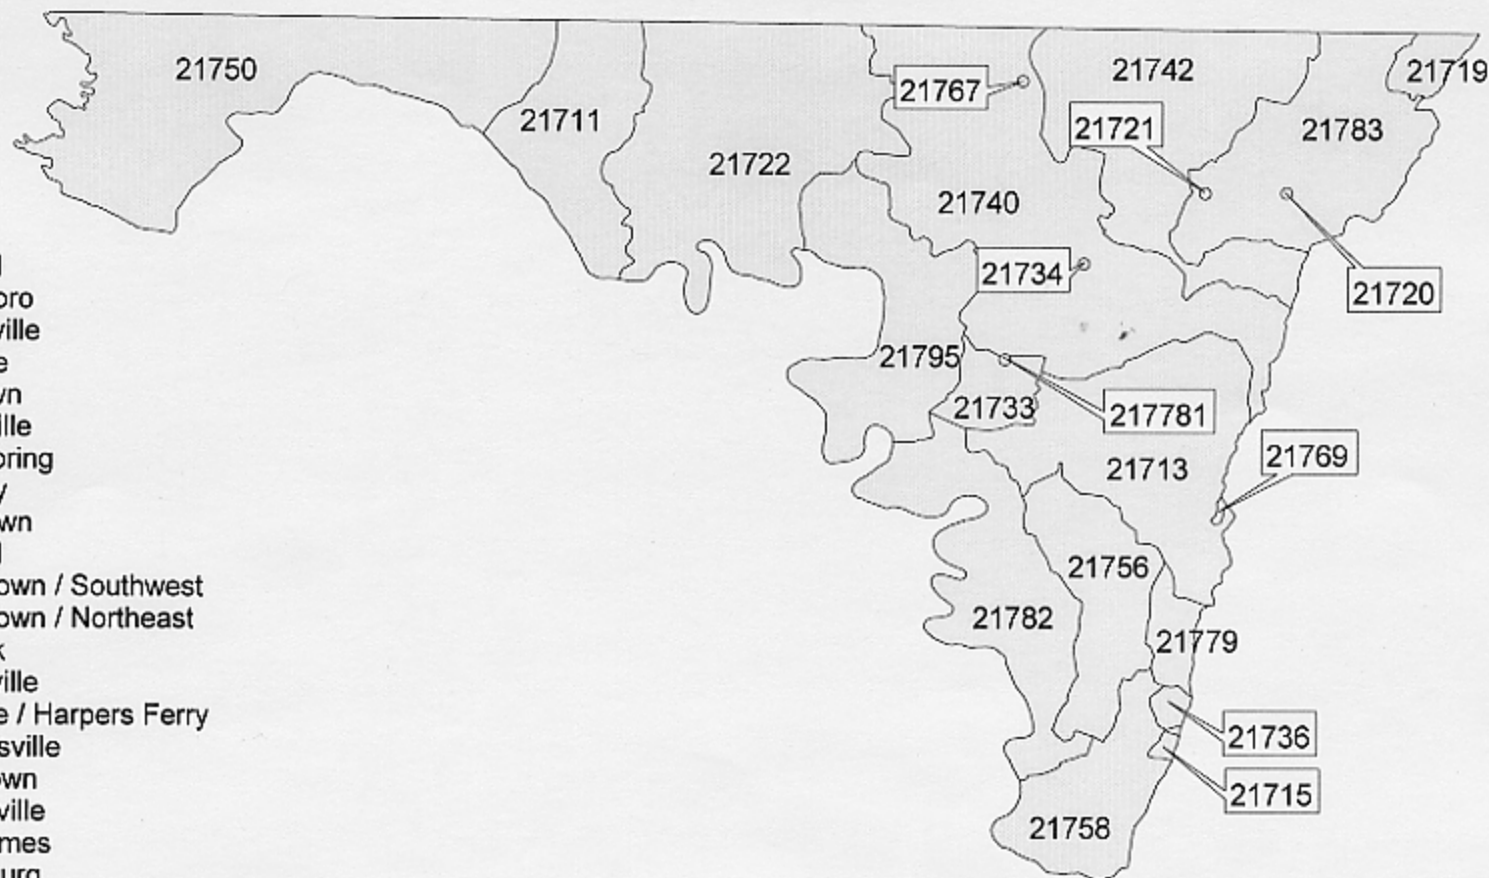

# WASHINGTON COUNTY, MARYLAND 2000 ZIP CODE AREAS

- 21711 Big Pool
- 21713 Boonsboro
- 21715 Brownsville
- 21719 Cascade
- 21720 Cavetown
- 21721 Chewsville
- 21722 Clear Spring
- 21733 Fair Play
- 21734 Funkstown
- 21736 Gapland
- 21740 Hagerstown / Southwest
- 21742 Hagerstown / Northeast
- 21750 Hancock
- 21756 Keedysville
- 21758 Knoxville / Harpers Ferry
- 21767 Maugansville
- 21769 Middletown
- 21779 Rohrsville
- 21781 Saint James
- 21782 Sharpsburg
- 21783 Smithsburg
- 21795 Williamsport

MAP PREPARED BY THE MARYLAND DEPARTMENT  
OF PLANNING, PLANNING DATA SERVICES