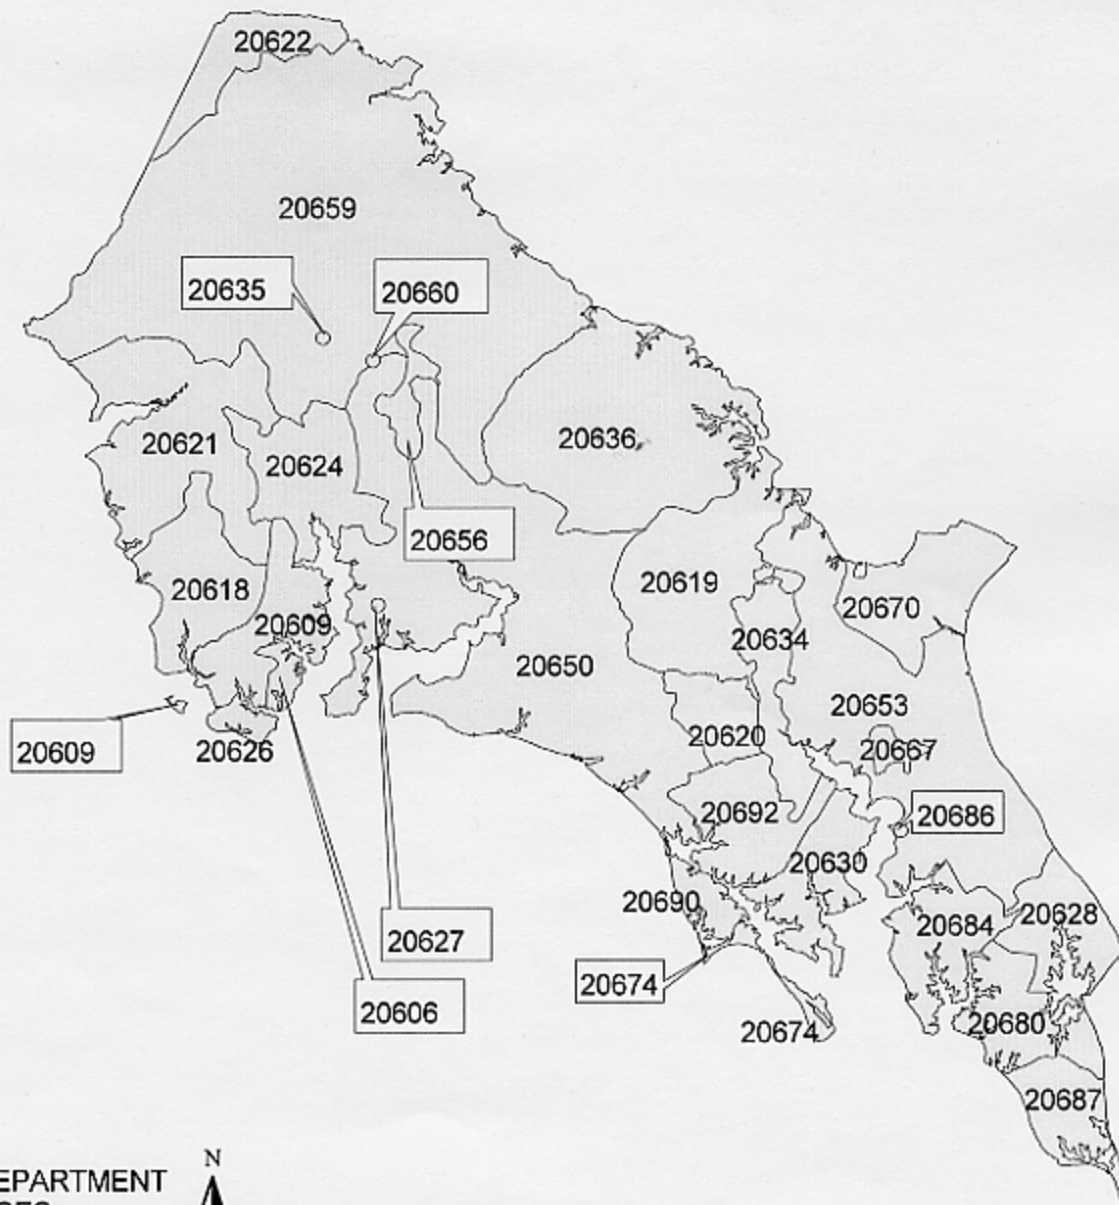

ST. MARY'S COUNTY, MARYLAND 2000 ZIP CODE AREAS

20606 Abell
20609 Avenue
20618 Bushwood
20619 California
20620 Callaway
20621 Chaptico
20622 Charlotte Hall
20624 Clements
20626 Coltons Point
20627 Comptons
20628 Dameron
20630 Drayden
20634 Great Mills
20635 Helen
20636 Hollywood
20650 Leonardtown
20653 Lexington Park
20656 Loveville
20659 Mechanicsville
20660 Morganza
20667 Park Hall
20670 Patuxent River
20674 Piney Point
20680 Ridge
20684 St. Inigoes
20686 St. Mary's
20687 Scotland
20690 Tall Timbers
20692 Valley Lee

MAP PREPARED BY THE MARYLAND DEPARTMENT
OF PLANNING, PLANNING DATA SERVICES