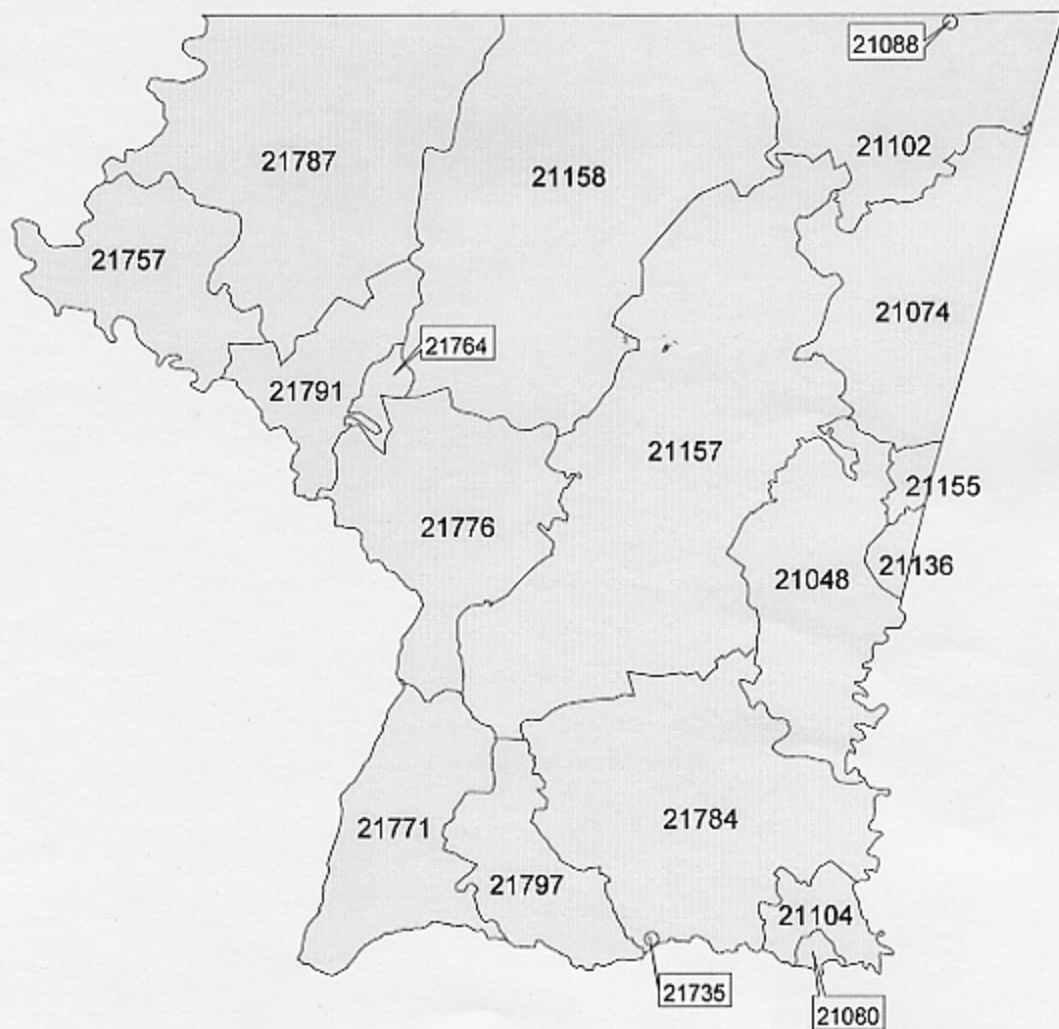

CARROLL COUNTY, MARYLAND

2000 ZIP CODE AREAS

- 21048 Finksburg
- 21074 Hampstead
- 21080 Henryton
- 21088 Lineboro
- 21102 Manchester
- 21104 Marriotsville
- 21136 Reisterstown
- 21155 Upperco
- 21157 Westminister
- 21158 Westminister
- 21735 Gaither
- 21757 Keymar
- 21764 Linwood
- 21771 Mount Airy
- 21776 New Windsor
- 21784 Sykesville
- 21787 Taneytown
- 21791 Union Bridge
- 21797 Woodbine

MAP PREPARED BY THE MARYLAND DEPARTMENT
OF PLANNING, PLANNING DATA SERVICES