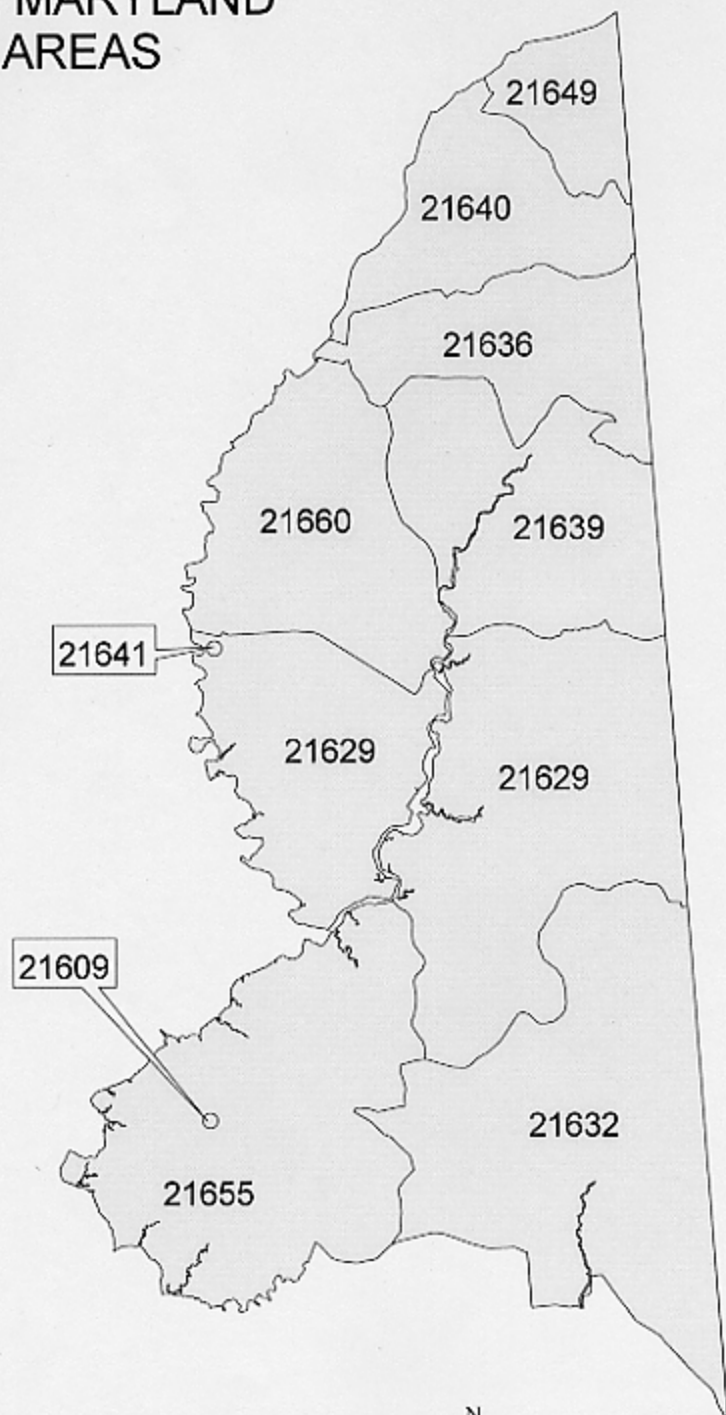

CAROLINE COUNTY, MARYLAND

2000 ZIP CODE AREAS

21609 Bethlehem
21629 Denton
21632 Federalsburg
21636 Goldsboro
21639 Greensboro
21640 Henderson
21641 Hillsboro
21649 Marydel
21655 Preston
21660 Ridgely

MAP PREPARED BY THE MARYLAND DEPARTMENT
OF PLANNING, PLANNING DATA SERVICES