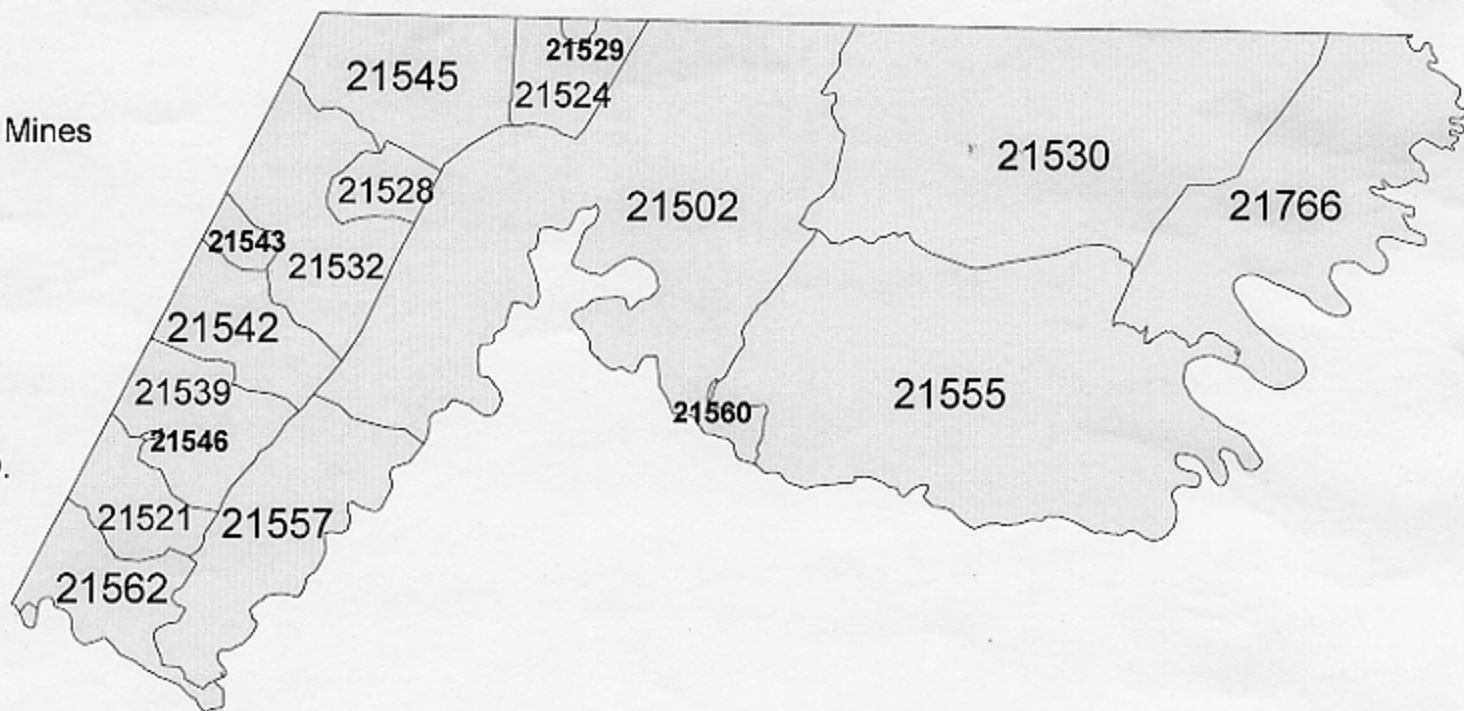

ALLEGANY COUNTY, MARYLAND

2000 ZIP CODE AREAS

21502 Cumberland
21521 Barton
21524 Corriganville
21528 Eckhart - Eckhart Mines
21529 Eilerslie
21530 Flintstone
21532 Frostburg
21539 Lonaconing
21540 Luke
21542 Midland
21543 Midlothian
21545 Mount Savage
21546 Nikep - Pekin P.O.
21555 Oldtown
21557 Rawlings
21560 Spring Gap
21562 Westernport
21766 Little Orleans

MAP PREPARED BY THE MARYLAND DEPARTMENT
OF PLANNING, PLANNING DATA SERVICES