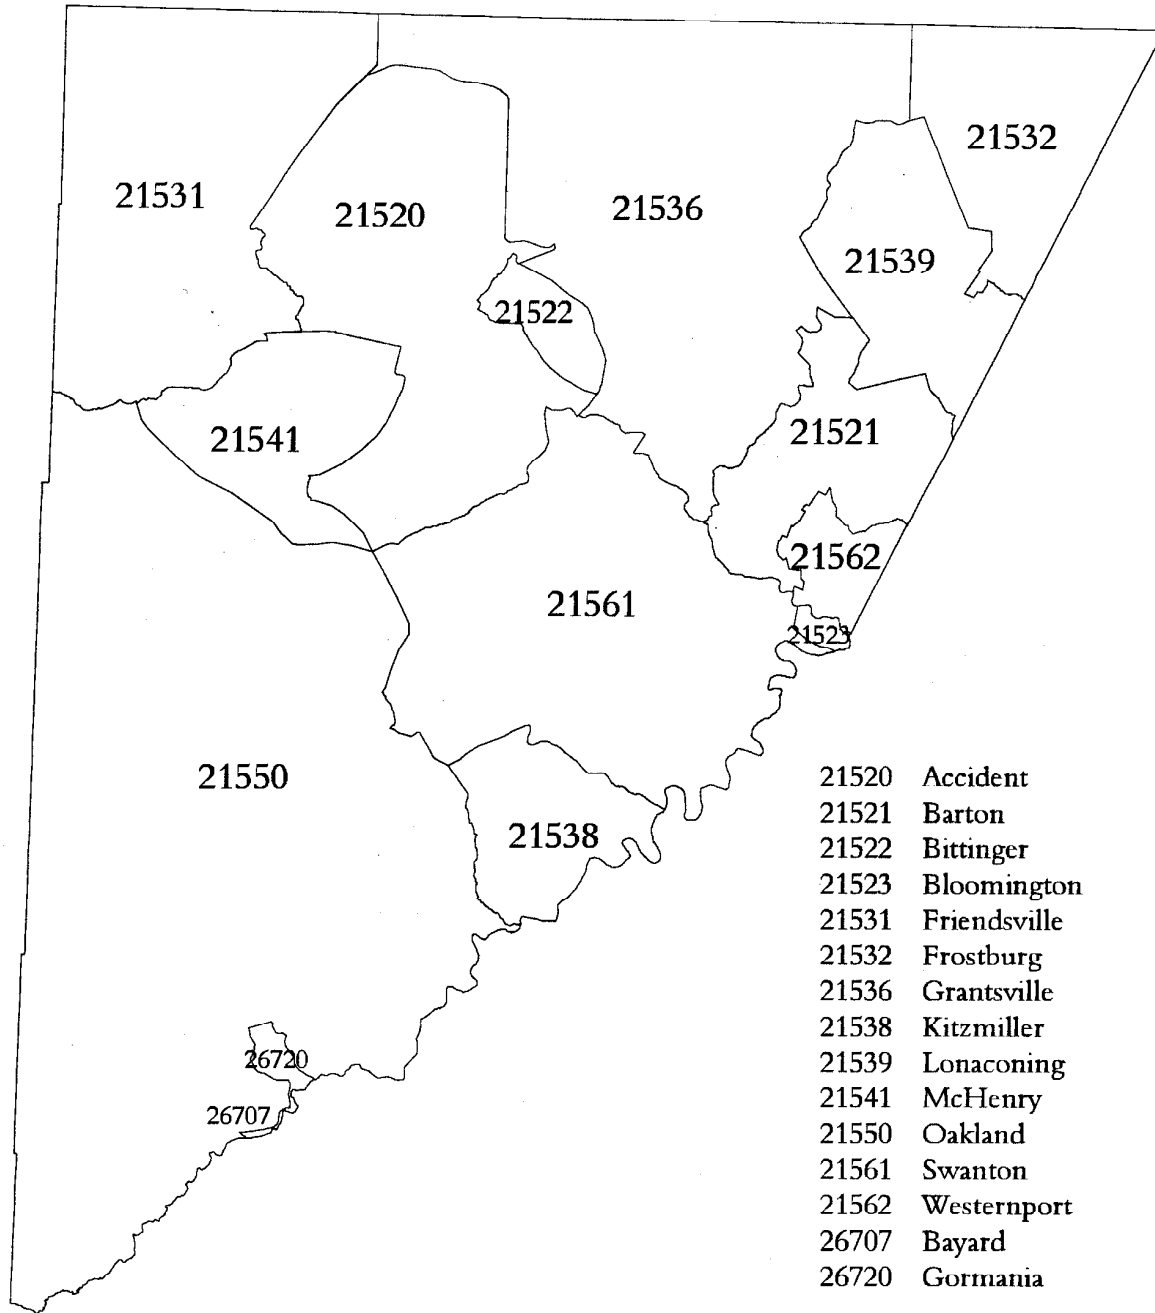

GARRETT COUNTY, MARYLAND

1997 ZIP CODE AREAS

MAP PREPARED BY THE MARYLAND OFFICE
OF PLANNING, PLANNING DATA SERVICES