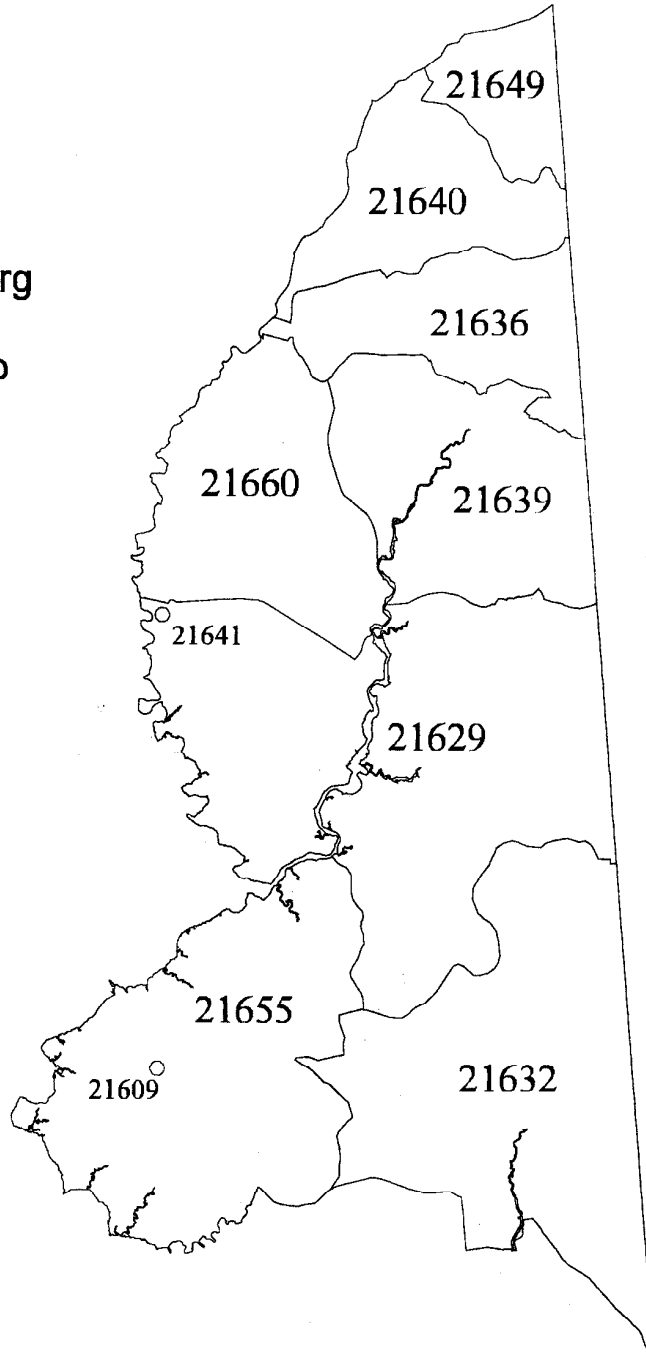

CAROLINE COUNTY, MARYLAND

1997 ZIP CODE AREAS

- 21609 Bethlehem
- 21629 Denton
- 21632 Federalsburg
- 21636 Goldsboro
- 21639 Greensboro
- 21640 Henderson
- 21641 Hillsboro
- 21649 Marydel
- 21655 Preston
- 21660 Ridgely

MAP PREPARED BY THE MARYLAND OFFICE
OF PLANNING, PLANNING DATA SERVICES