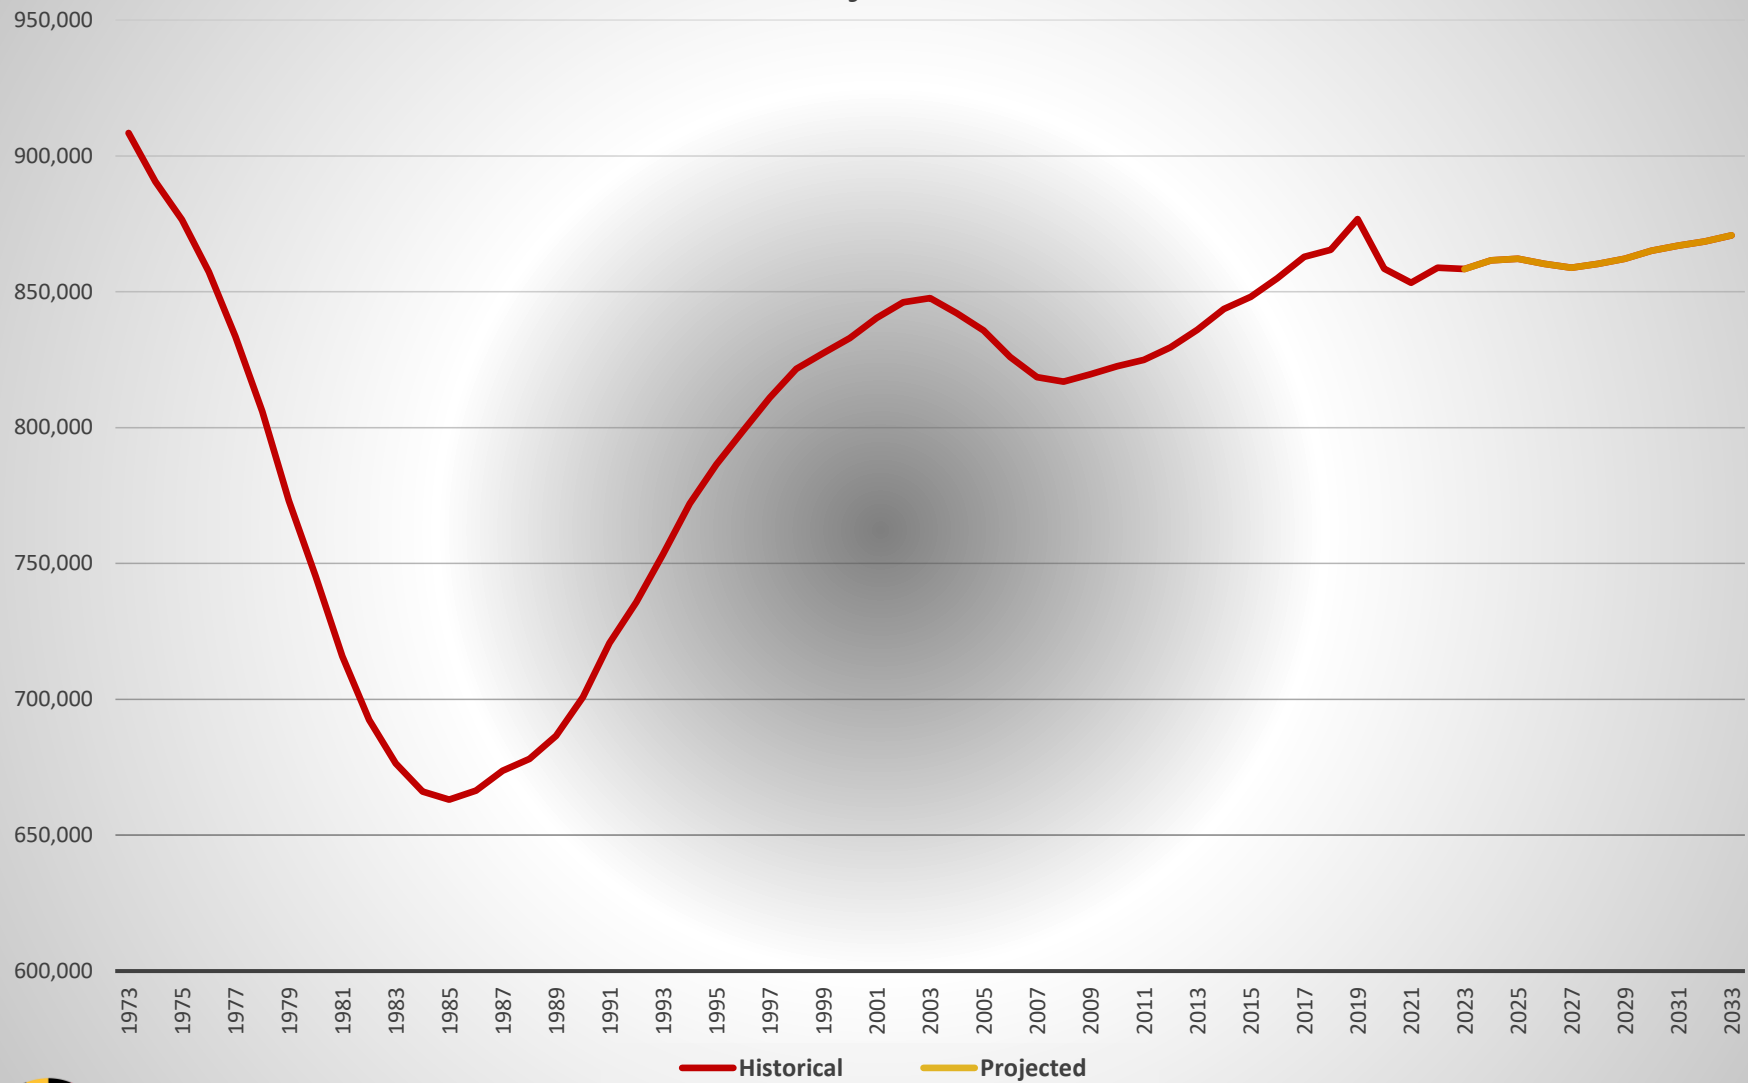

Chart 6. Total Public School Enrollment in Maryland, Historical and Projected, 1973 - 2033 *

* Includes K thru 12

Source: Maryland State Department of Education (historical) and the Maryland Department of Planning (projections)