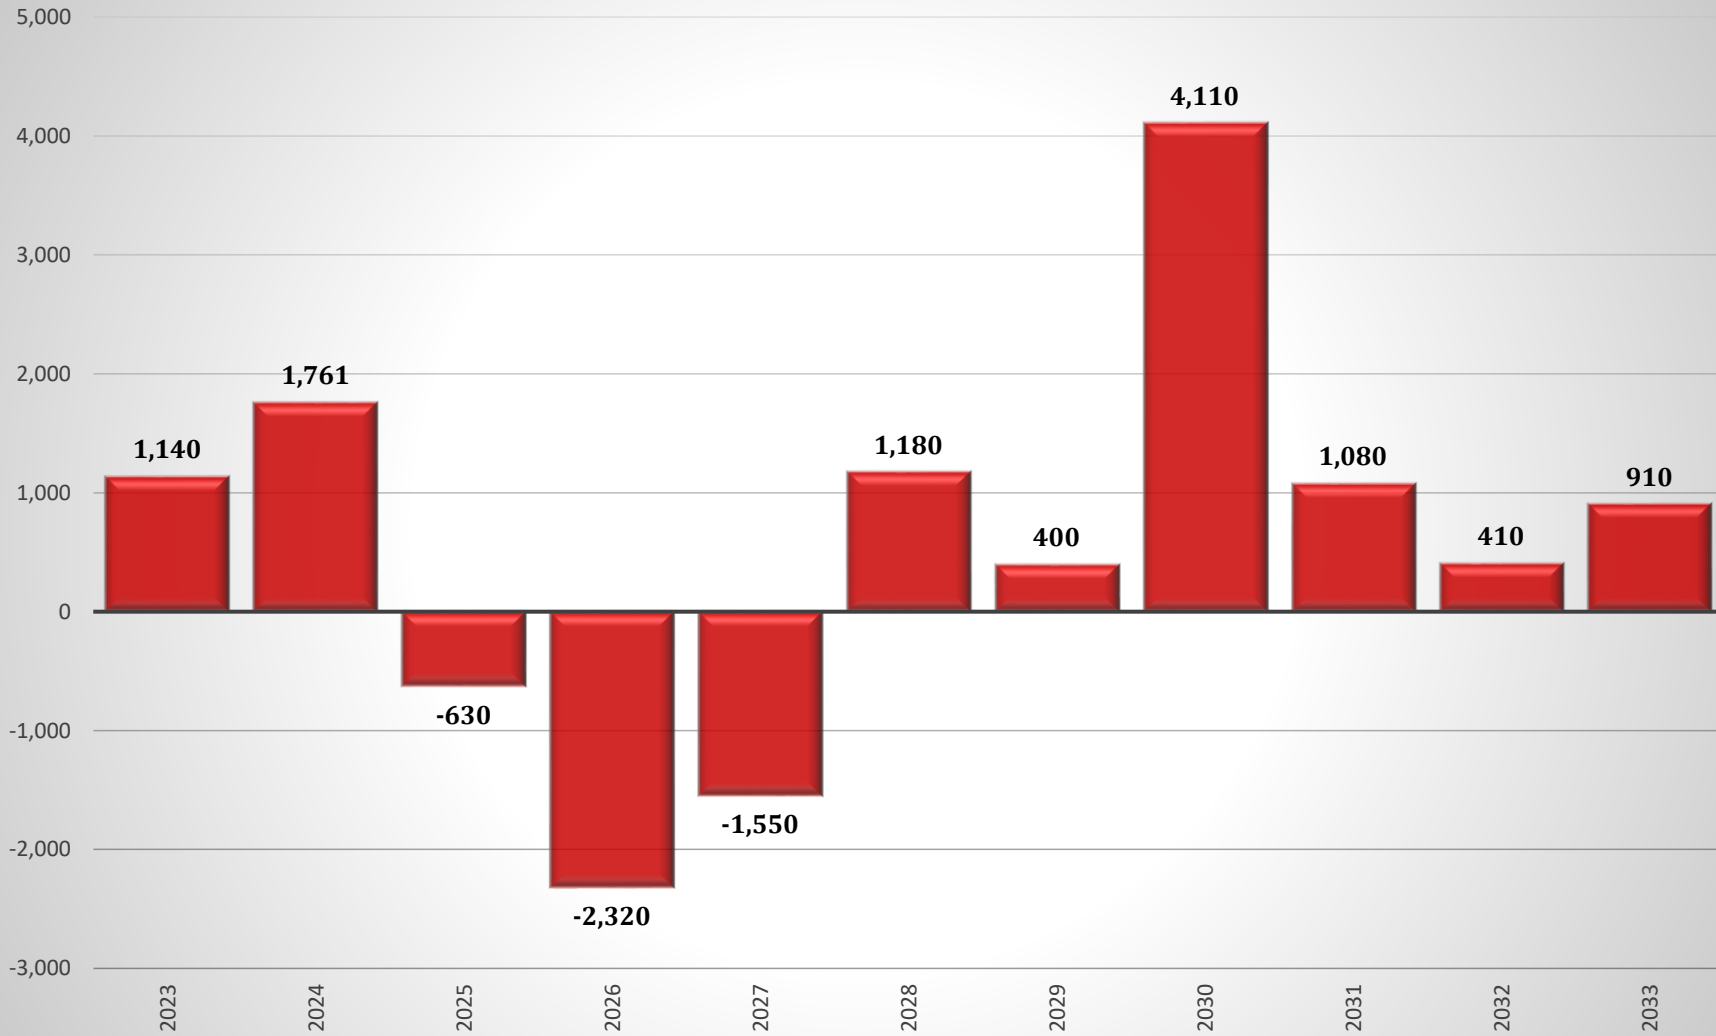

Chart 5. Projected Annual Change in Public High School Enrollment in Maryland, 2023 - 2033 *

* Grades 9 thru 12
Source: Maryland Department of Planning