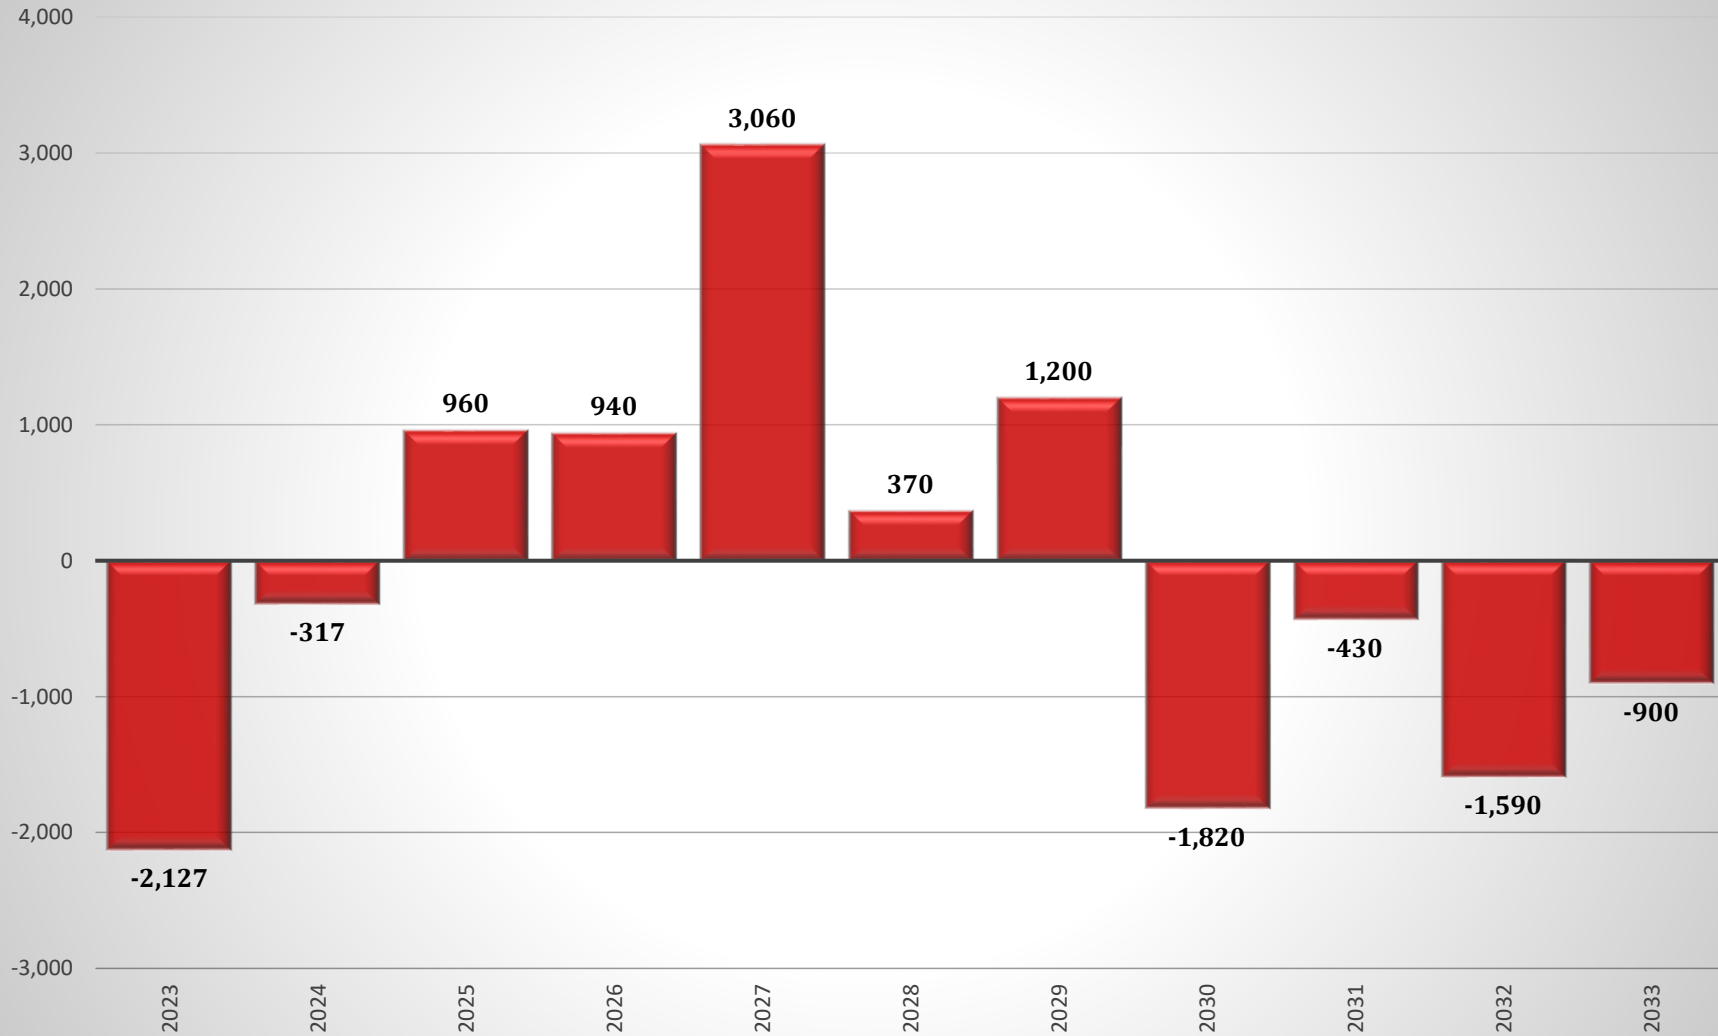

Chart 4. Projected Annual Change in Public Middle School Enrollment in Maryland, 2023 - 2033 *

* Grades 6 thru 8
Source: Maryland Department of Planning