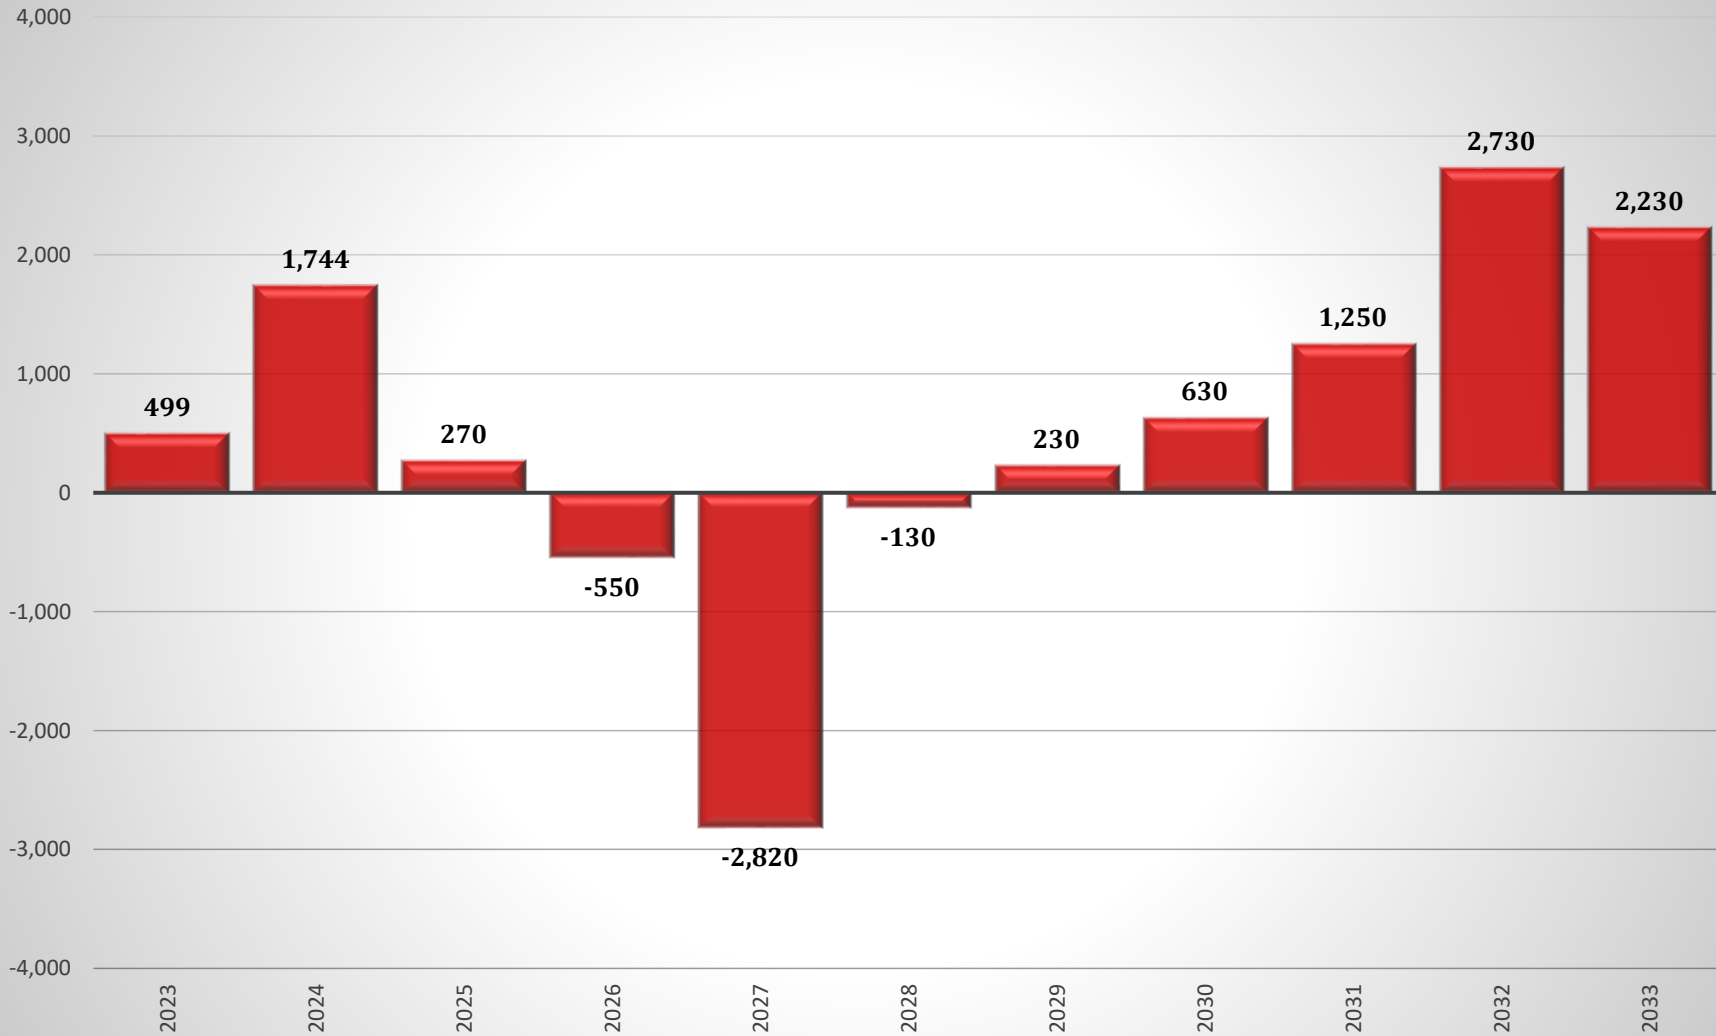

Chart 3. Projected Annual Change in Public Elementary School Enrollment in Maryland, 2023 - 2033 *

* Grades K thru 5
Source: Maryland Department of Planning