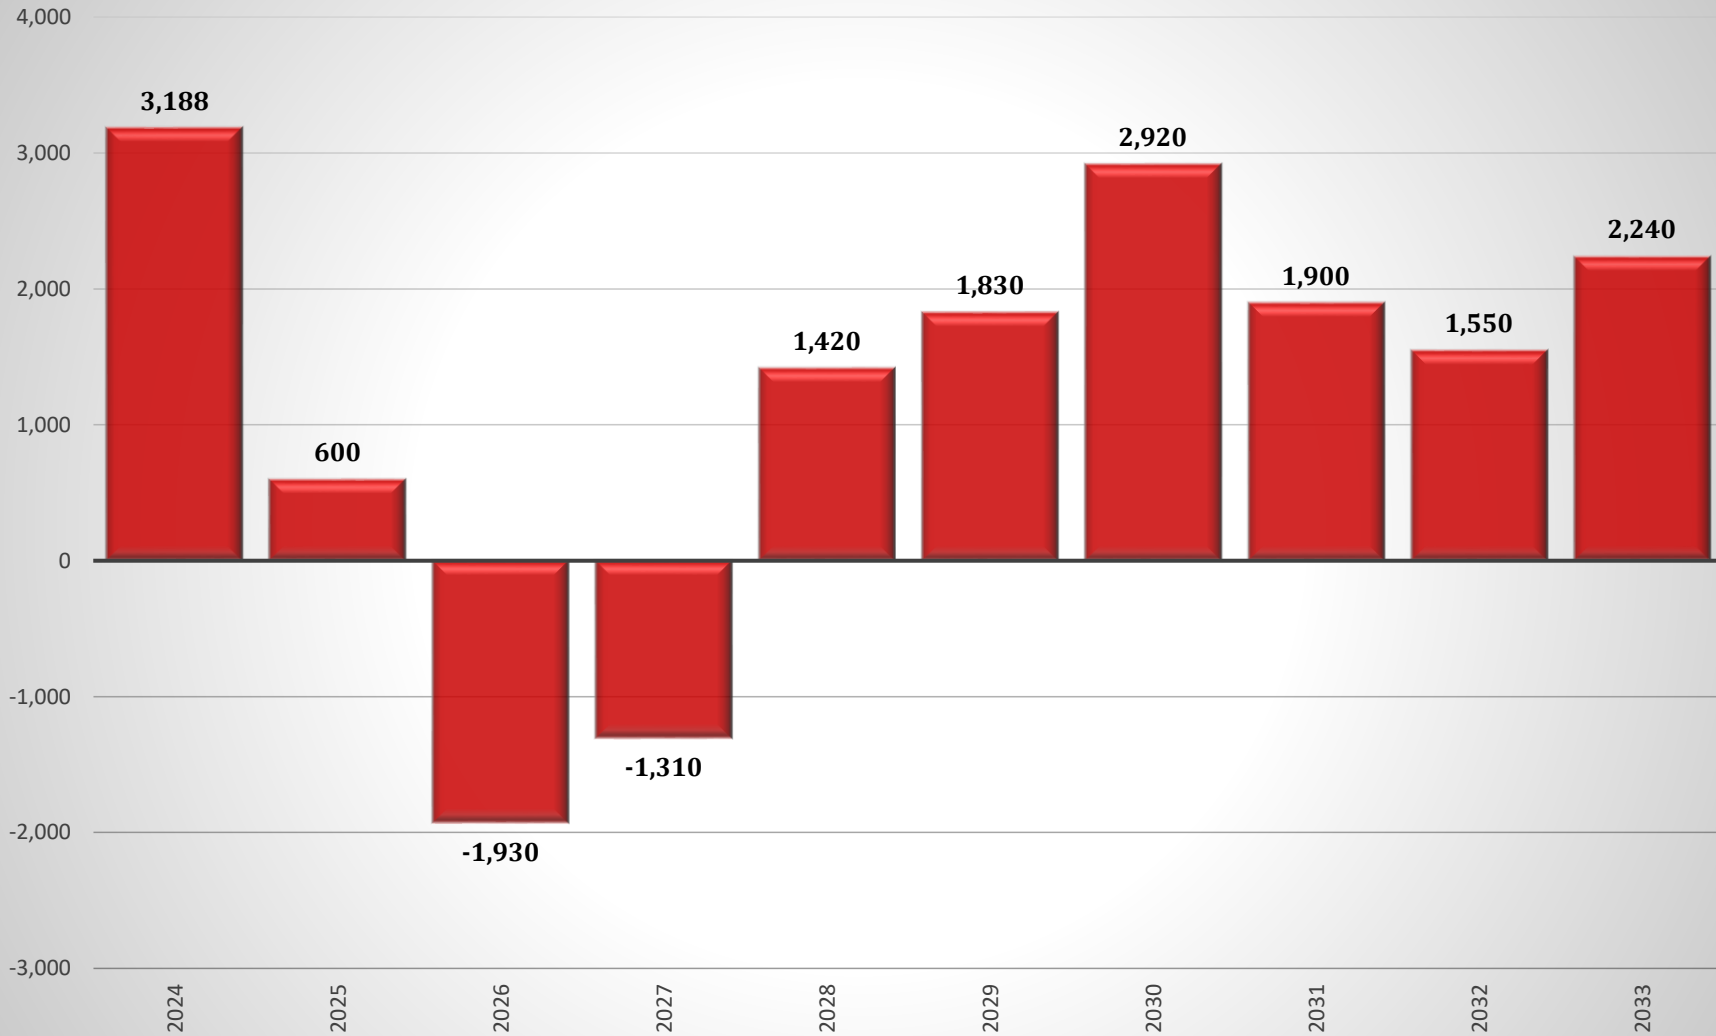

Chart 2. Projected Annual Change in Total Public School Enrollment in Maryland, 2024 - 2033 *

* Grades K thru 12
Source: Maryland Department of Planning