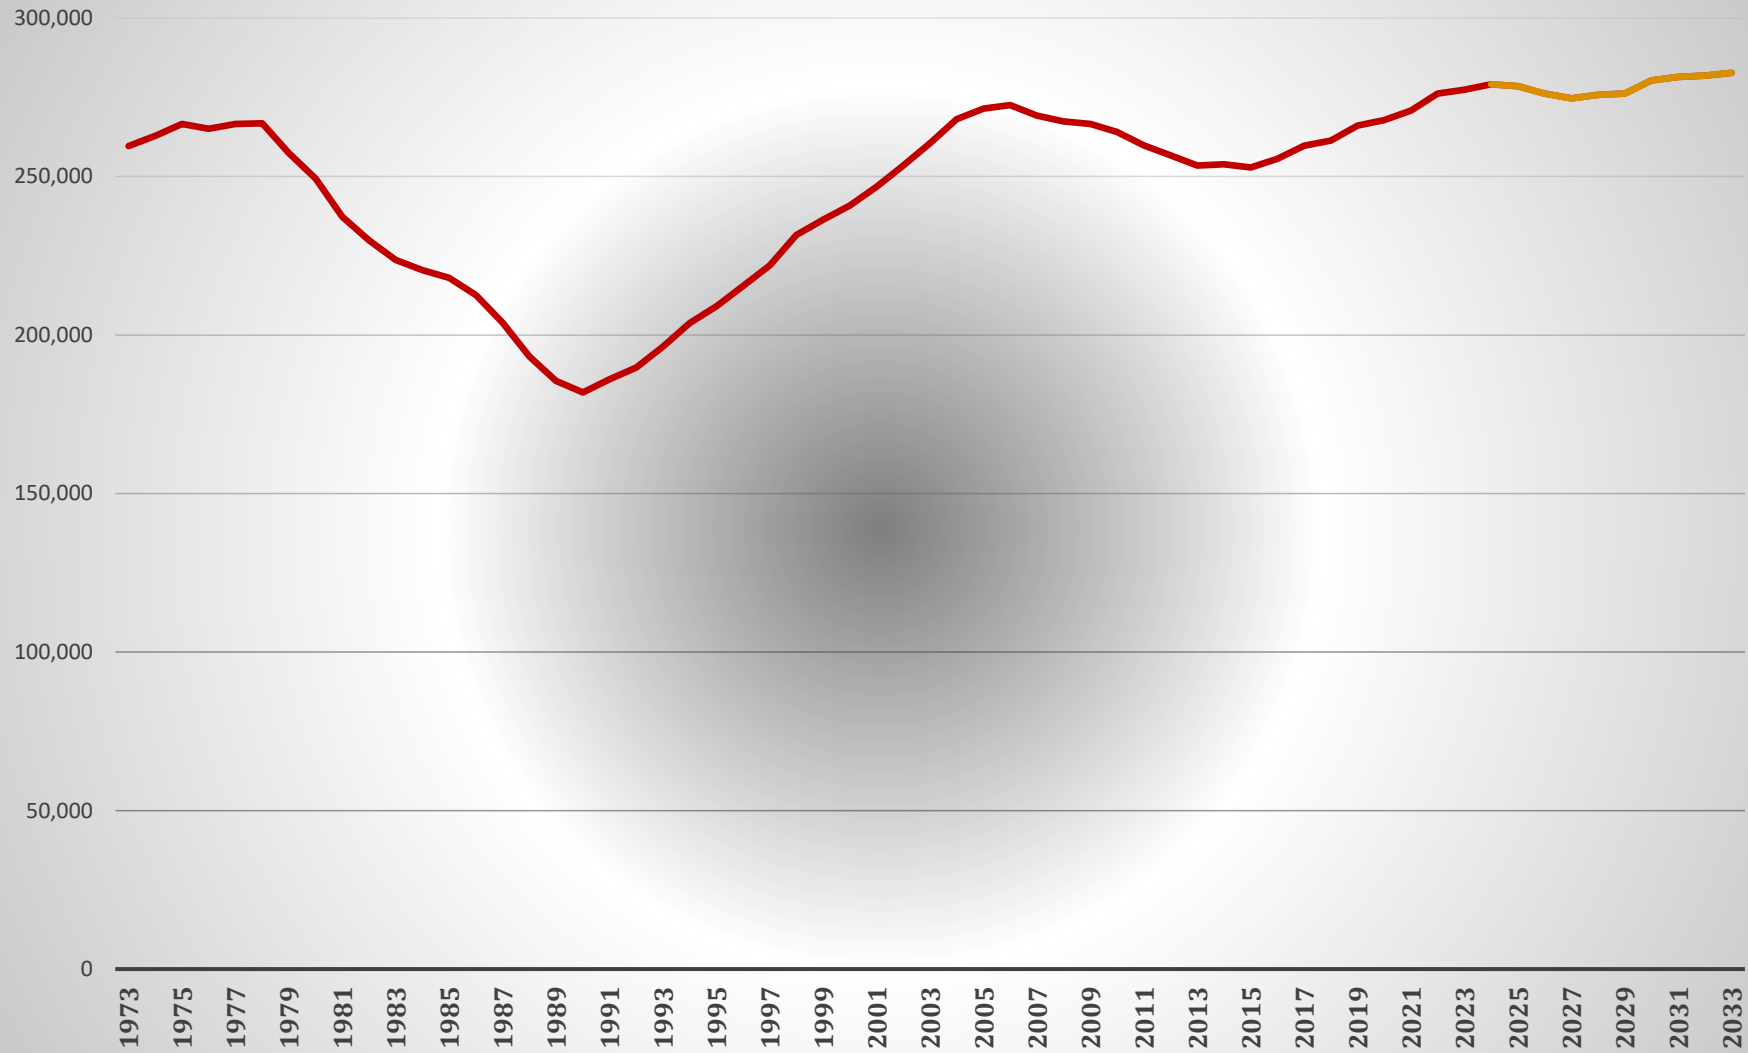

Chart 18. Public High School Enrollment in Maryland, Historical and Projected, 1973 - 2033 *

* includes grades 9 thru 12

Source: Maryland State Department of Education (historical) and the Maryland Department of Planning (projections)