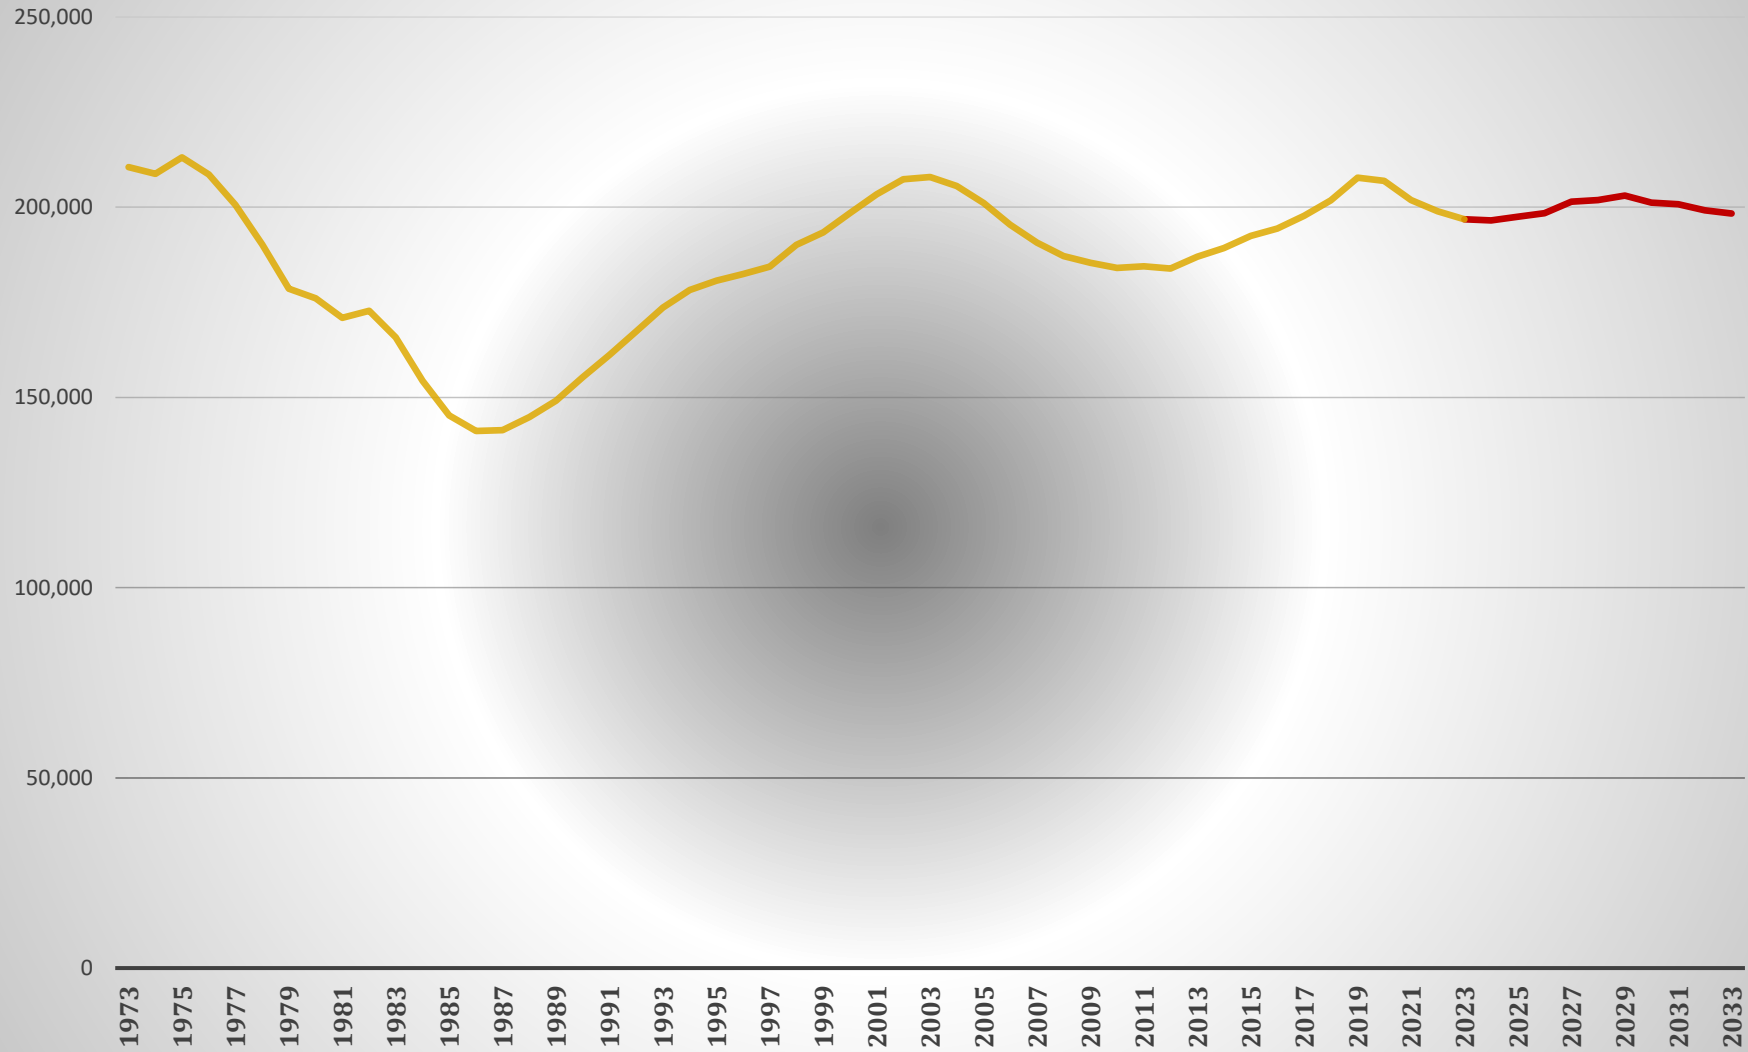

Chart 17. Public Middle School Enrollment in Maryland, Historical and Projected, 1973 - 2033 *

* includes grades 6 thru 8

Source: Maryland State Department of Education (historical) and the Maryland Department of Planning (projections)