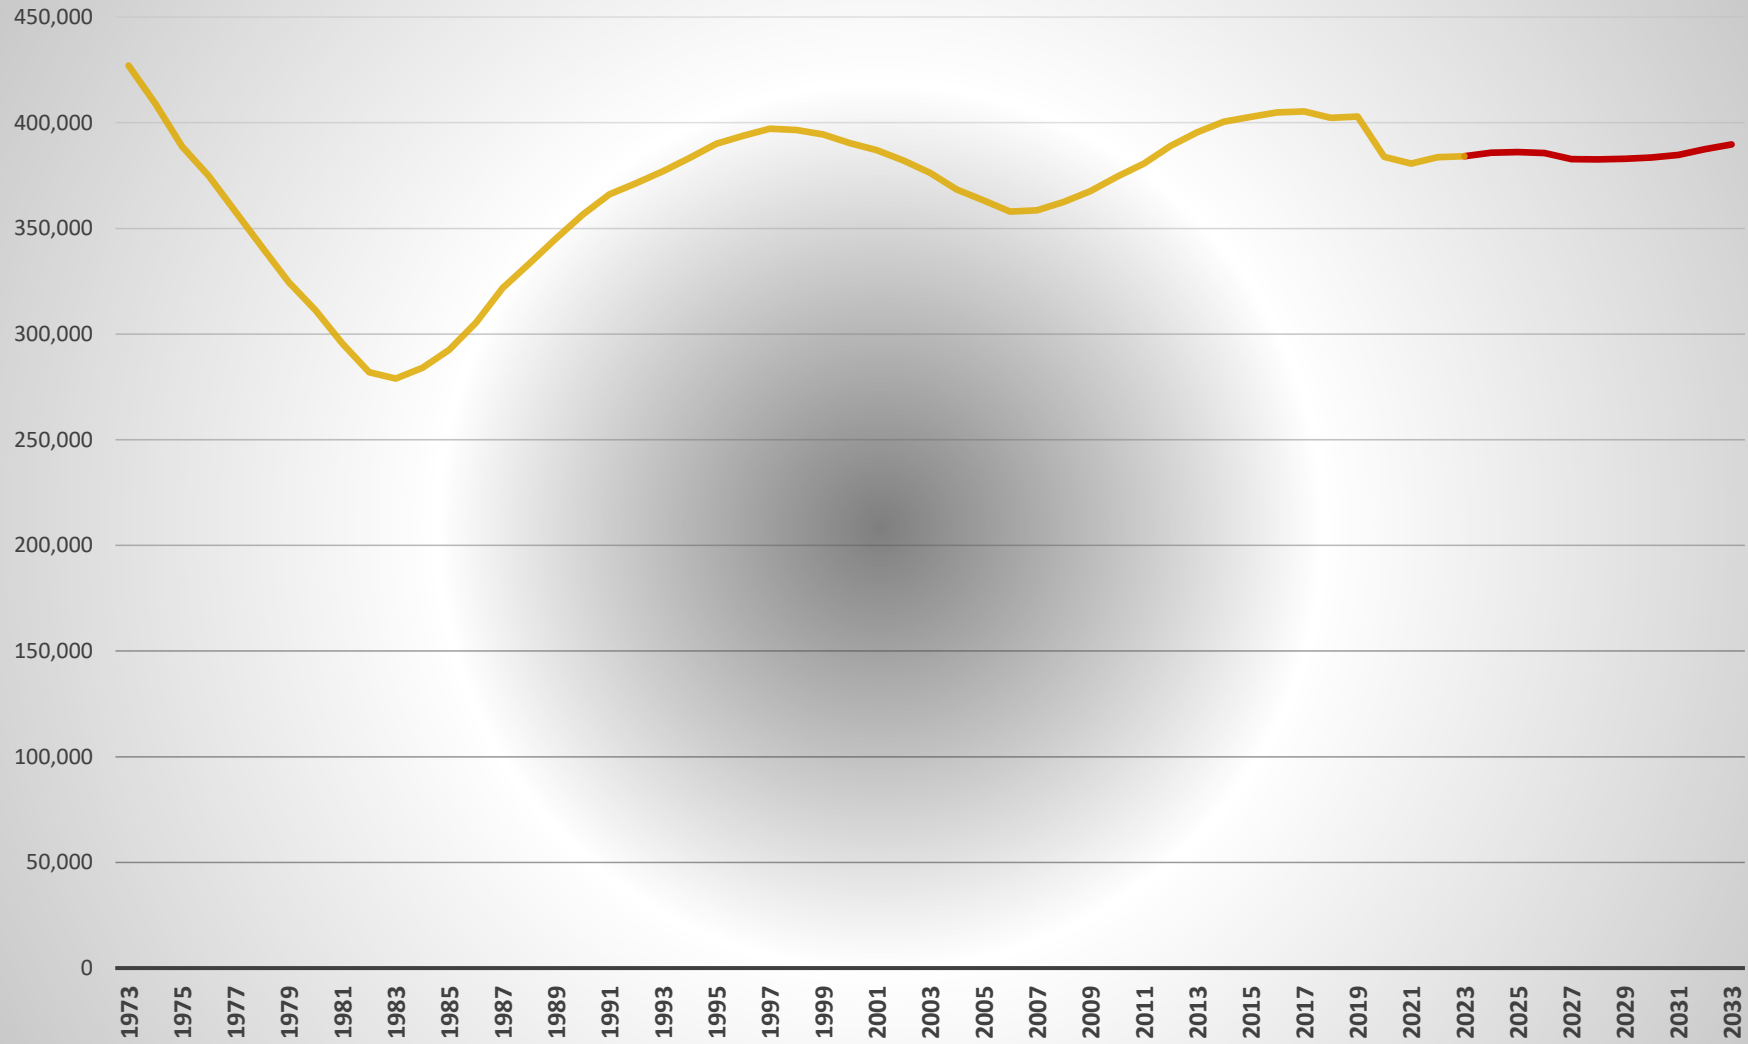

Chart 16. Public Elementary School Enrollment in Maryland, Historical and Projected, 1973 - 2033 *

* Includes grades K thru 5

Source: Maryland State Department of Education (historical) and the Maryland Department of Planning (projections)

— Projected — Historical