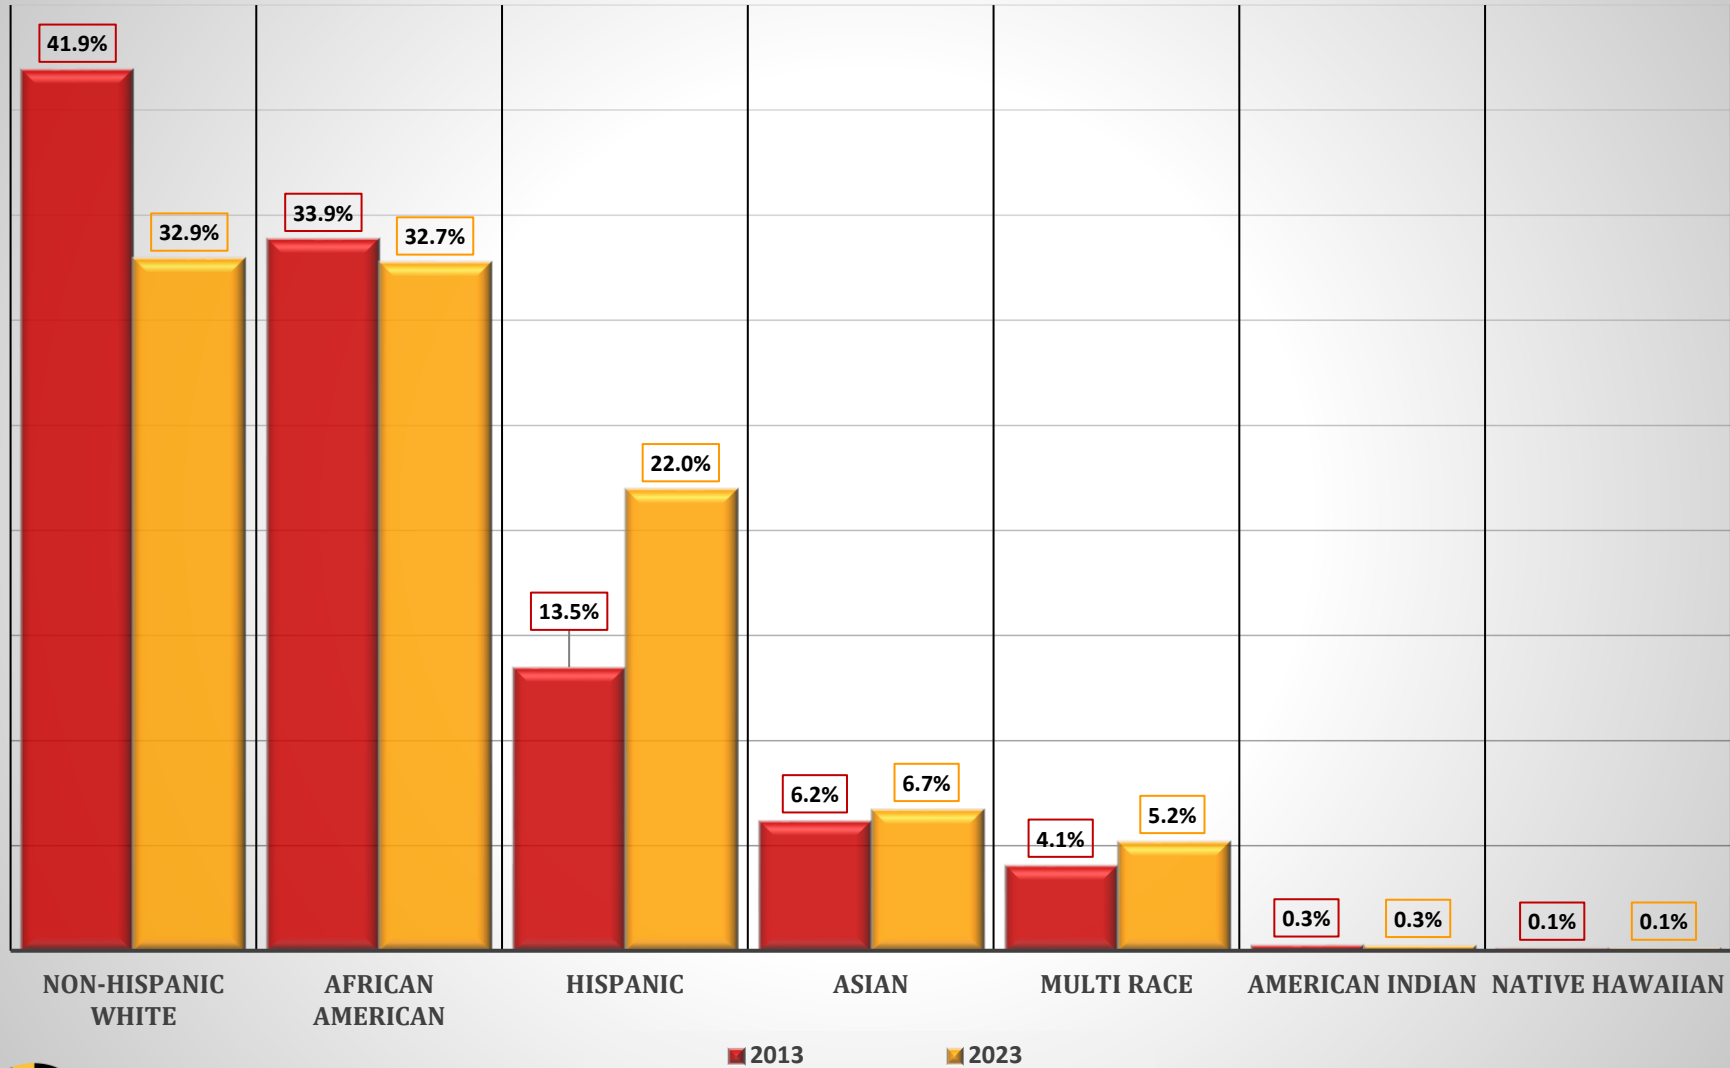

Chart 15. Share of Total Public School Enrollment in Maryland by Race & Hispanic Origin, 2013 and 2023

Source: Maryland Department of Planning from Maryland State Department of Education data.