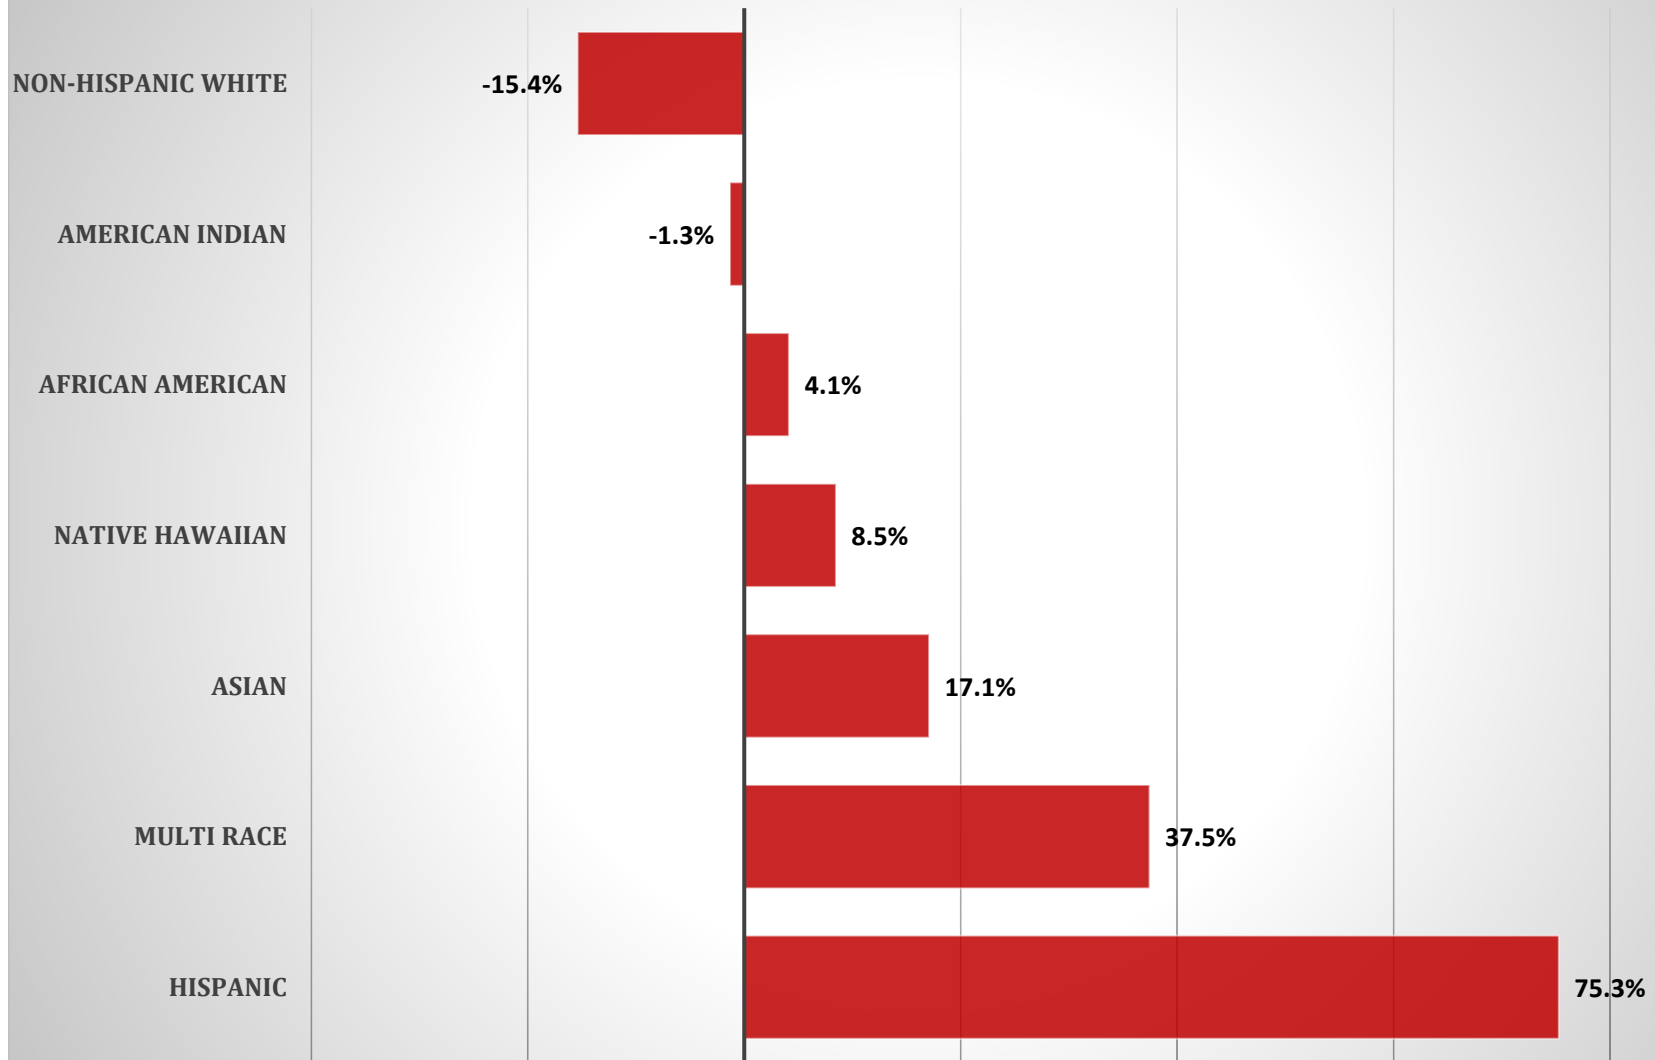

**Chart 14. Percent Change in Total Public School Enrollment in Maryland
by Race & Hispanic Origin, 2013 - 2023**

Source: Maryland Department of Planning from Maryland State Department of Education data.