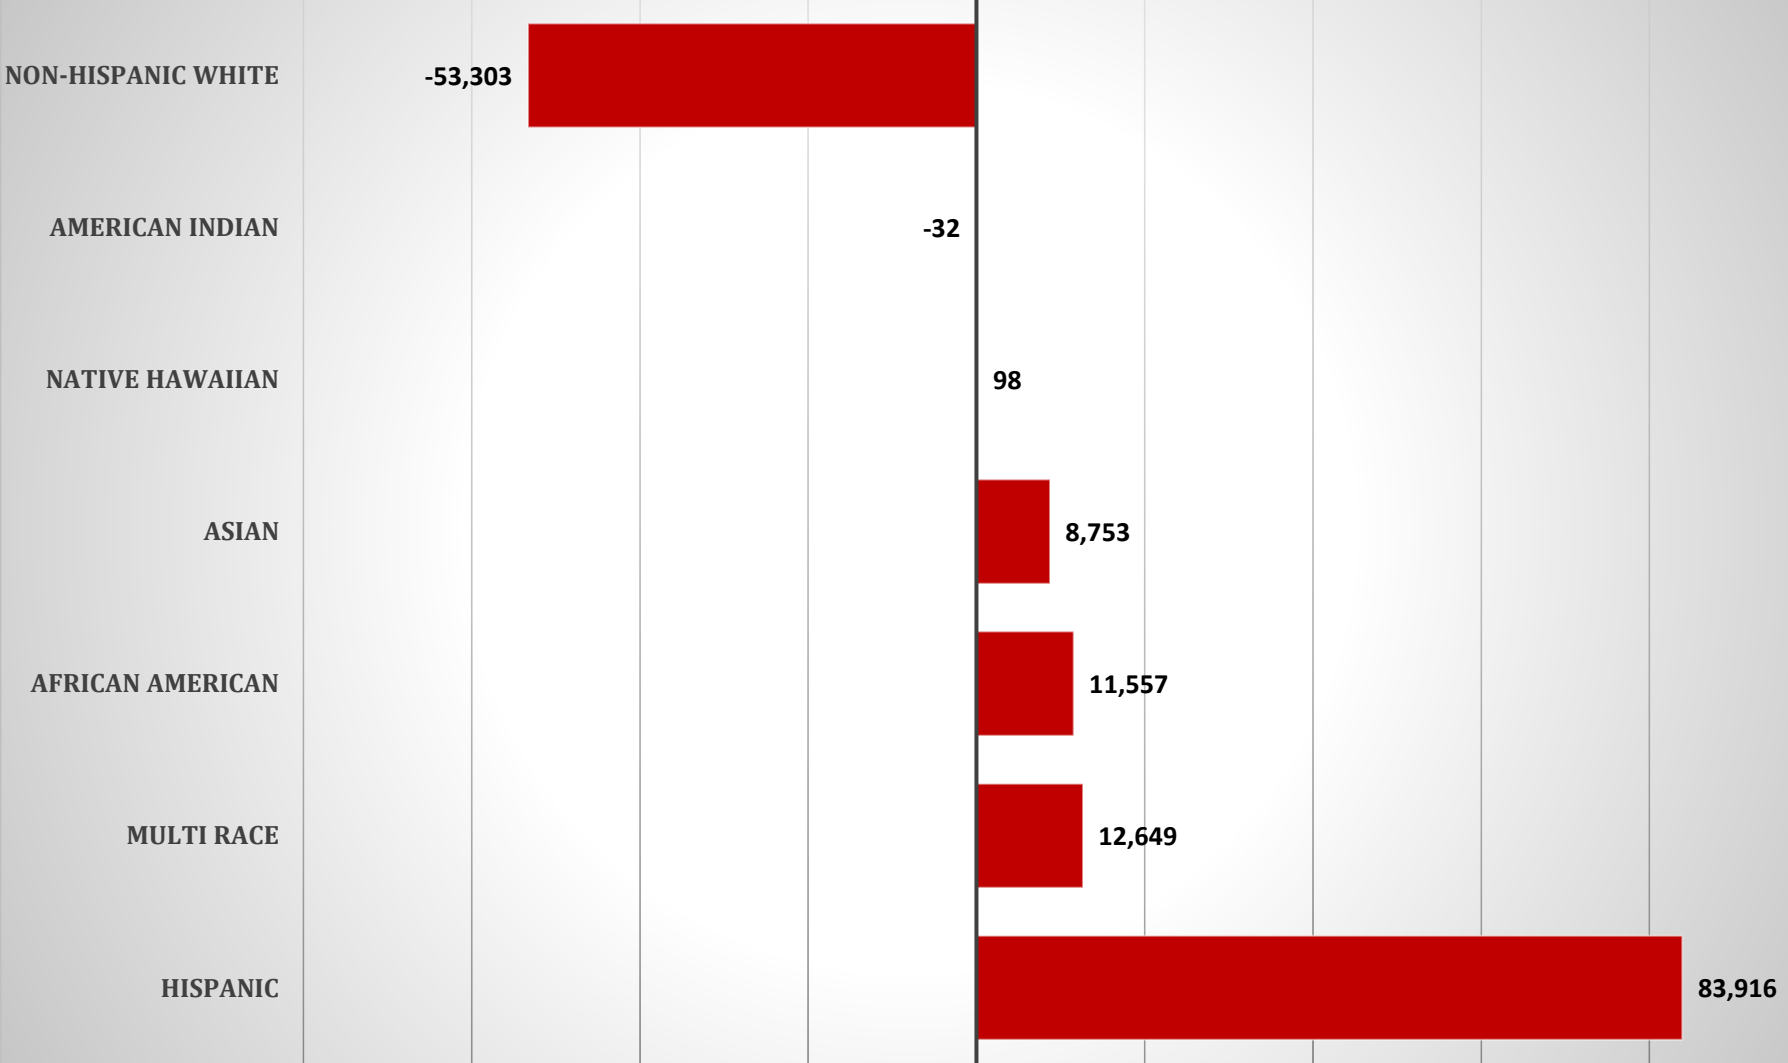

**Chart 13. Change in Total Public School Enrollment in Maryland
by Race & Hispanic Origin, 2013 - 2023 ***

Source: U.S. Census Bureau, Census 2020. Prepared by the Maryland Department of Planning, Planning Data Analysis, Projections and State Data Center