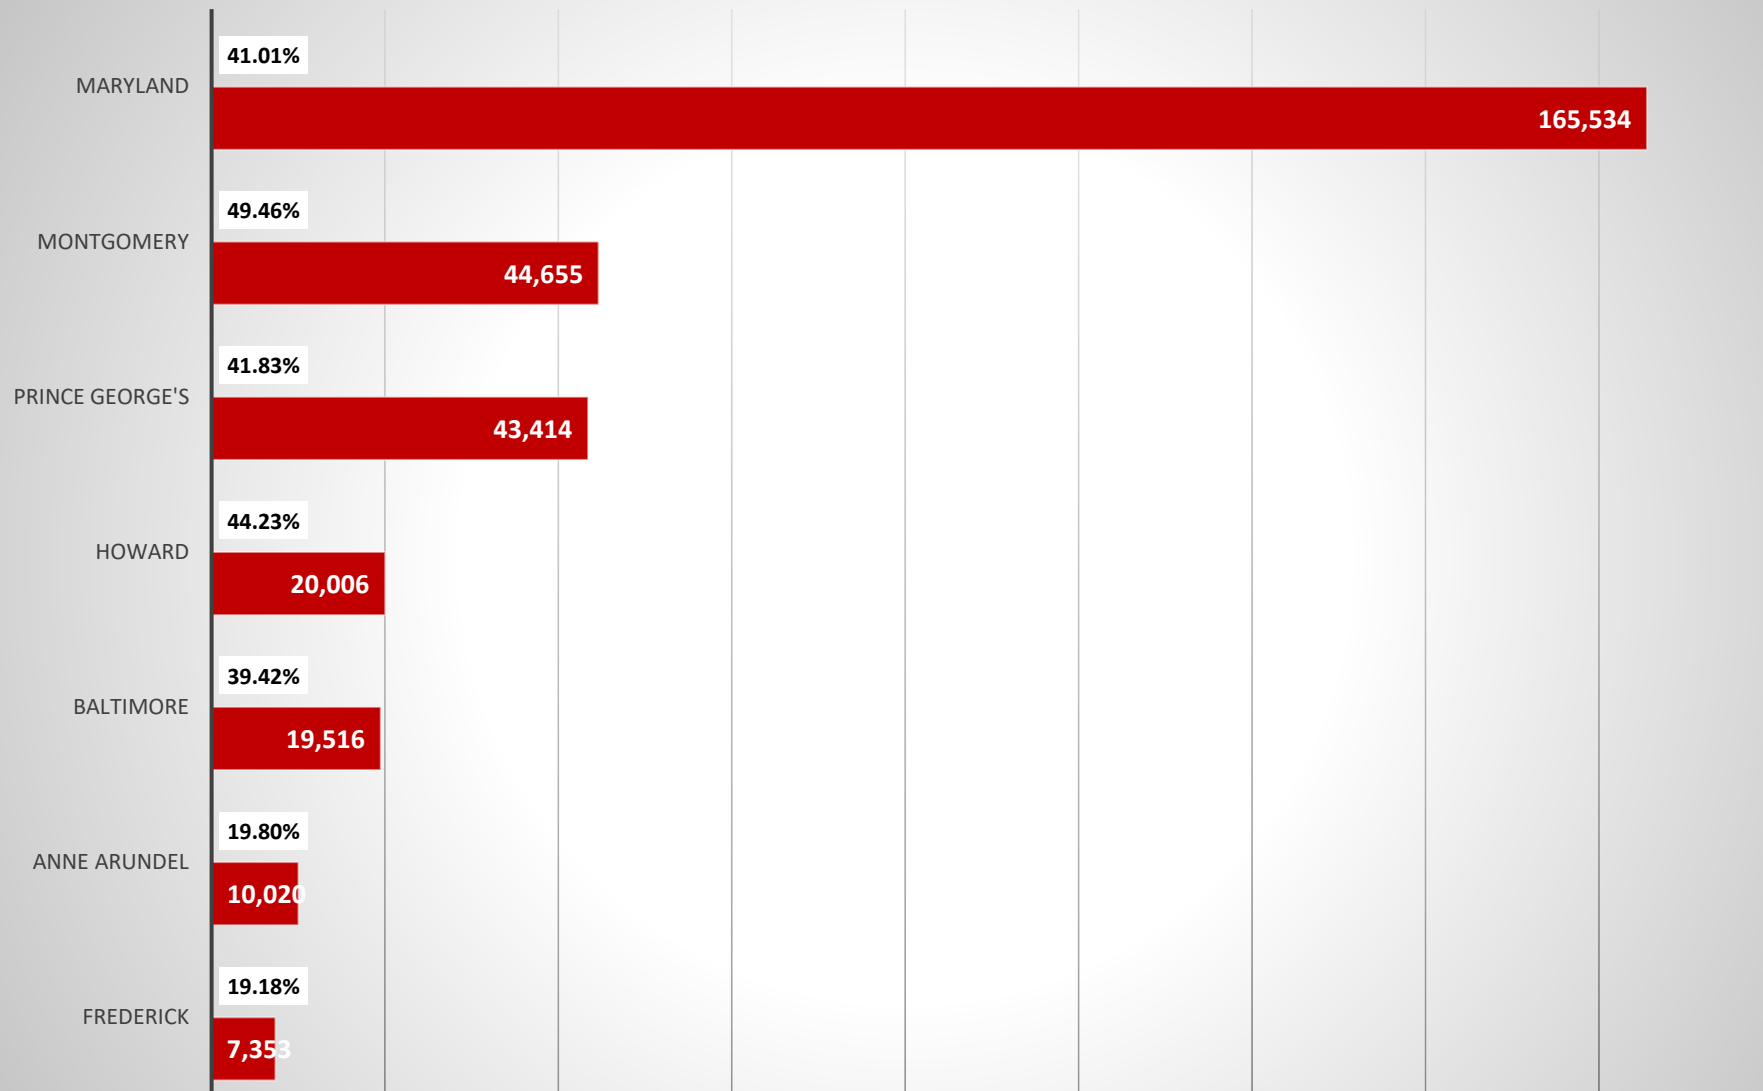

### Chart 12. Increase in Foreign Population, 2010 - 2020

Source: U.S. Census Bureau, Census 2020. Prepared by the Maryland Department of Planning, Planning Data Analysis, Projections and State Data Center