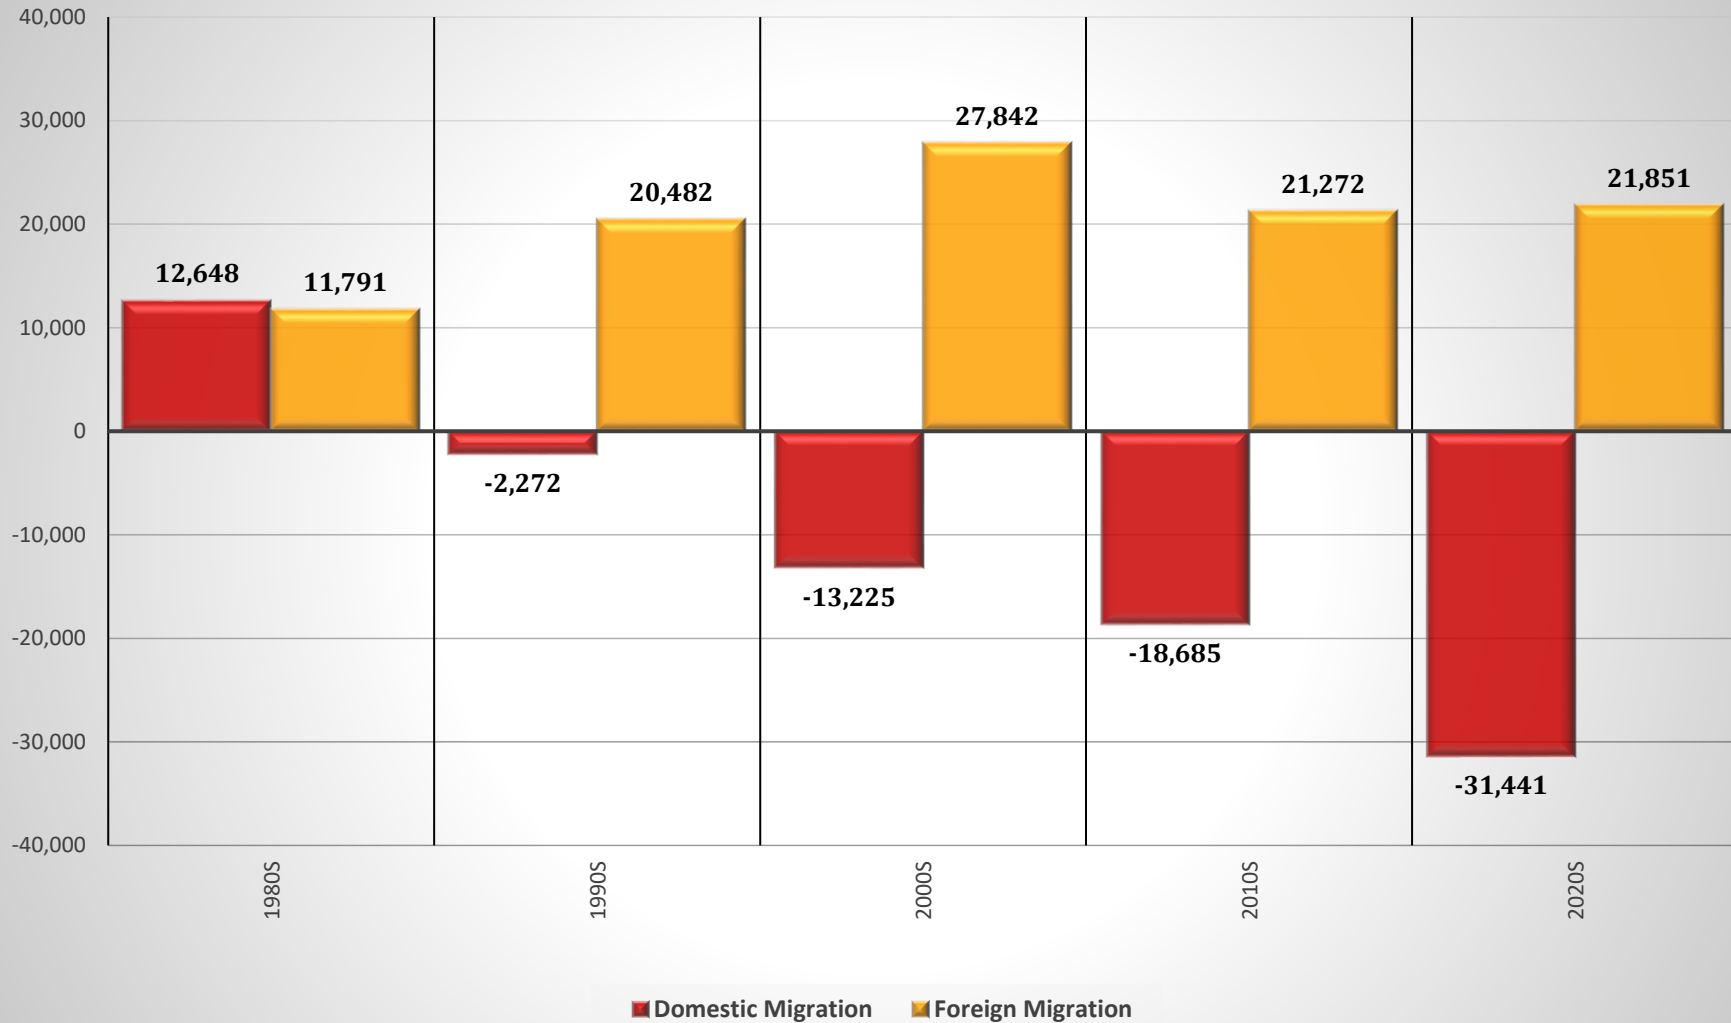

### Chart 10. Average Annual Net Domestic Migration and Foreign Immigration into Maryland

Foreign immigration data is from the decennial census (1980s and 1990s) and from the American Community Survey (2000s and 2010s). Domestic migration is calculated as a residual for the 1980s, 1990s and 2000s; from 2010 forward this data has come from the Census Bureau's components of population change, part of the Annual Population Estimates for the April 1, 2010 to July 1, 2020 & April 1, 2020 to July 1, 2023 periods.

Source: Maryland Department of Planning.