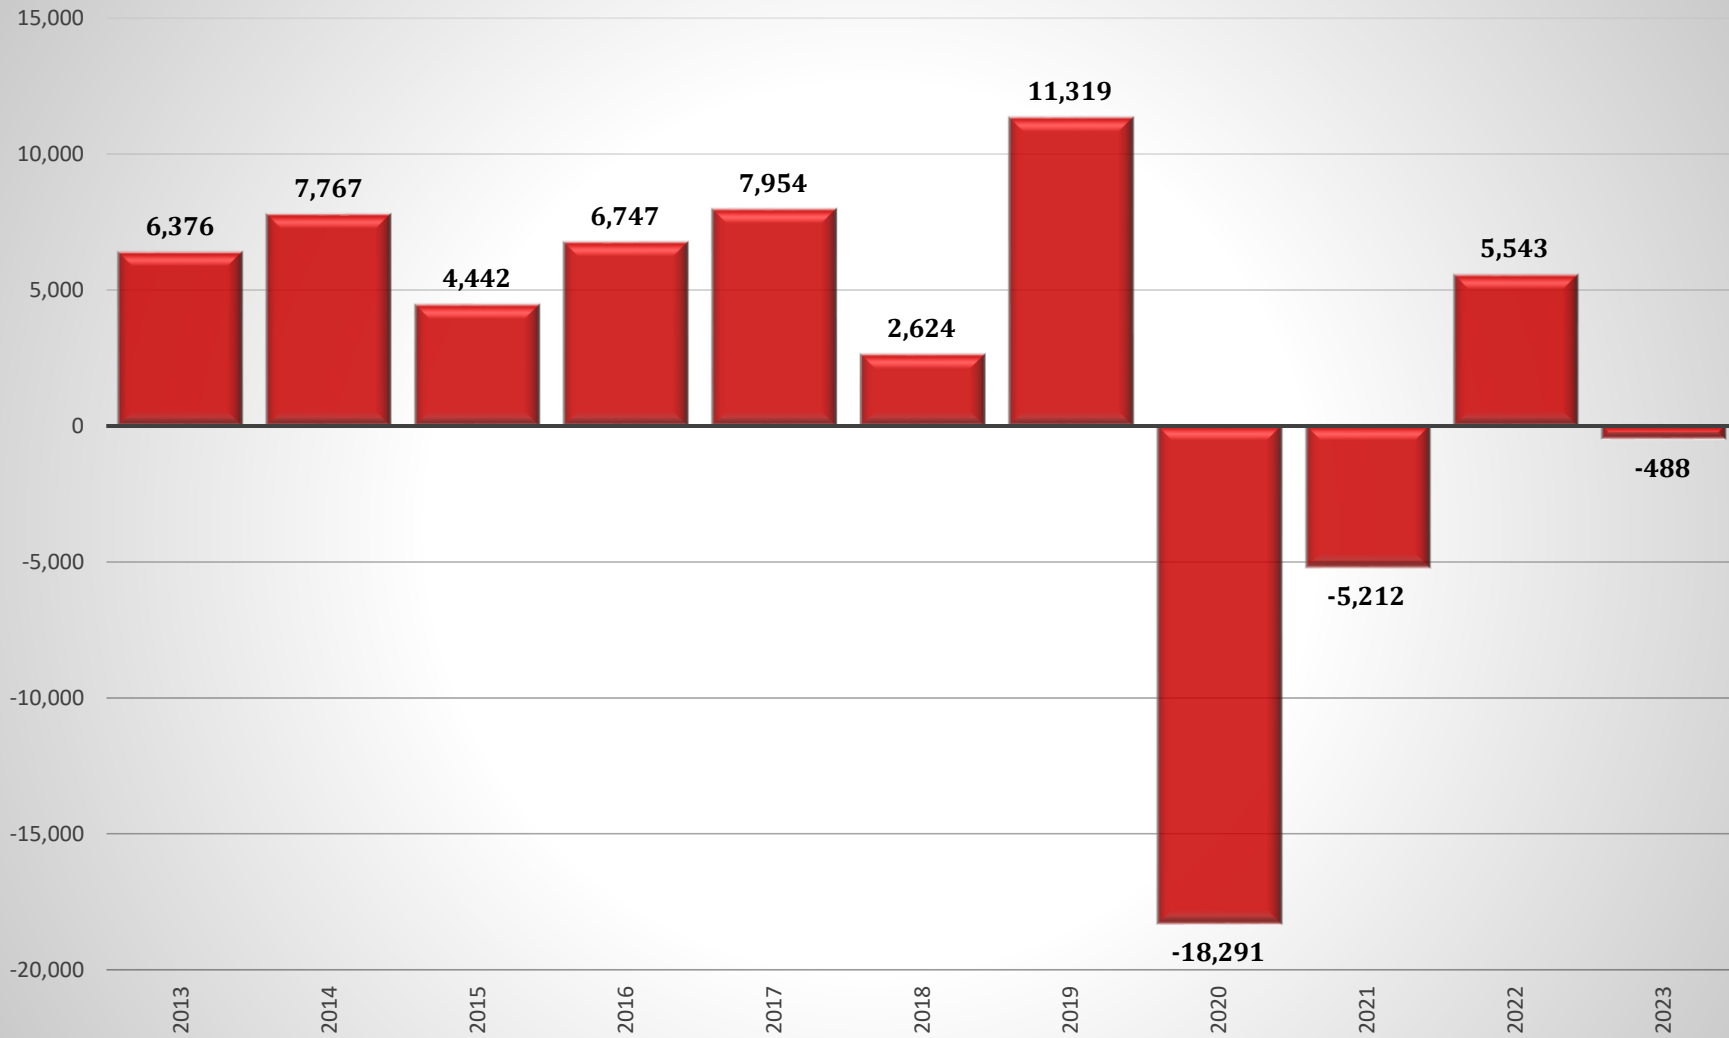

### Chart 1. Historical Annual Change in Total Public School Enrollment in Maryland, 2013 - 2023 \*

\* Grades K thru 12  
Prepared by the Maryland Department of Planning  
Source: Maryland State Department of Education