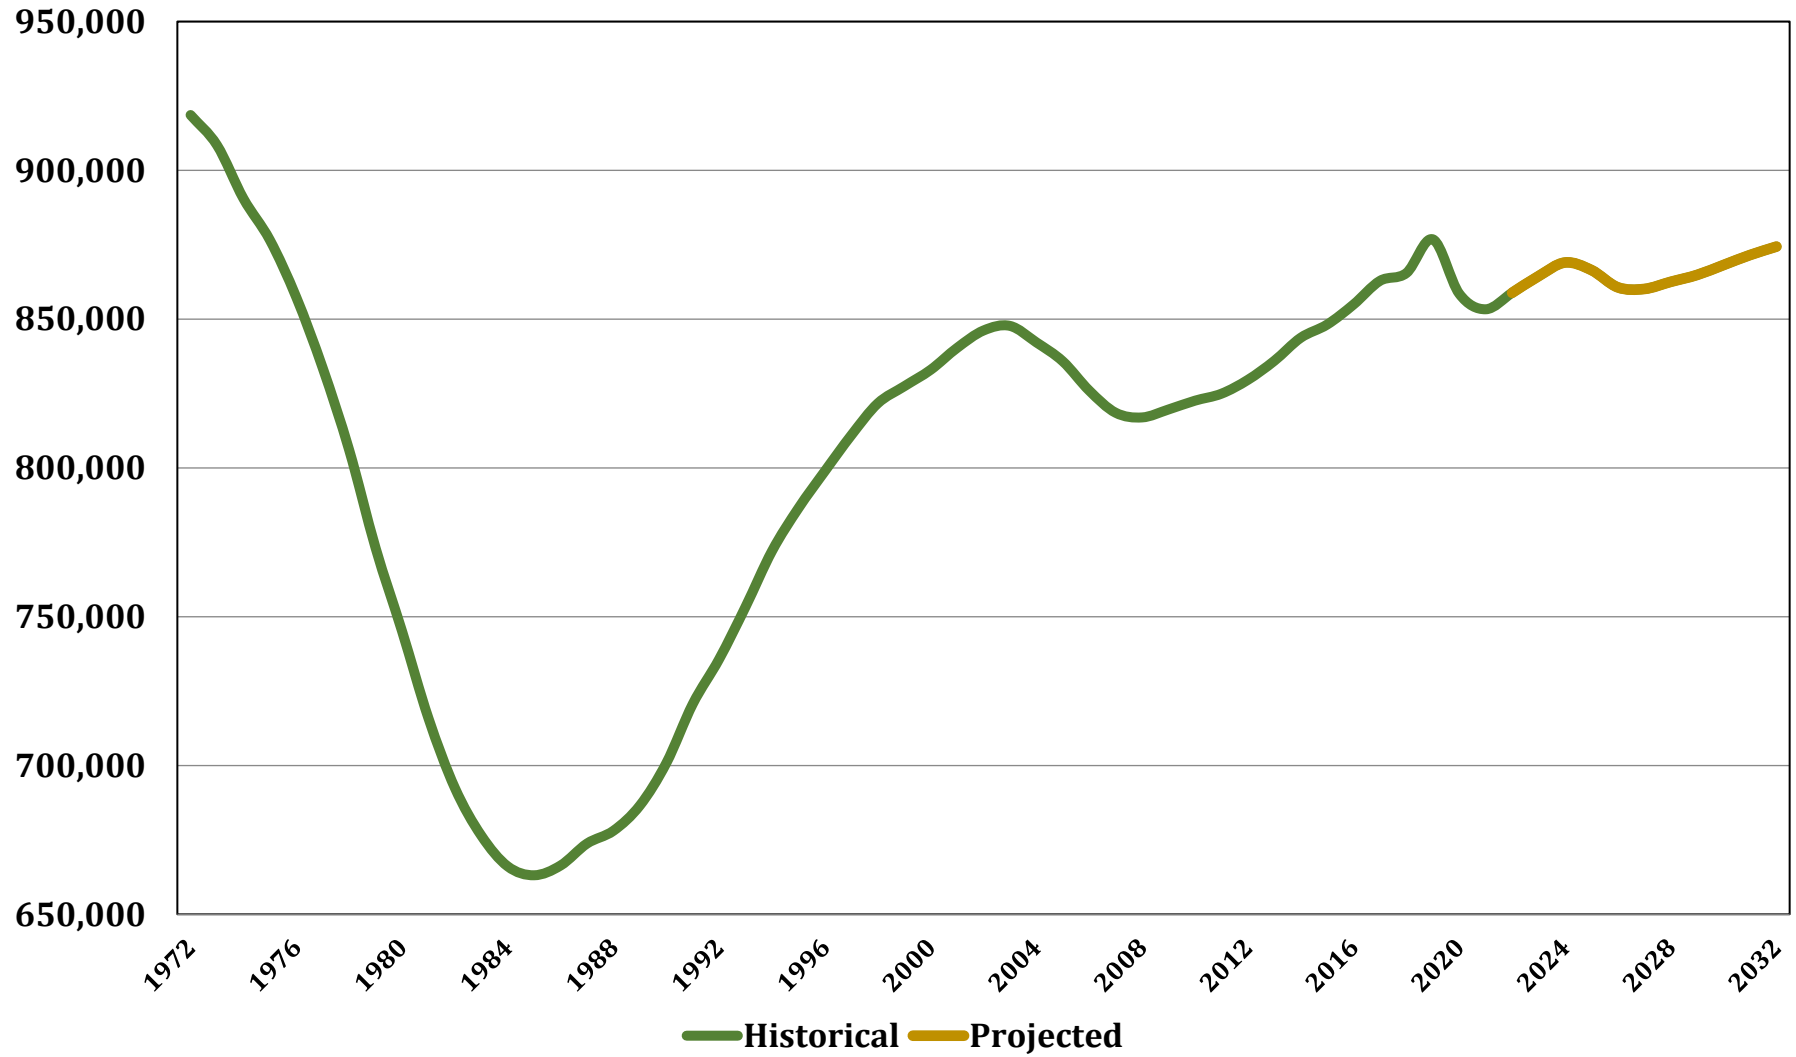

**Chart 6. Total Public School Enrollment in Maryland,
Historical and Projected, 1972 - 2032 ***

* Includes K thru 12

Source: Maryland State Department of Education (historical) and the Maryland Department of Planning (projections)